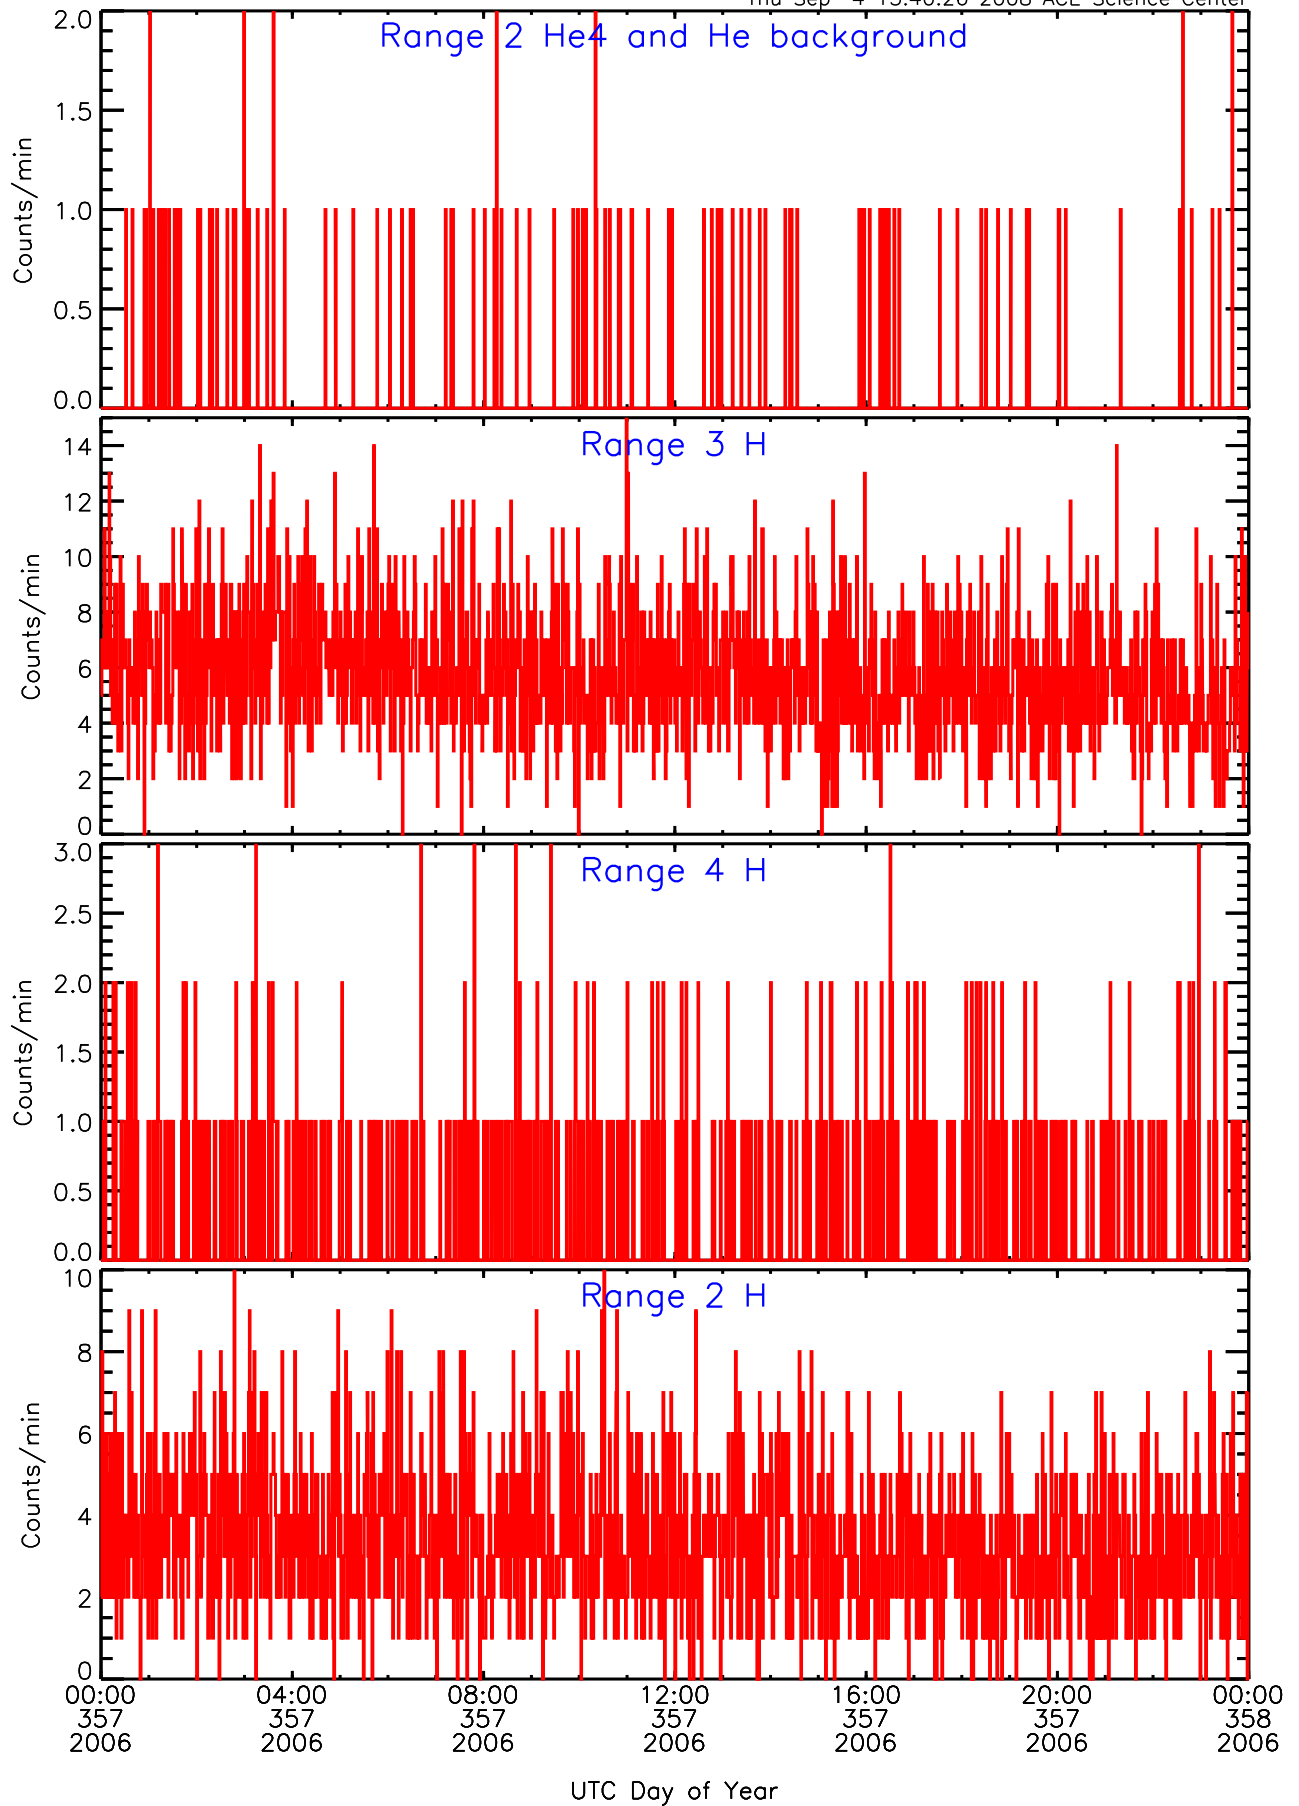

LET behind Livetime/Trigger Data for 2006-357

Thu Sep 4 15:40:42 2008 ACE Science Center

LET behind EVPRATES Data for 2006-357

Thu Sep 4 15:40:09 2008 ACE Science Center

LET behind EVPRATES Data for 2006-357

Thu Sep 4 15:40:09 2008 ACE Science Center

LET behind EVPRATES Data for 2006-357

Thu Sep 4 15:40:09 2008 ACE Science Center

LET behind EVPRATES Data for 2006-357

Thu Sep 4 15:40:10 2008 ACE Science Center

LET behind BUFRATES Data for 2006-357

Thu Sep 4 15:40:25 2008 ACE Science Center

LET behind BUFRATES Data for 2006-357

Thu Sep 4 15:40:26 2008 ACE Science Center

LET behind BUFRATES Data for 2006-357

Thu Sep 4 15:40:26 2008 ACE Science Center

LET behind BUFRATES Data for 2006-357

Thu Sep 4 15:40:26 2008 ACE Science Center

LET behind BUFRATES Data for 2006-357

Thu Sep 4 15:40:26 2008 ACE Science Center

LET behind BUFRATES Data for 2006-357

Thu Sep 4 15:40:27 2008 ACE Science Center