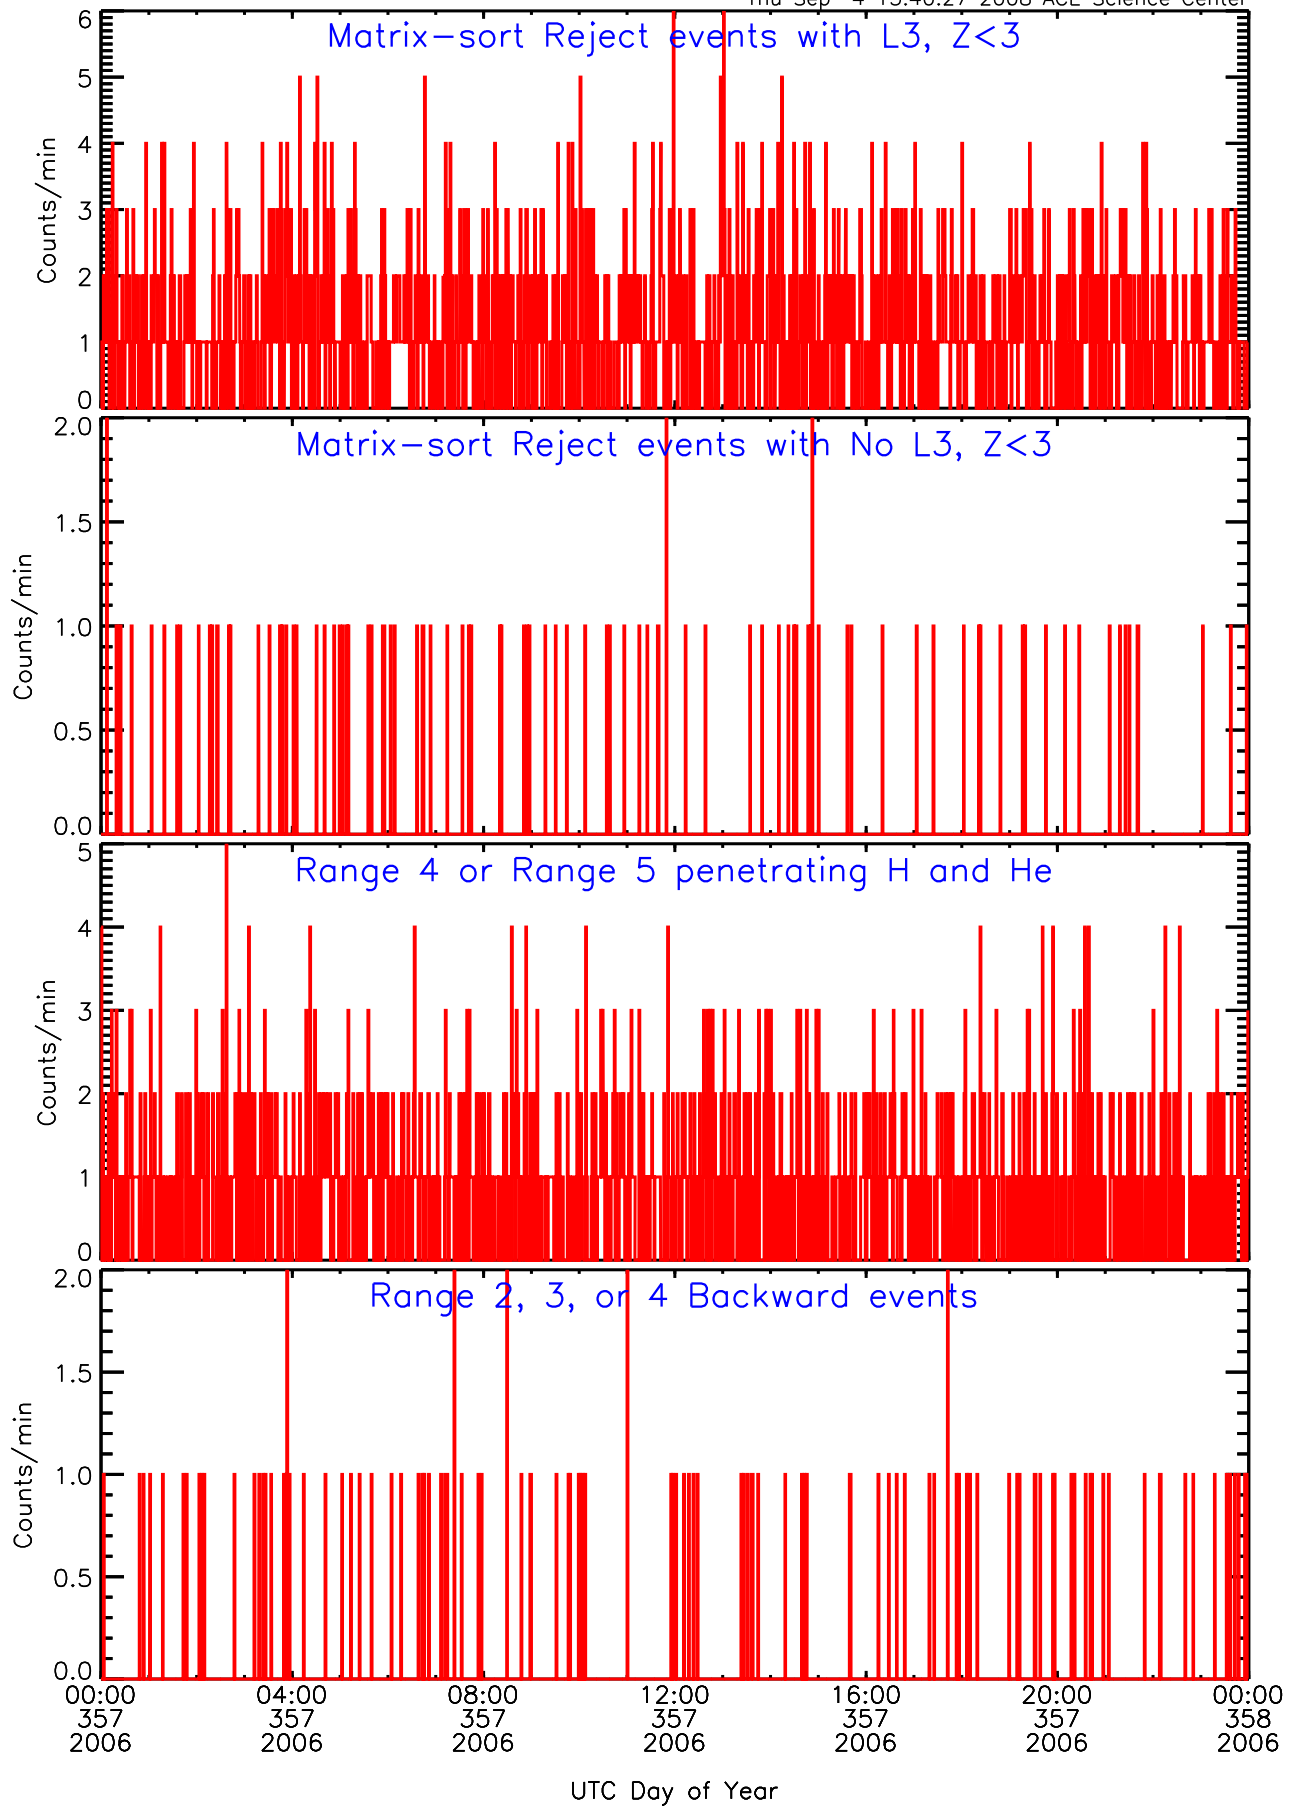

LET behind Livetime/Trigger Data for 2006-357

Thu Sep 4 15:40:42 2008 ACE Science Center

LET behind EVPRATES Data for 2006-357

Thu Sep 4 15:40:09 2008 ACE Science Center

LET behind EVPRATES Data for 2006-357

Thu Sep 4 15:40:09 2008 ACE Science Center

LET behind EVPRATES Data for 2006-357

Thu Sep 4 15:40:09 2008 ACE Science Center

LET behind EVPRATES Data for 2006-357

Thu Sep 4 15:40:10 2008 ACE Science Center

LET behind BUFRATES Data for 2006-357

Thu Sep 4 15:40:25 2008 ACE Science Center

LET behind BUFRATES Data for 2006-357

Thu Sep 4 15:40:26 2008 ACE Science Center

LET behind BUFRATES Data for 2006-357

Thu Sep 4 15:40:26 2008 ACE Science Center

LET behind BUFRATES Data for 2006-357

Thu Sep 4 15:40:26 2008 ACE Science Center

LET behind BUFRATES Data for 2006-357

Thu Sep 4 15:40:26 2008 ACE Science Center

LET behind BUFRATES Data for 2006-357

Thu Sep 4 15:40:27 2008 ACE Science Center