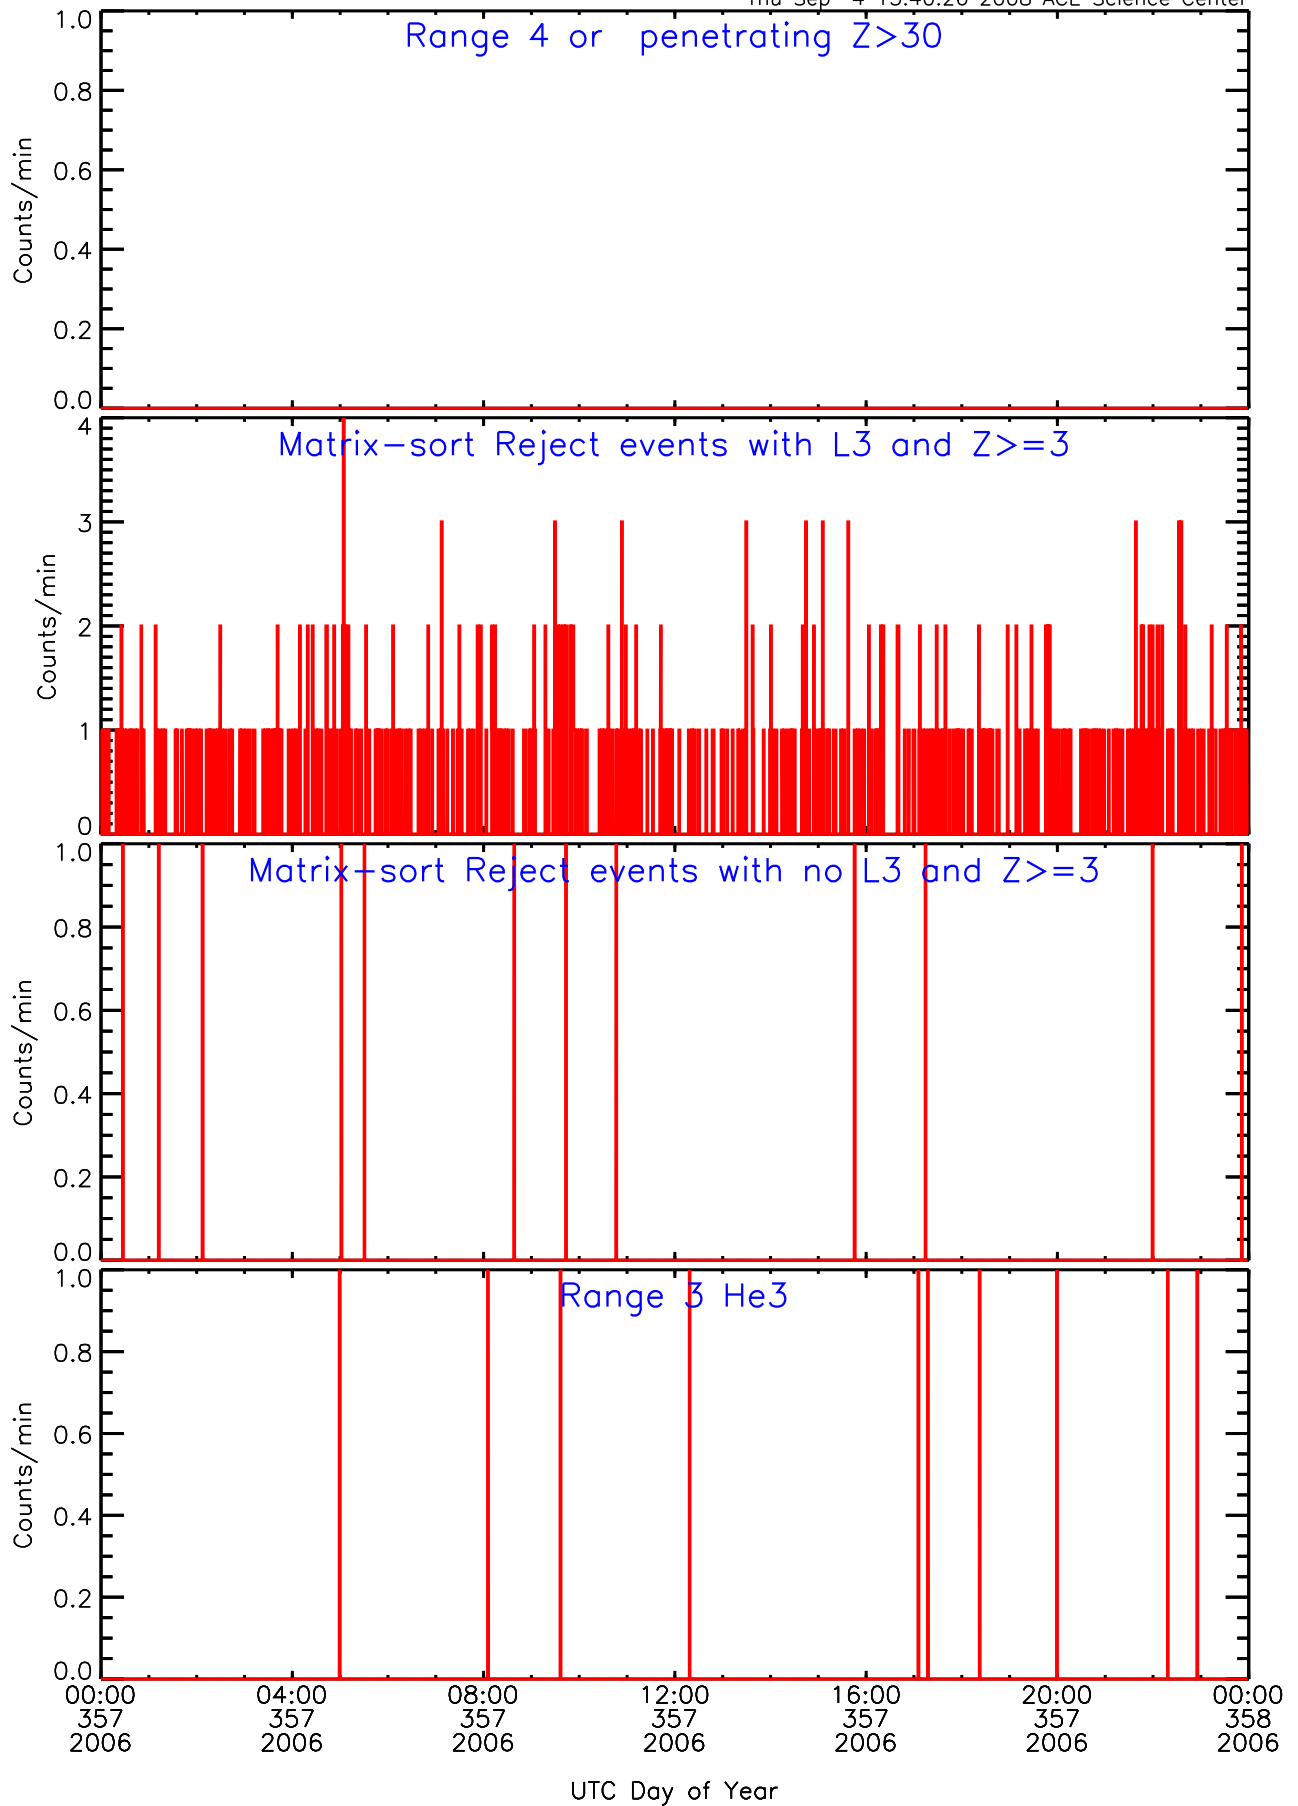

LET behind Livetime/Trigger Data for 2006-357

Thu Sep 4 15:40:42 2008 ACE Science Center

LET behind EVPRATES Data for 2006-357

Thu Sep 4 15:40:09 2008 ACE Science Center

LET behind EVPRATES Data for 2006-357

Thu Sep 4 15:40:09 2008 ACE Science Center

LET behind EVPRATES Data for 2006-357

Thu Sep 4 15:40:09 2008 ACE Science Center

LET behind EVPRATES Data for 2006-357

Thu Sep 4 15:40:10 2008 ACE Science Center

LET behind BUFRATES Data for 2006-357

Thu Sep 4 15:40:25 2008 ACE Science Center

LET behind BUFRATES Data for 2006-357

Thu Sep 4 15:40:26 2008 ACE Science Center

LET behind BUFRATES Data for 2006-357

Thu Sep 4 15:40:26 2008 ACE Science Center

LET behind BUFRATES Data for 2006-357

Thu Sep 4 15:40:26 2008 ACE Science Center

LET behind BUFRATES Data for 2006-357

Thu Sep 4 15:40:26 2008 ACE Science Center

LET behind BUFRATES Data for 2006-357

Thu Sep 4 15:40:27 2008 ACE Science Center