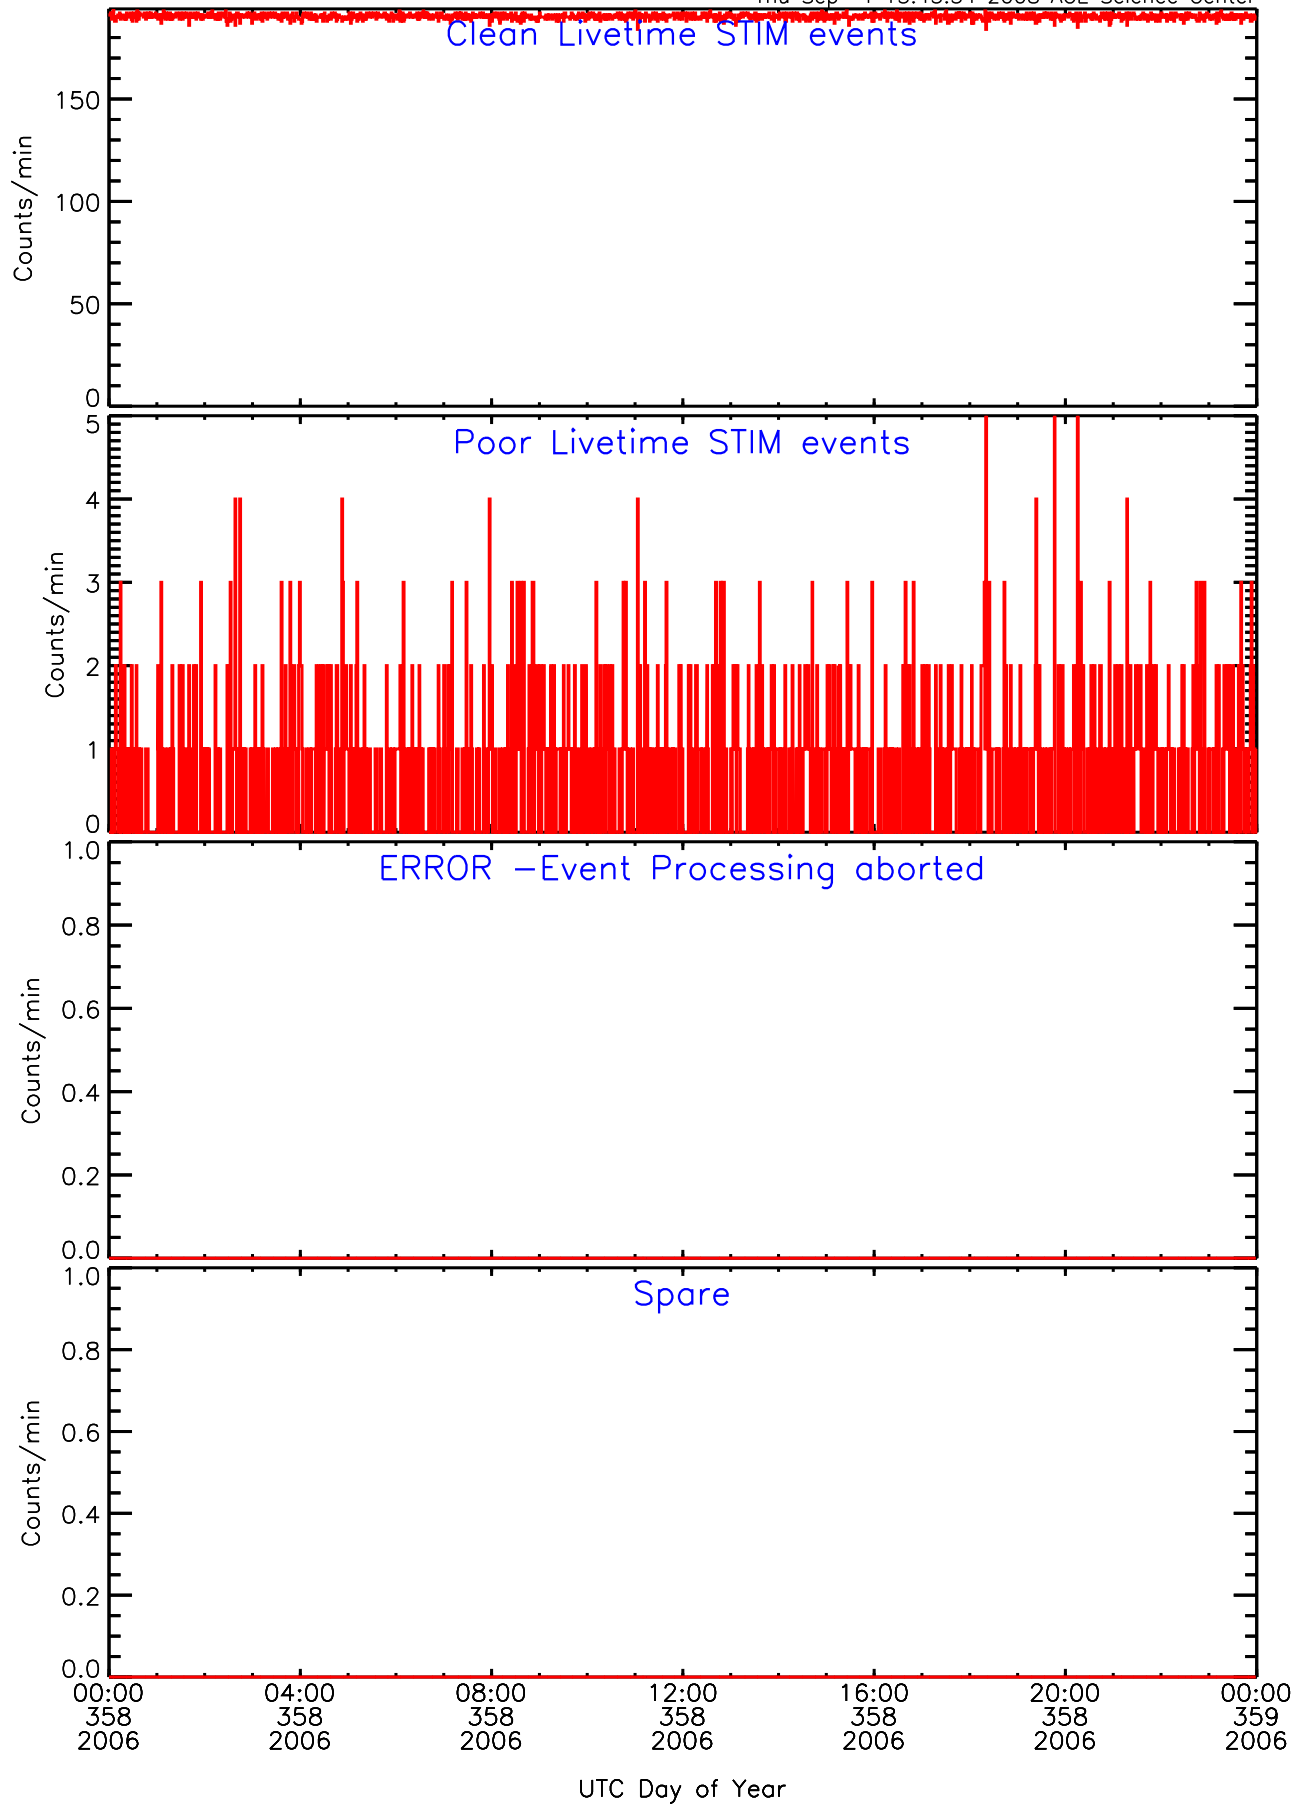

LET behind BUFRATES Data for 2006-358

Thu Sep 4 15:43:34 2008 ACE Science Center