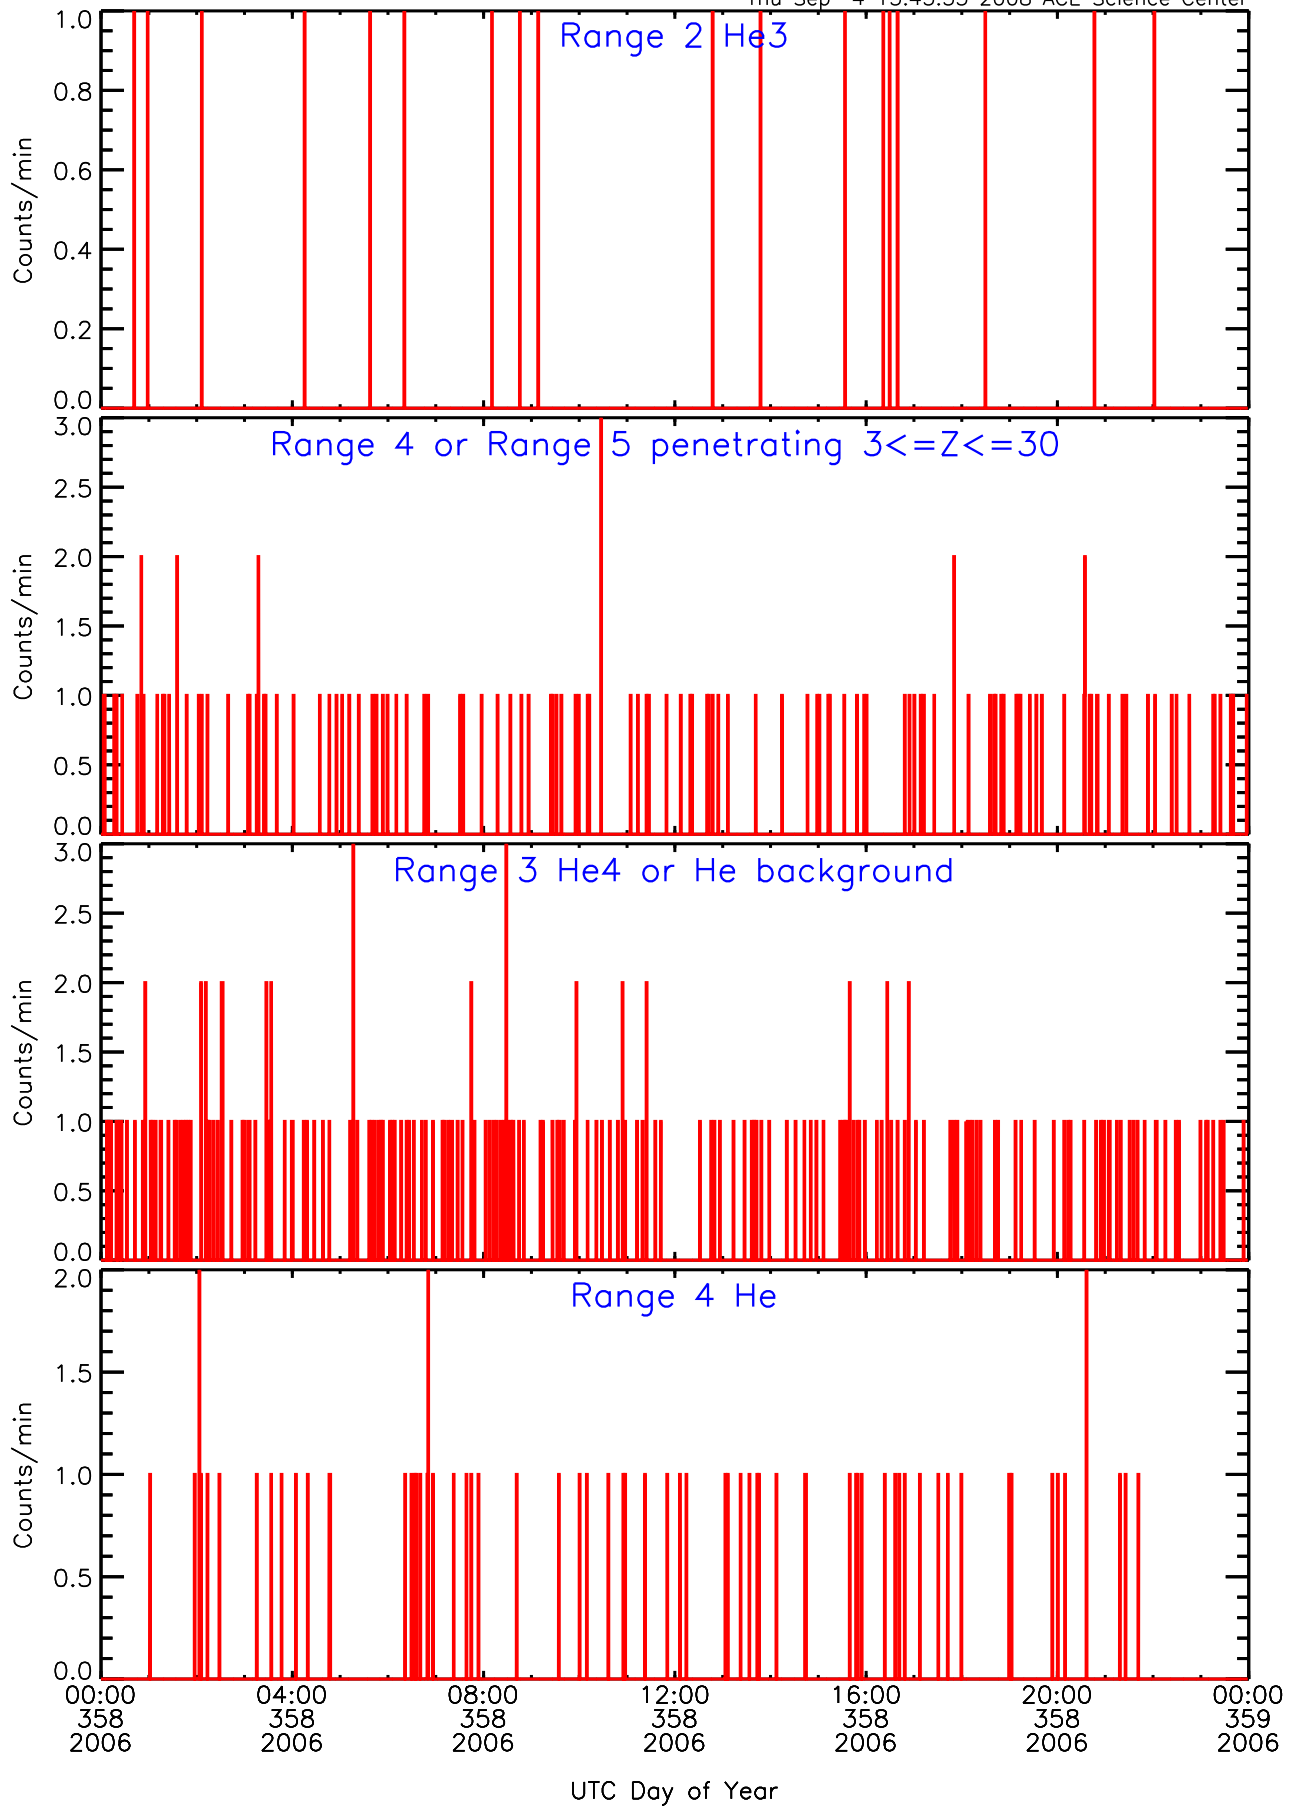

LET behind BUFRATES Data for 2006-358

Thu Sep 4 15:43:33 2008 ACE Science Center