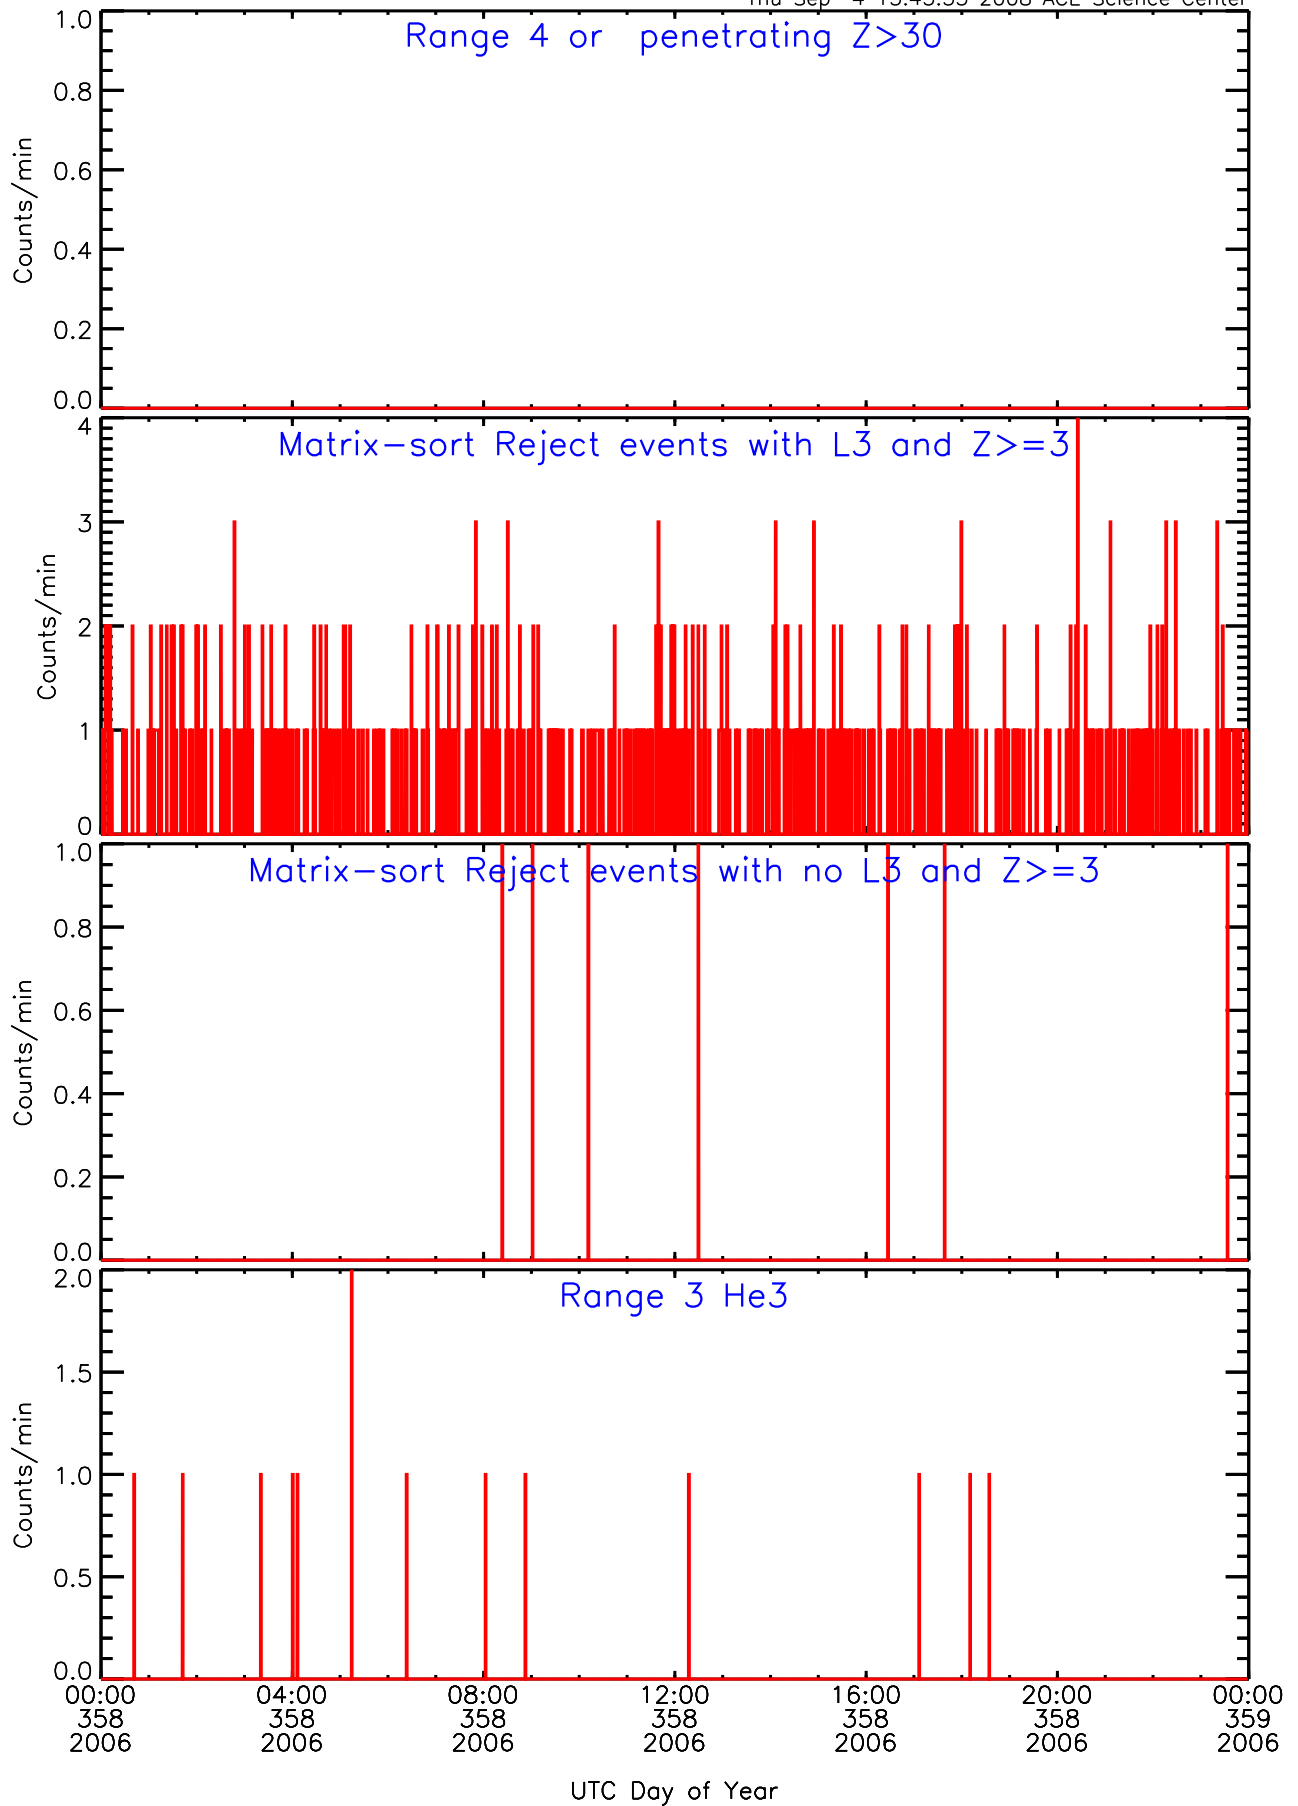

LET behind BUFRATES Data for 2006-358

Thu Sep 4 15:43:33 2008 ACE Science Center