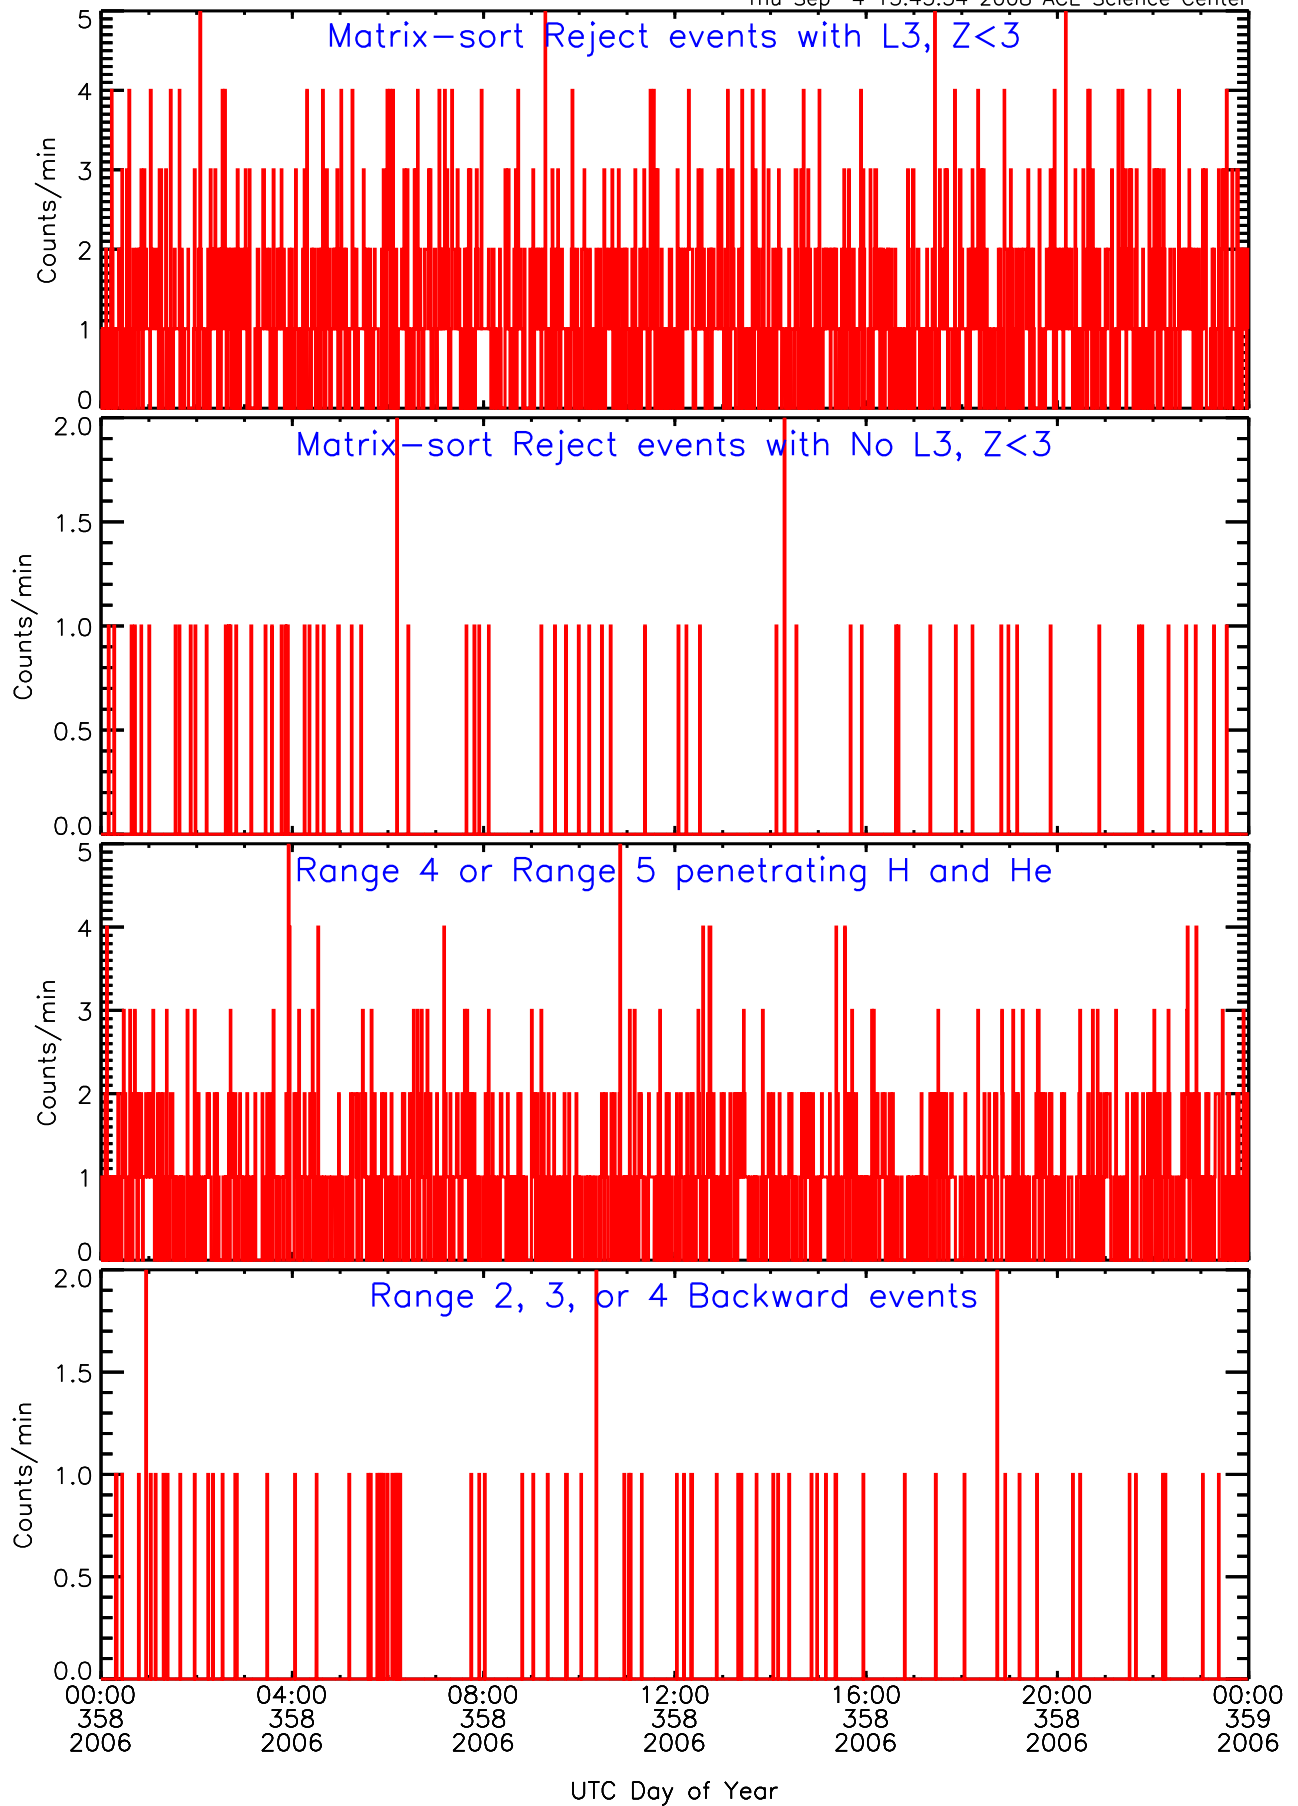

LET behind BUFRATES Data for 2006-358

Thu Sep 4 15:43:34 2008 ACE Science Center