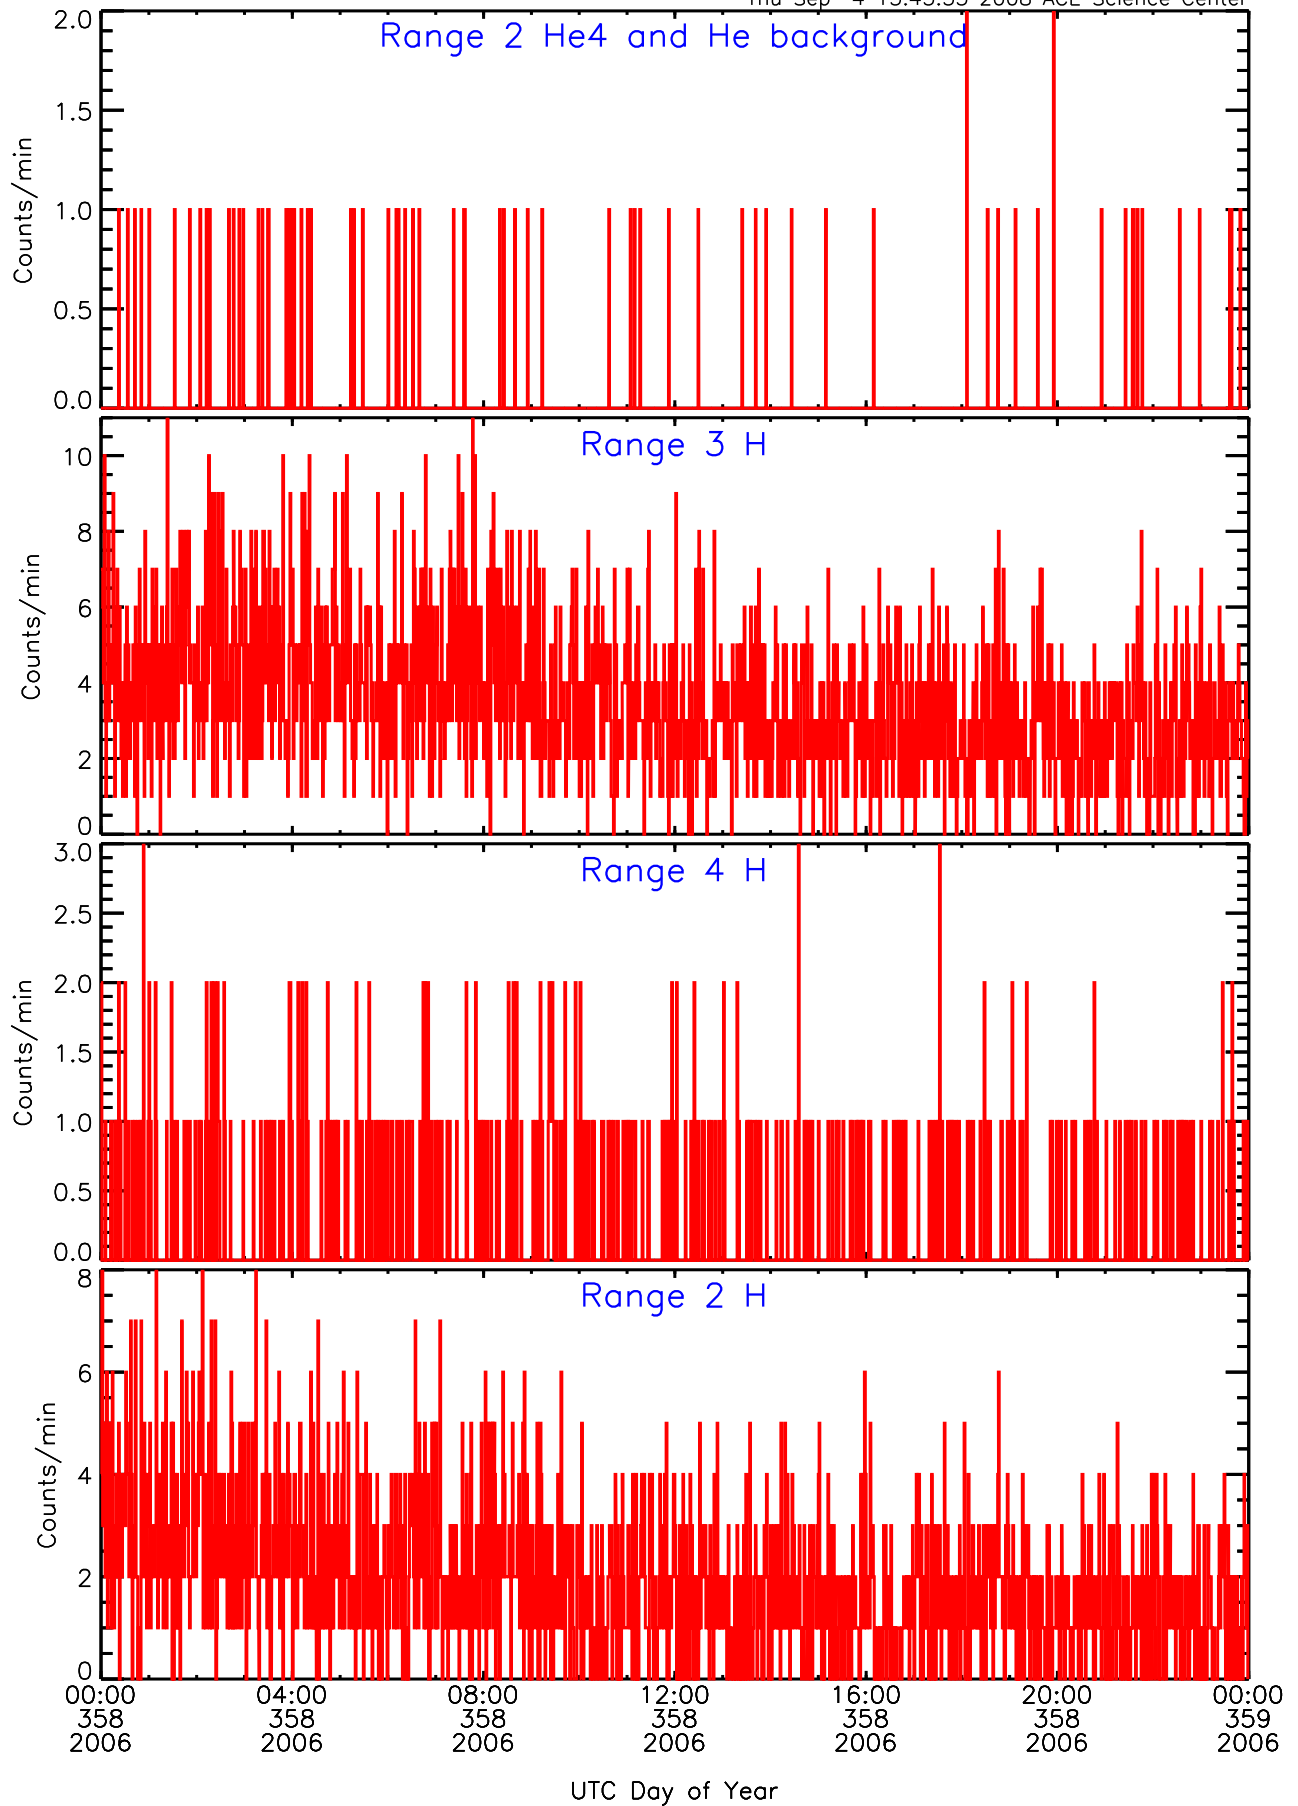

LET behind BUFRATES Data for 2006-358

Thu Sep 4 15:43:33 2008 ACE Science Center