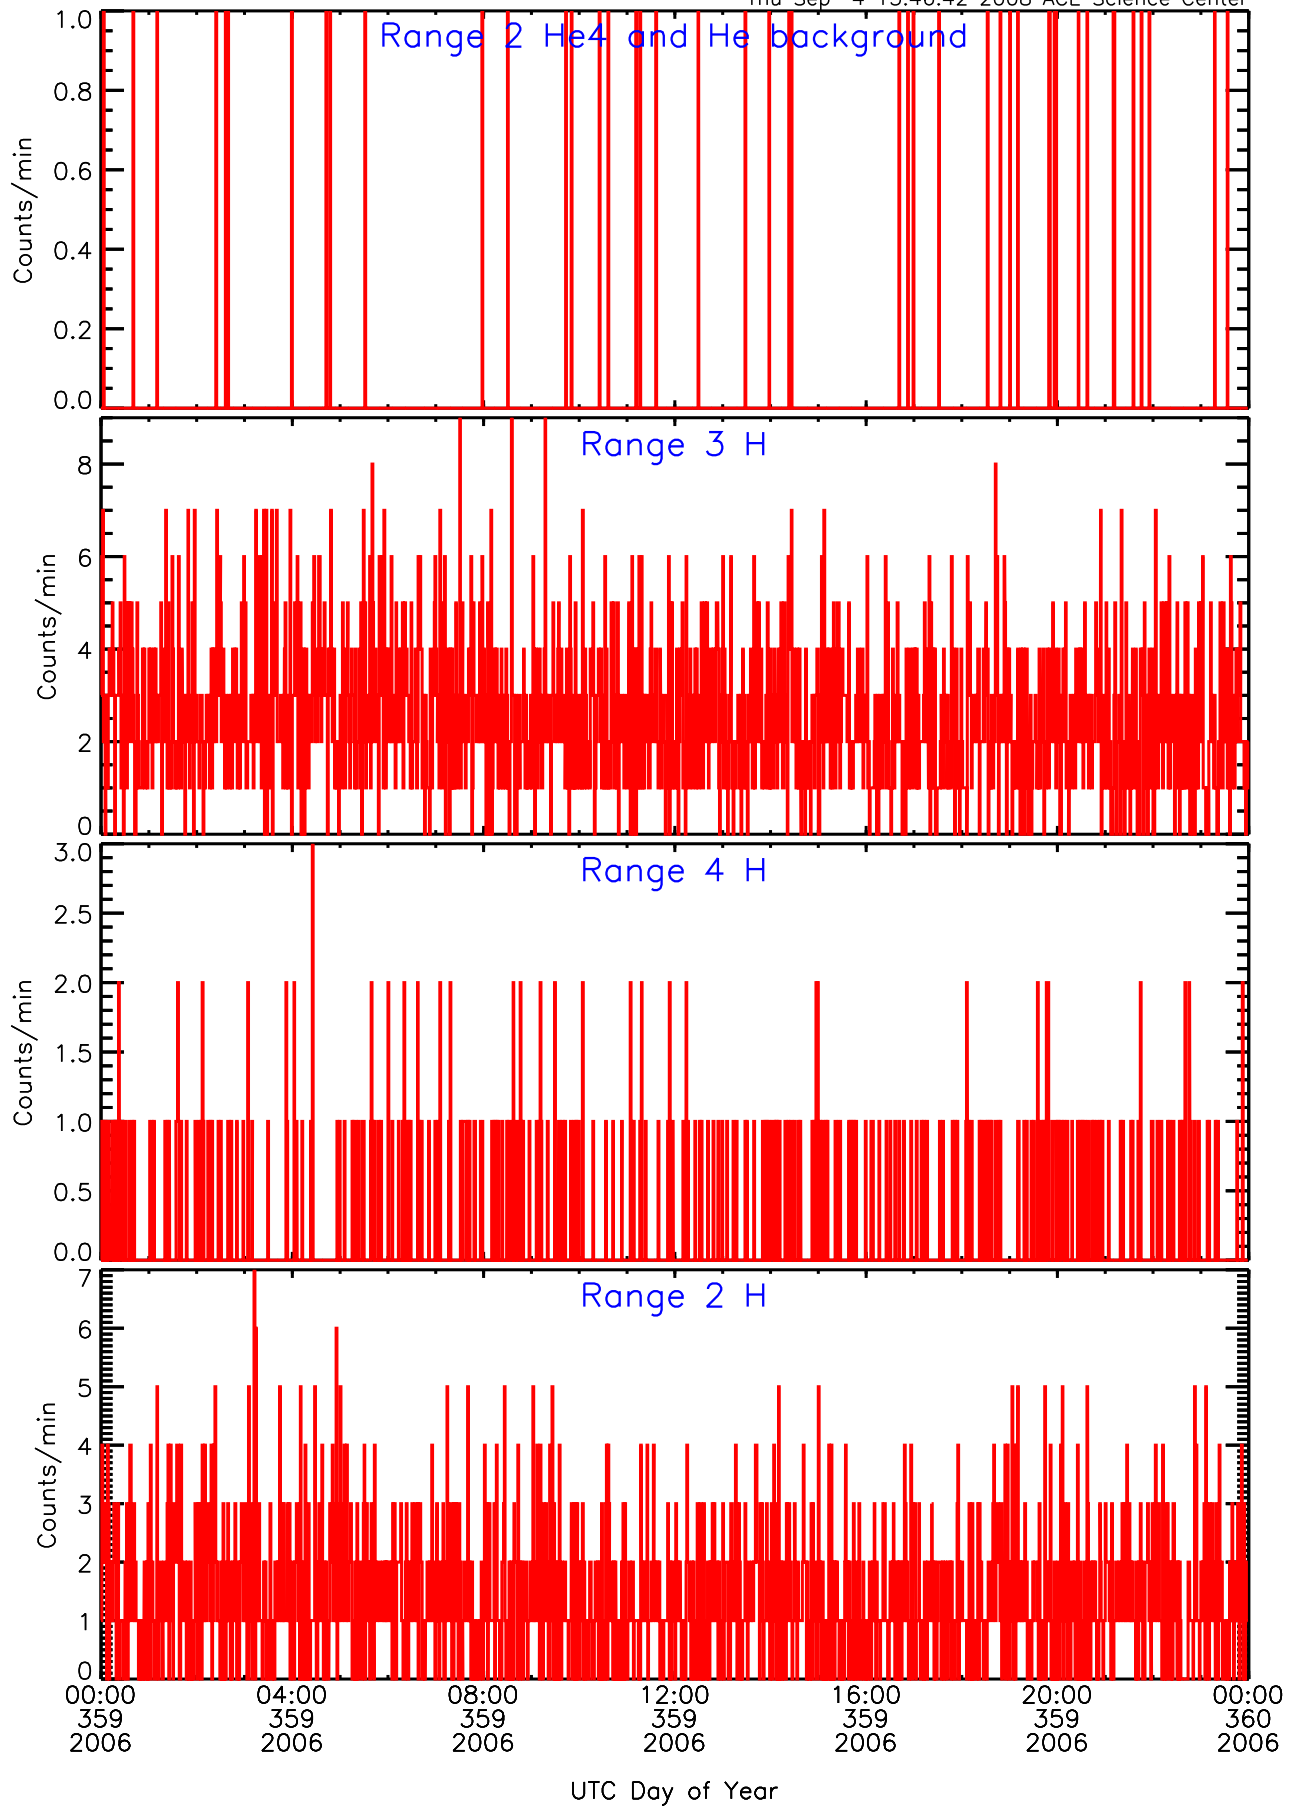

LET behind Livetime/Trigger Data for 2006-359

Thu Sep 4 15:46:57 2008 ACE Science Center

LET behind EVPRATES Data for 2006-359

Thu Sep 4 15:46:24 2008 ACE Science Center

LET behind EVPRATES Data for 2006-359

Thu Sep 4 15:46:25 2008 ACE Science Center

LET behind EVPRATES Data for 2006-359

Thu Sep 4 15:46:25 2008 ACE Science Center

LET behind EVPRATES Data for 2006-359

Thu Sep 4 15:46:25 2008 ACE Science Center

LET behind BUFRATES Data for 2006-359

Thu Sep 4 15:46:41 2008 ACE Science Center

LET behind BUFRATES Data for 2006-359

Thu Sep 4 15:46:41 2008 ACE Science Center

LET behind BUFRATES Data for 2006-359

Thu Sep 4 15:46:41 2008 ACE Science Center

LET behind BUFRATES Data for 2006-359

Thu Sep 4 15:46:42 2008 ACE Science Center

LET behind BUFRATES Data for 2006-359

Thu Sep 4 15:46:42 2008 ACE Science Center

LET behind BUFRATES Data for 2006-359

Thu Sep 4 15:46:42 2008 ACE Science Center