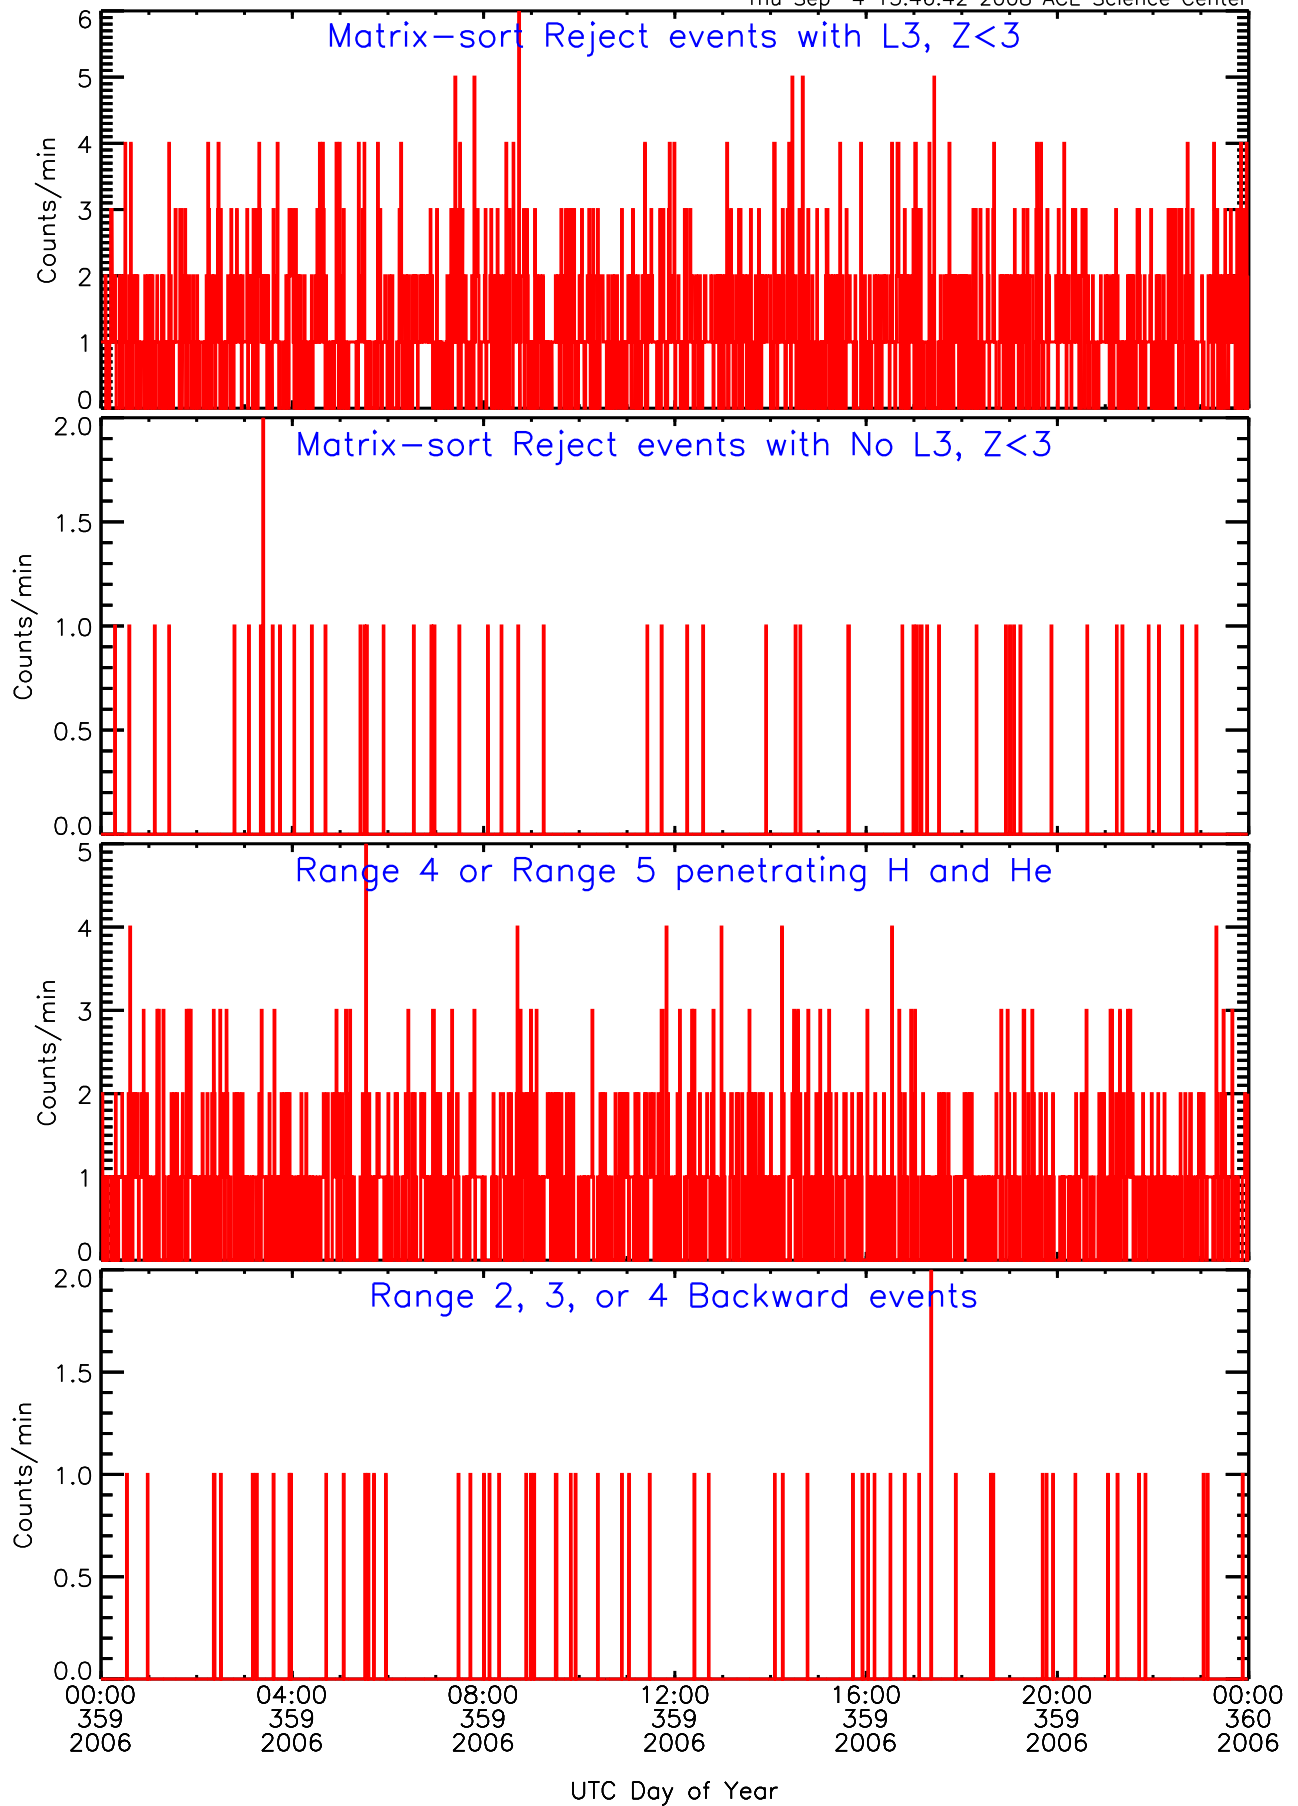

LET behind Livetime/Trigger Data for 2006-359

Thu Sep 4 15:46:57 2008 ACE Science Center

LET behind EVPRATES Data for 2006-359

Thu Sep 4 15:46:24 2008 ACE Science Center

LET behind EVPRATES Data for 2006-359

LET behind BUFRATES Data for 2006-359

Thu Sep 4 15:46:41 2008 ACE Science Center

LET behind BUFRATES Data for 2006-359

Thu Sep 4 15:46:41 2008 ACE Science Center

LET behind BUFRATES Data for 2006-359

Thu Sep 4 15:46:41 2008 ACE Science Center

LET behind BUFRATES Data for 2006-359

Thu Sep 4 15:46:42 2008 ACE Science Center

LET behind BUFRATES Data for 2006-359

Thu Sep 4 15:46:42 2008 ACE Science Center

LET behind BUFRATES Data for 2006-359

Thu Sep 4 15:46:42 2008 ACE Science Center

LET behind BUFRATES Data for 2006-359

Thu Sep 4 15:46:42 2008 ACE Science Center

LET behind BUFRATES Data for 2006-359

Thu Sep 4 15:46:43 2008 ACE Science Center