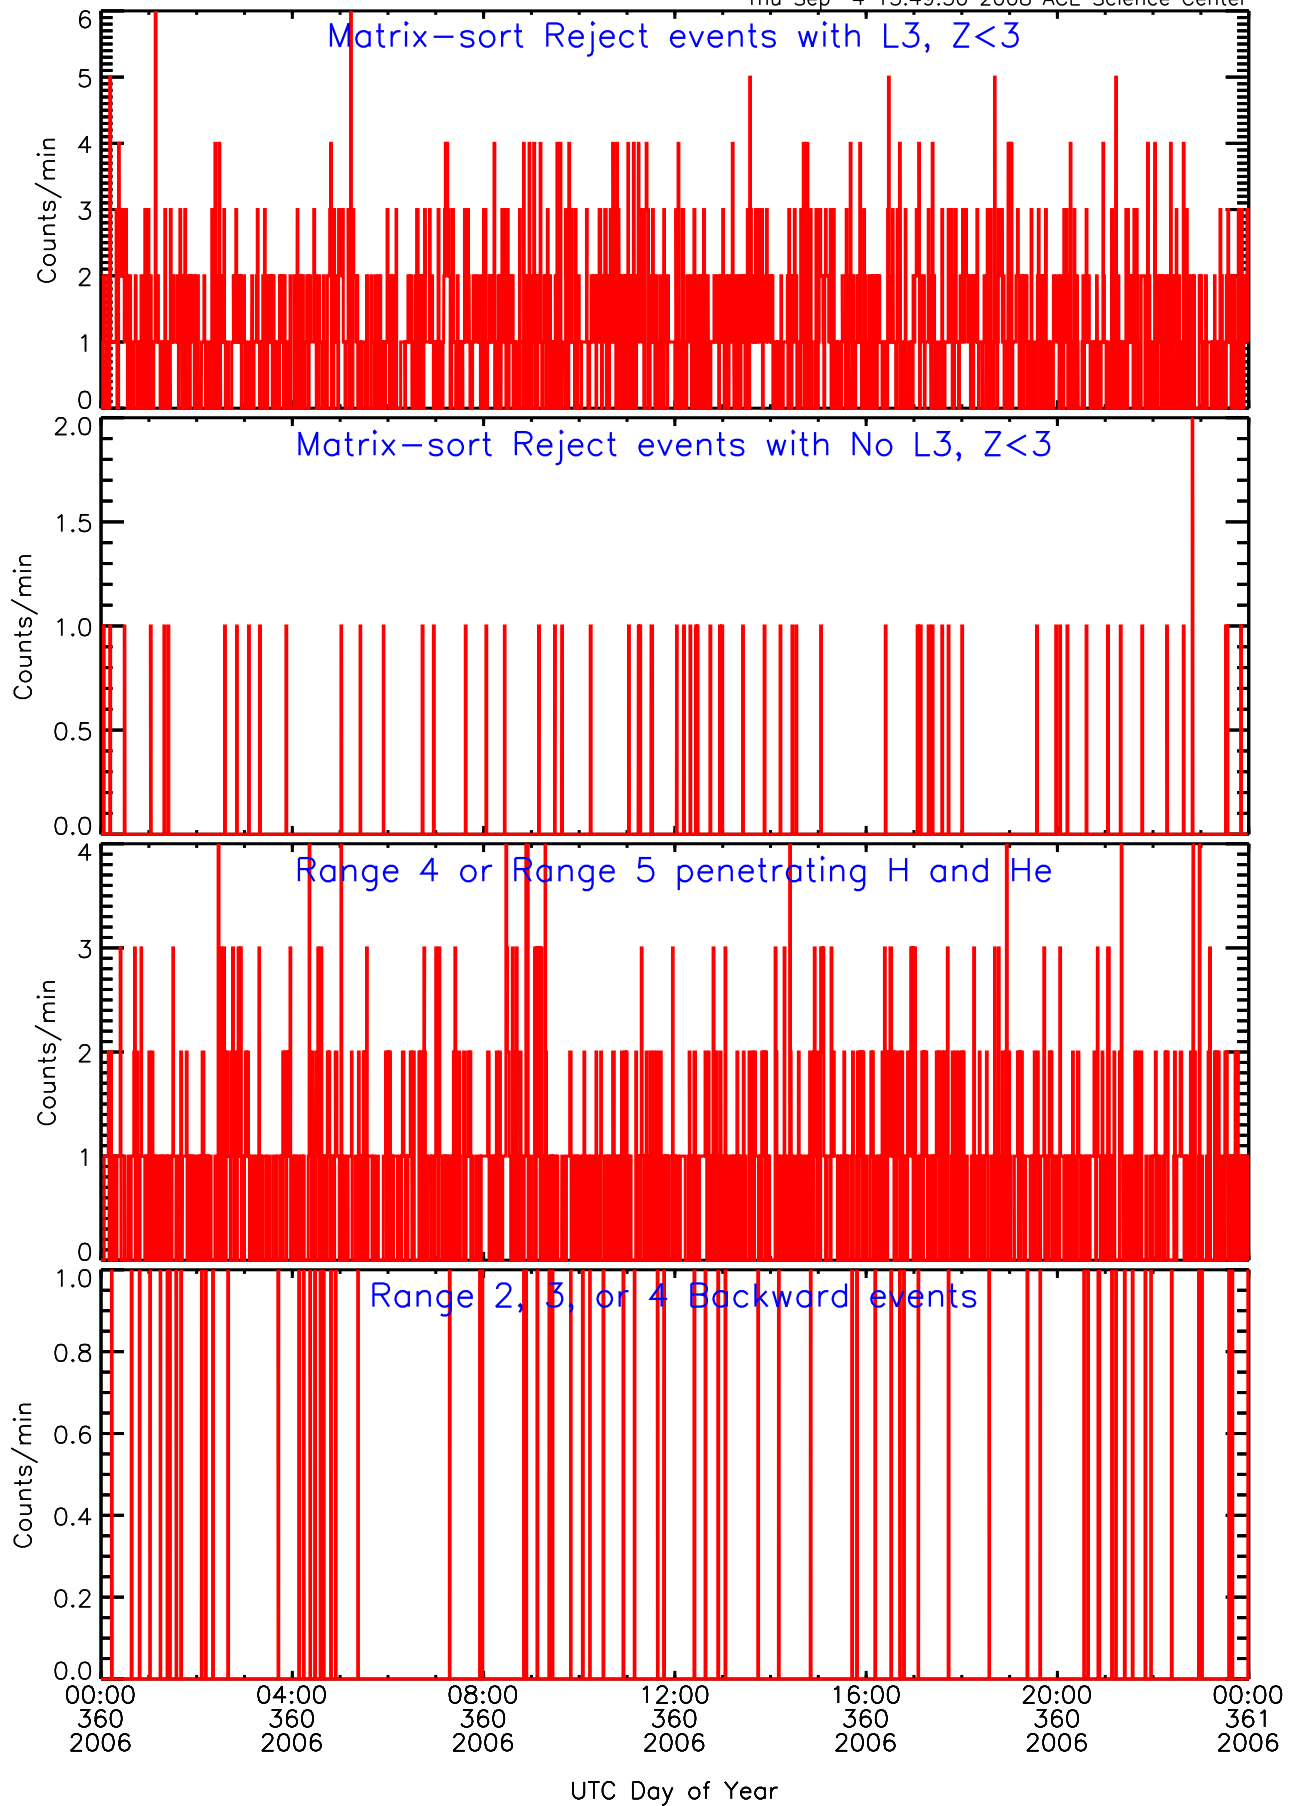

LET behind Livetime/Trigger Data for 2006-360

Thu Sep 4 15:50:05 2008 ACE Science Center

LET behind EVPRATES Data for 2006-360

Thu Sep 4 15:49:33 2008 ACE Science Center

LET behind EVPRATES Data for 2006-360

LET behind BUFRATES Data for 2006-360

Thu Sep 4 15:49:49 2008 ACE Science Center

LET behind BUFRATES Data for 2006-360

Thu Sep 4 15:49:49 2008 ACE Science Center

LET behind BUFRATES Data for 2006-360

Thu Sep 4 15:49:50 2008 ACE Science Center

LET behind BUFRATES Data for 2006-360

Thu Sep 4 15:49:50 2008 ACE Science Center

LET behind BUFRATES Data for 2006-360

Thu Sep 4 15:49:50 2008 ACE Science Center

LET behind BUFRATES Data for 2006-360

Thu Sep 4 15:49:50 2008 ACE Science Center

LET behind BUFRATES Data for 2006-360

Thu Sep 4 15:49:51 2008 ACE Science Center

LET behind BUFRATES Data for 2006-360

Thu Sep 4 15:49:51 2008 ACE Science Center