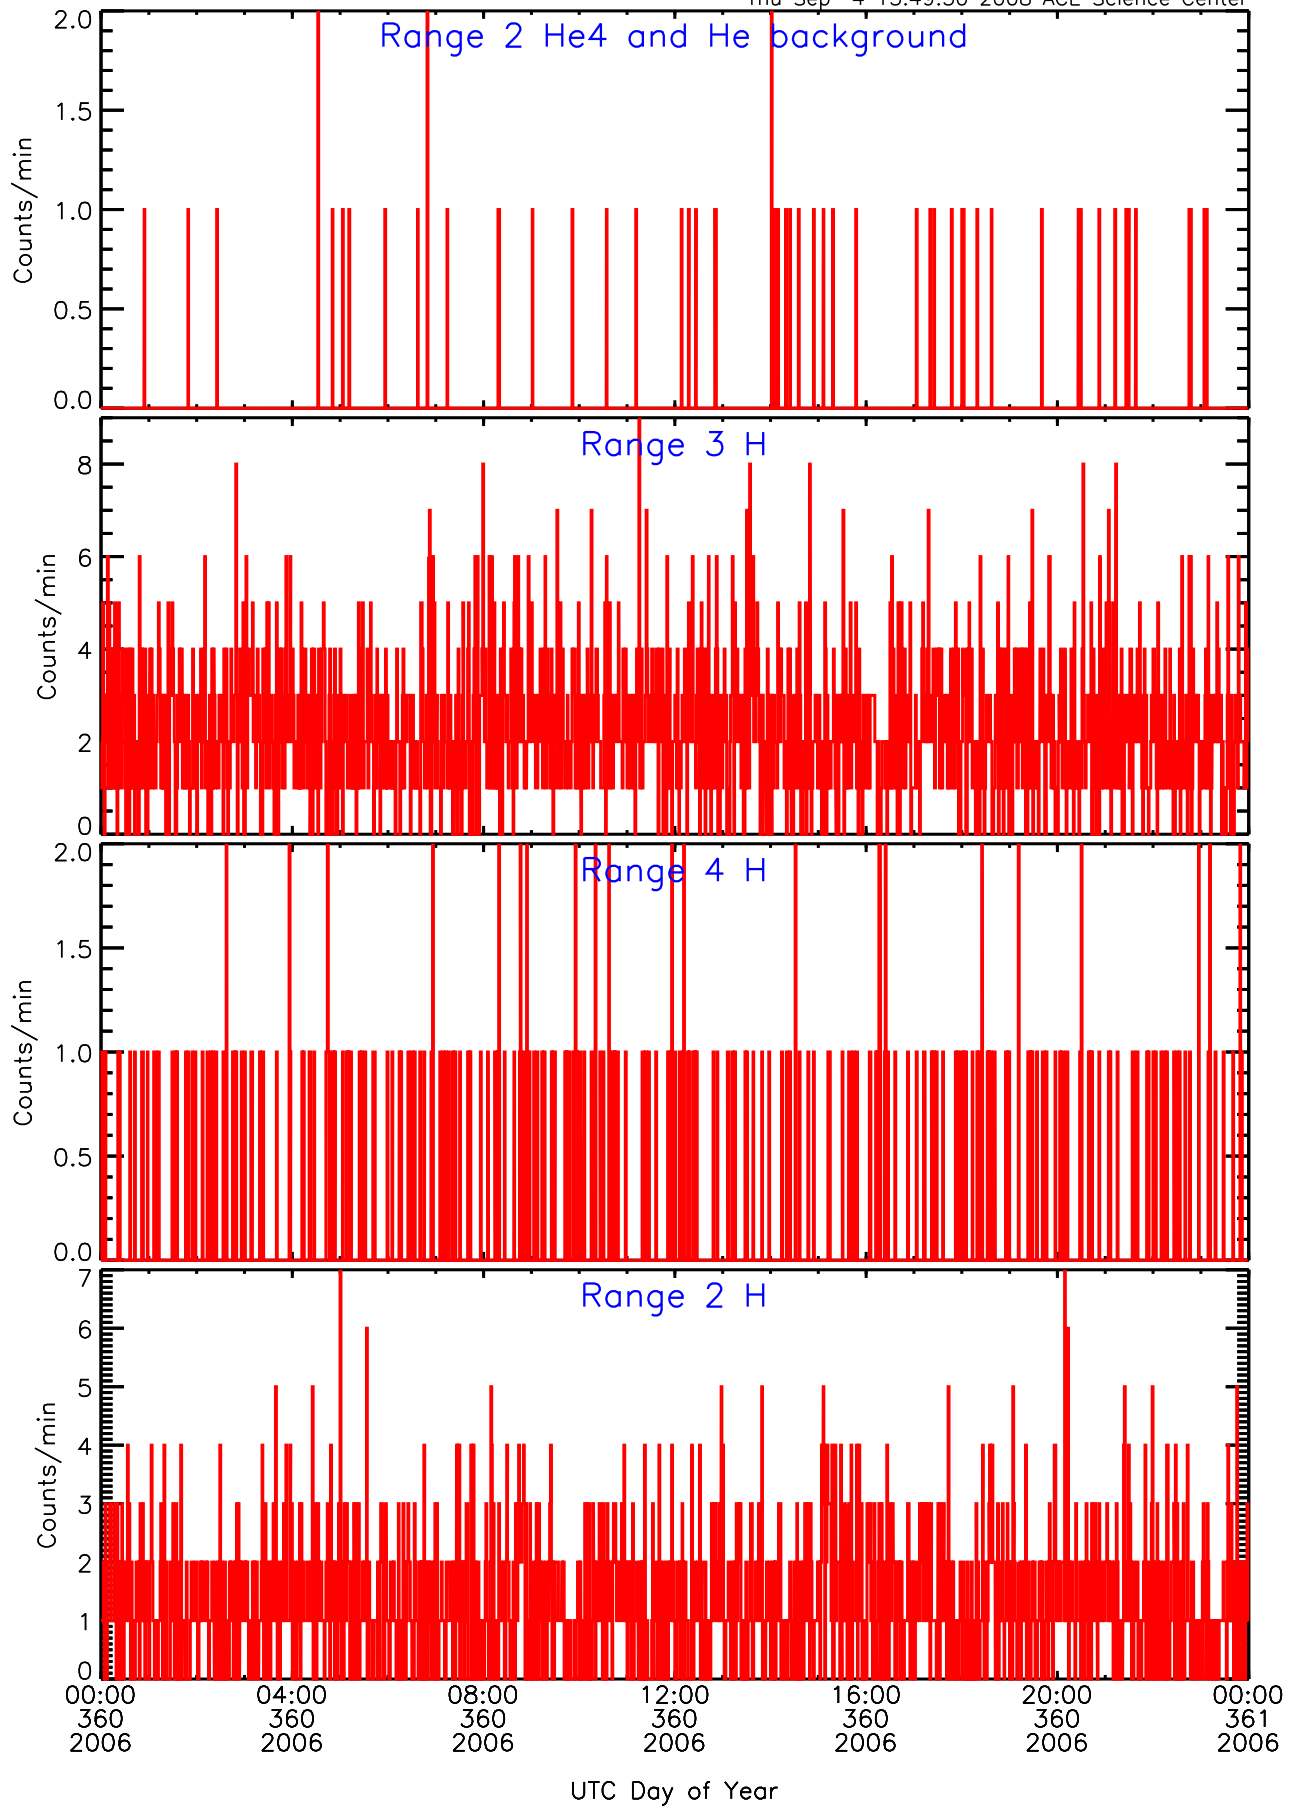

LET behind Livetime/Trigger Data for 2006-360

Thu Sep 4 15:50:05 2008 ACE Science Center

LET behind EVPRATES Data for 2006-360

Thu Sep 4 15:49:33 2008 ACE Science Center

LET behind EVPRATES Data for 2006-360

Thu Sep 4 15:49:33 2008 ACE Science Center

LET behind EVPRATES Data for 2006-360

Thu Sep 4 15:49:33 2008 ACE Science Center

LET behind EVPRATES Data for 2006-360

Thu Sep 4 15:49:33 2008 ACE Science Center

LET behind BUFRATES Data for 2006-360

Thu Sep 4 15:49:49 2008 ACE Science Center

LET behind BUFRATES Data for 2006-360

Thu Sep 4 15:49:49 2008 ACE Science Center

LET behind BUFRATES Data for 2006-360

Thu Sep 4 15:49:50 2008 ACE Science Center

LET behind BUFRATES Data for 2006-360

Thu Sep 4 15:49:50 2008 ACE Science Center

LET behind BUFRATES Data for 2006-360

Thu Sep 4 15:49:50 2008 ACE Science Center

LET behind BUFRATES Data for 2006-360

Thu Sep 4 15:49:50 2008 ACE Science Center