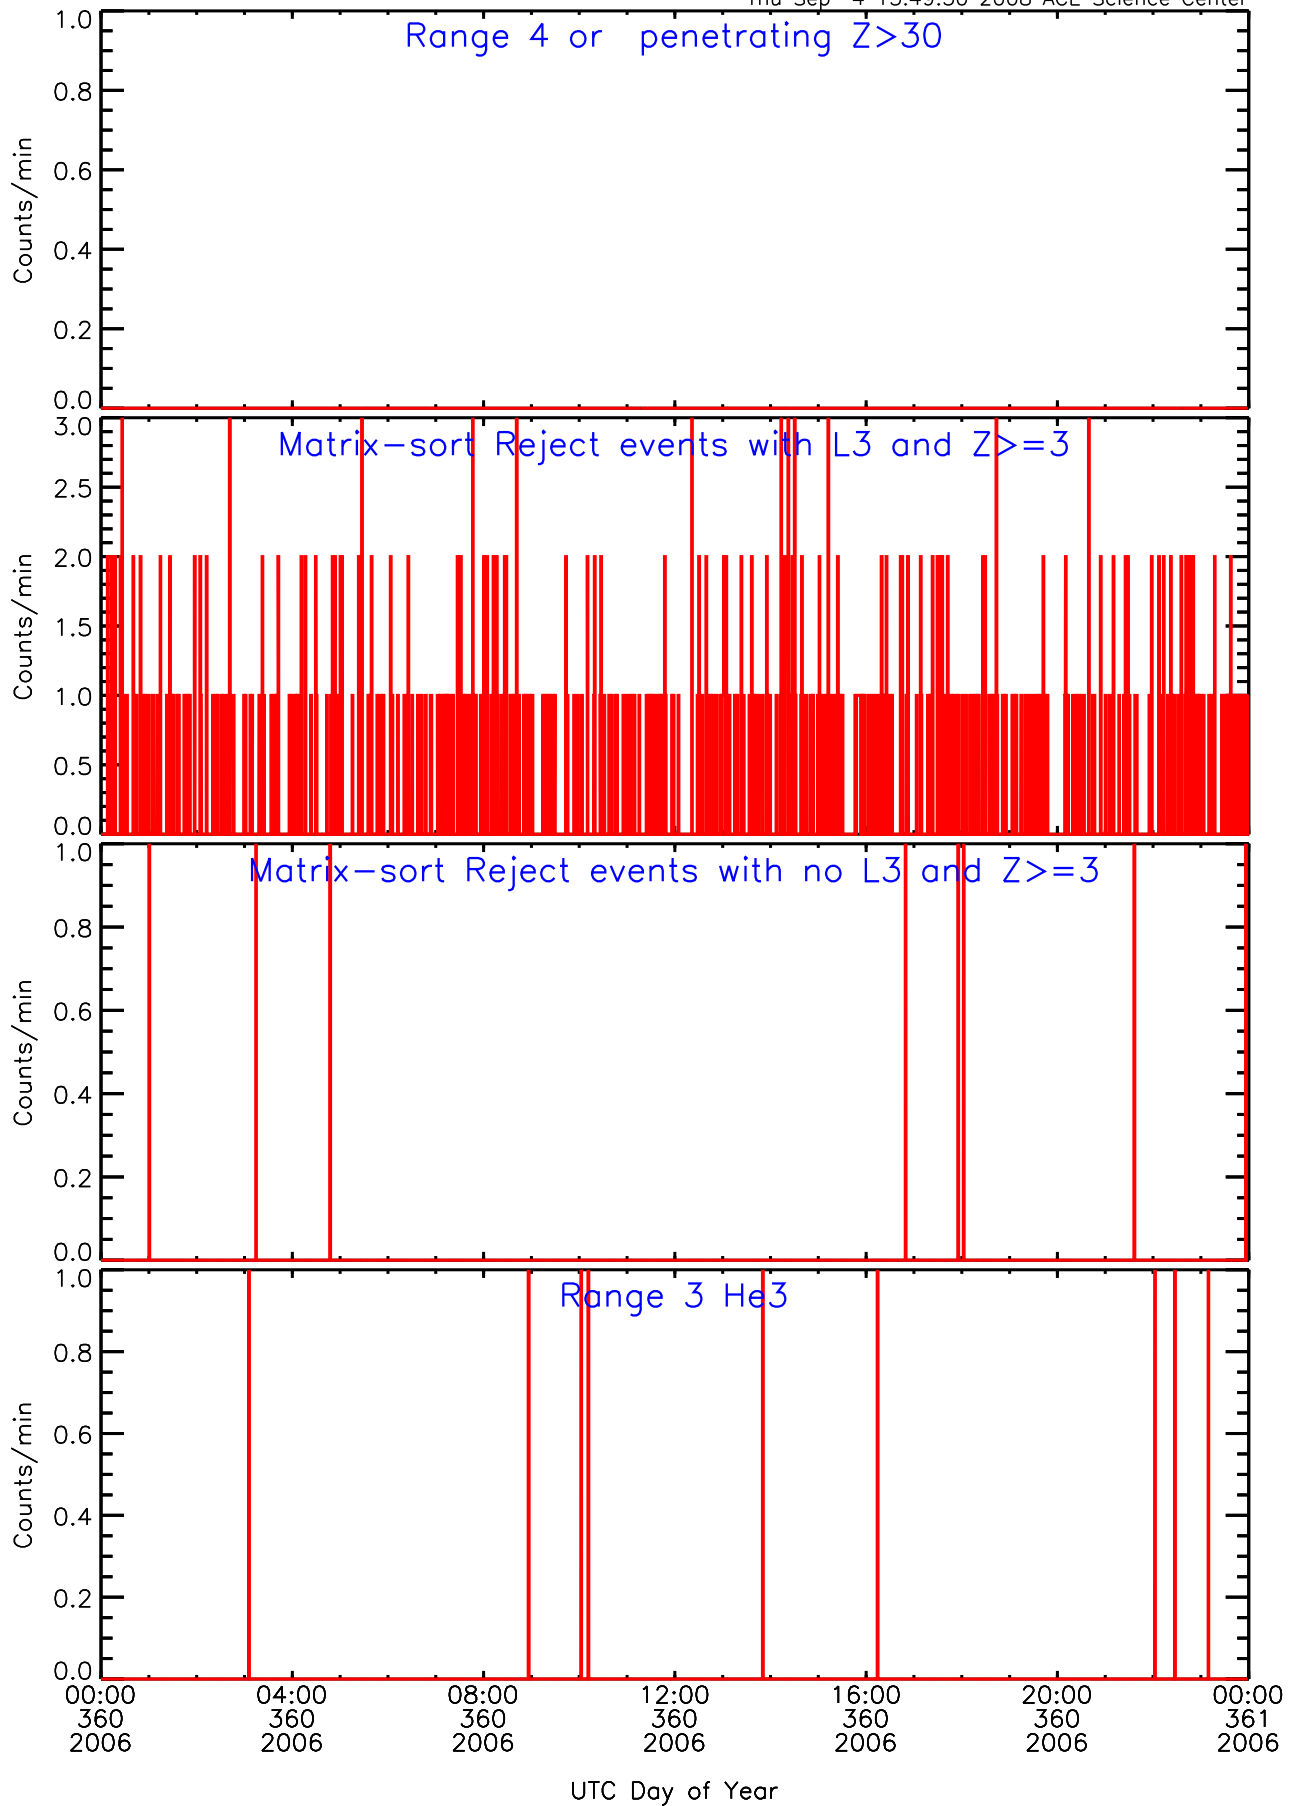

LET behind Livetime/Trigger Data for 2006-360

Thu Sep 4 15:50:05 2008 ACE Science Center

LET behind EVPRATES Data for 2006-360

Thu Sep 4 15:49:33 2008 ACE Science Center

LET behind EVPRATES Data for 2006-360

Thu Sep 4 15:49:33 2008 ACE Science Center

LET behind EVPRATES Data for 2006-360

Thu Sep 4 15:49:33 2008 ACE Science Center

LET behind EVPRATES Data for 2006-360

Thu Sep 4 15:49:33 2008 ACE Science Center

LET behind BUFRATES Data for 2006-360

Thu Sep 4 15:49:49 2008 ACE Science Center

LET behind BUFRATES Data for 2006-360

Thu Sep 4 15:49:49 2008 ACE Science Center

LET behind BUFRATES Data for 2006-360

Thu Sep 4 15:49:50 2008 ACE Science Center

LET behind BUFRATES Data for 2006-360

Thu Sep 4 15:49:50 2008 ACE Science Center

LET behind BUFRATES Data for 2006-360

Thu Sep 4 15:49:50 2008 ACE Science Center

LET behind BUFRATES Data for 2006-360

Thu Sep 4 15:49:50 2008 ACE Science Center