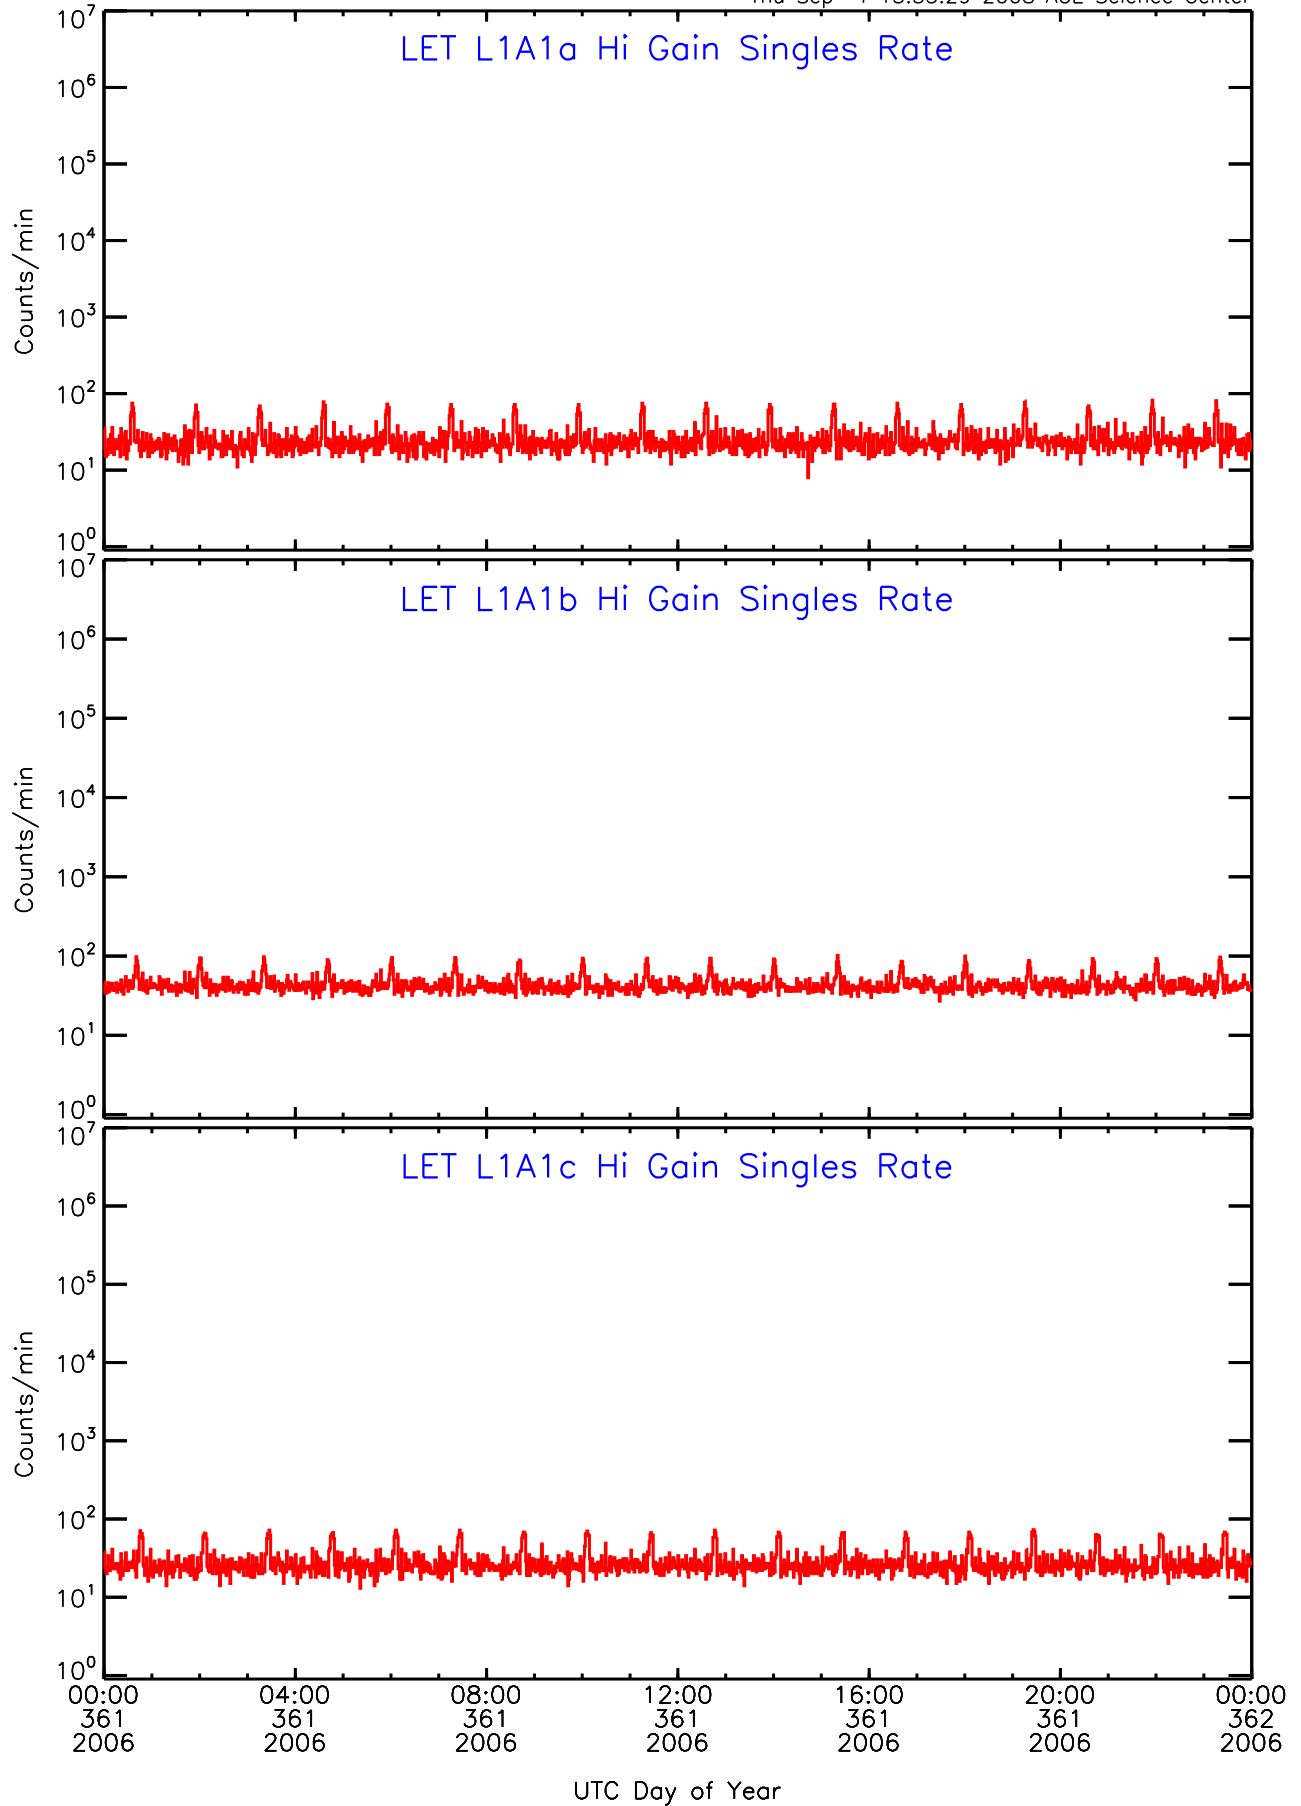

LET behind Hi-Gain SINGLES RATES Data for 2006-361

Thu Sep 4 15:53:29 2008 ACE Science Center

LET behind Hi-Gain SINGLES RATES Data for 2006-361

Thu Sep 4 15:53:29 2008 ACE Science Center

LET behind Hi-Gain SINGLES RATES Data for 2006-361