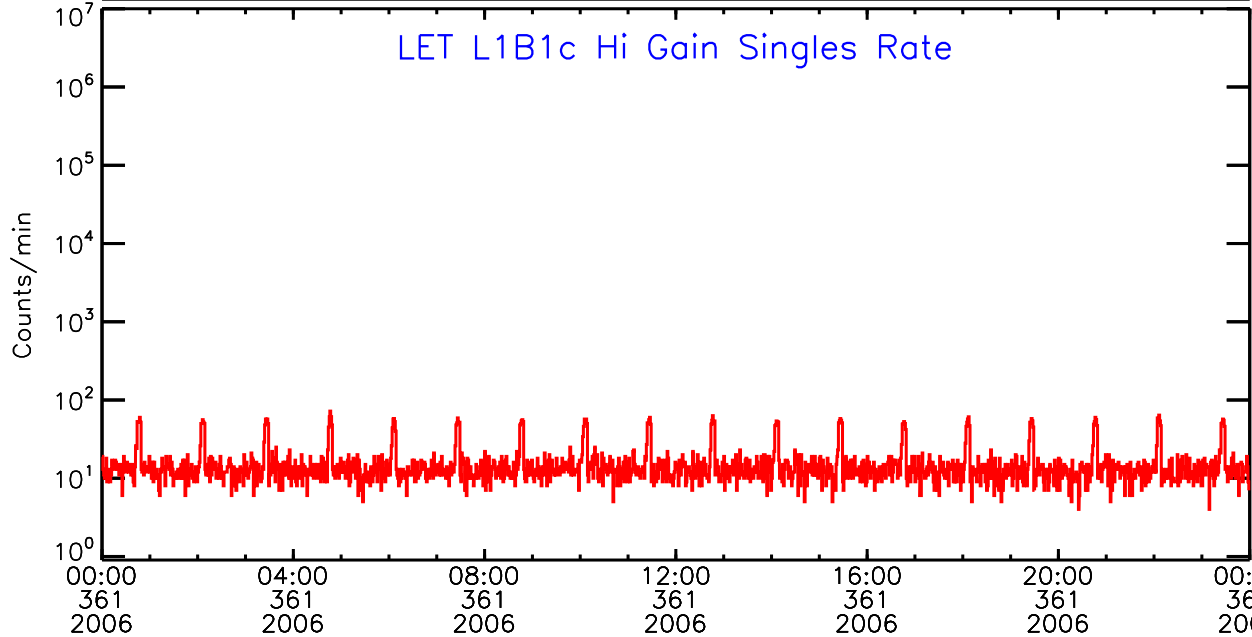

LET behind Hi-Gain SINGLES RATES Data for 2006-361

Thu Sep 4 15:53:30 2008 ACE Science Center