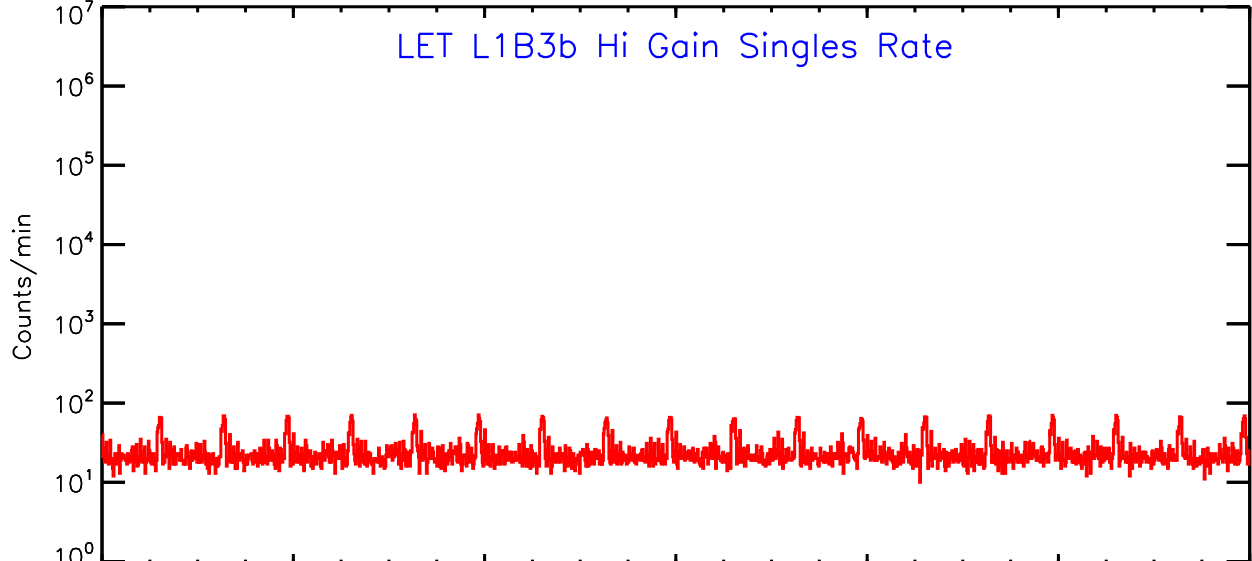

LET behind Hi-Gain SINGLES RATES Data for 2006-361

Thu Sep 4 15:53:30 2008 ACE Science Center

UTC Day of Year