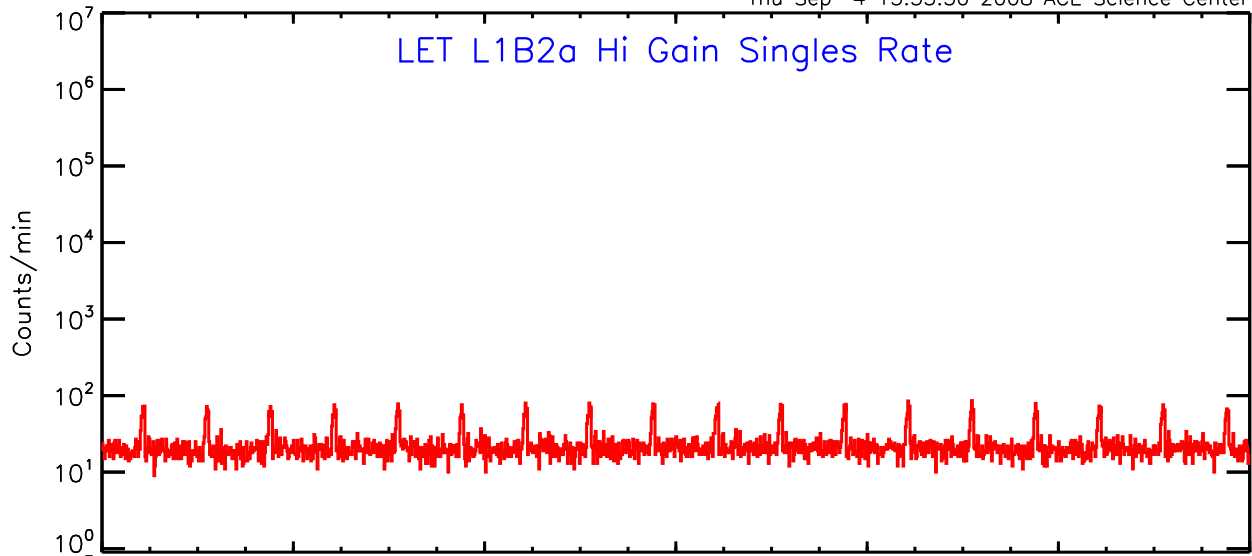

Thu Sep 4 15:53:30 2008 ACE Science Center

00:00 04:00 08:00 12:00 16:00 20:00 00:00
361 361 361 361 361 361 362
2006 2006 2006 2006 2006 2006 2006

UTC Day of Year

LET behind Hi-Gain SINGLES RATES Data for 2006-361