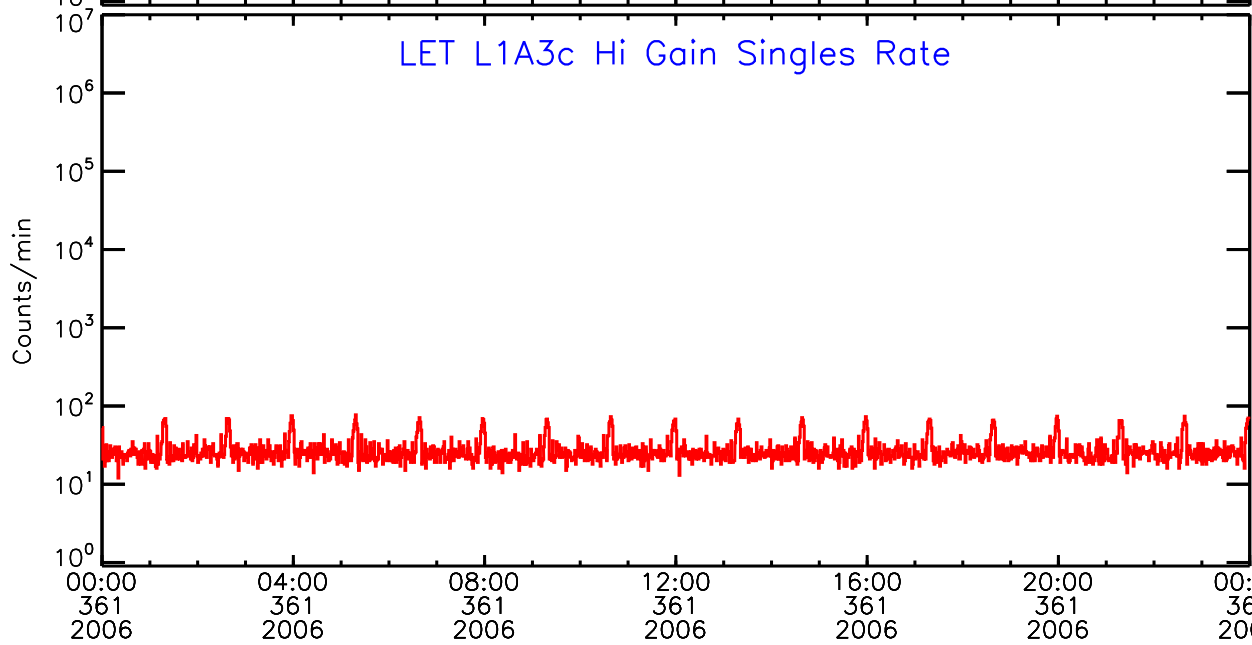

LET behind Hi-Gain SINGLES RATES Data for 2006-361

Thu Sep 4 15:53:29 2008 ACE Science Center

UTC Day of Year