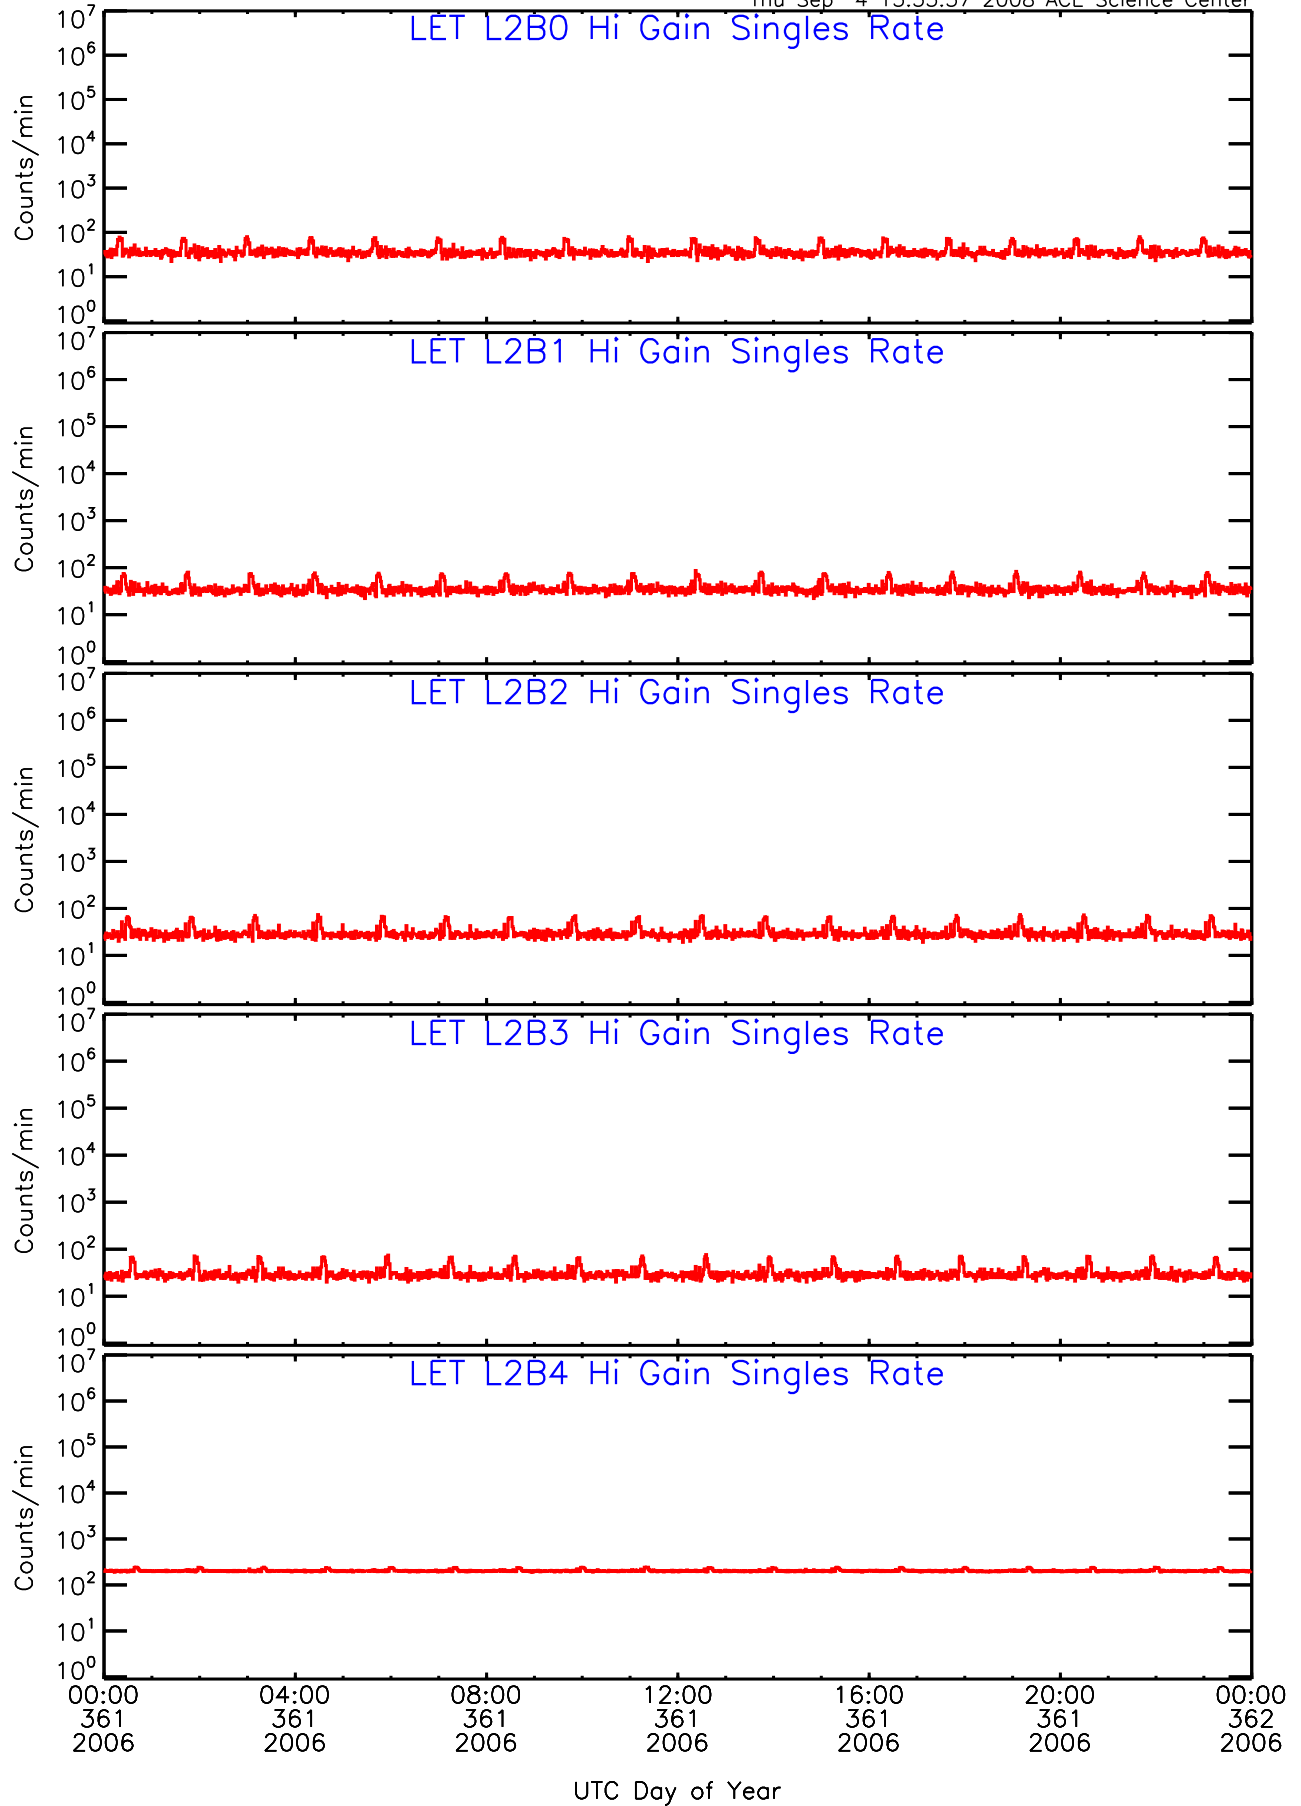

LET behind Hi-Gain SINGLES RATES Data for 2006-361

Thu Sep 4 15:53:57 2008 ACE Science Center