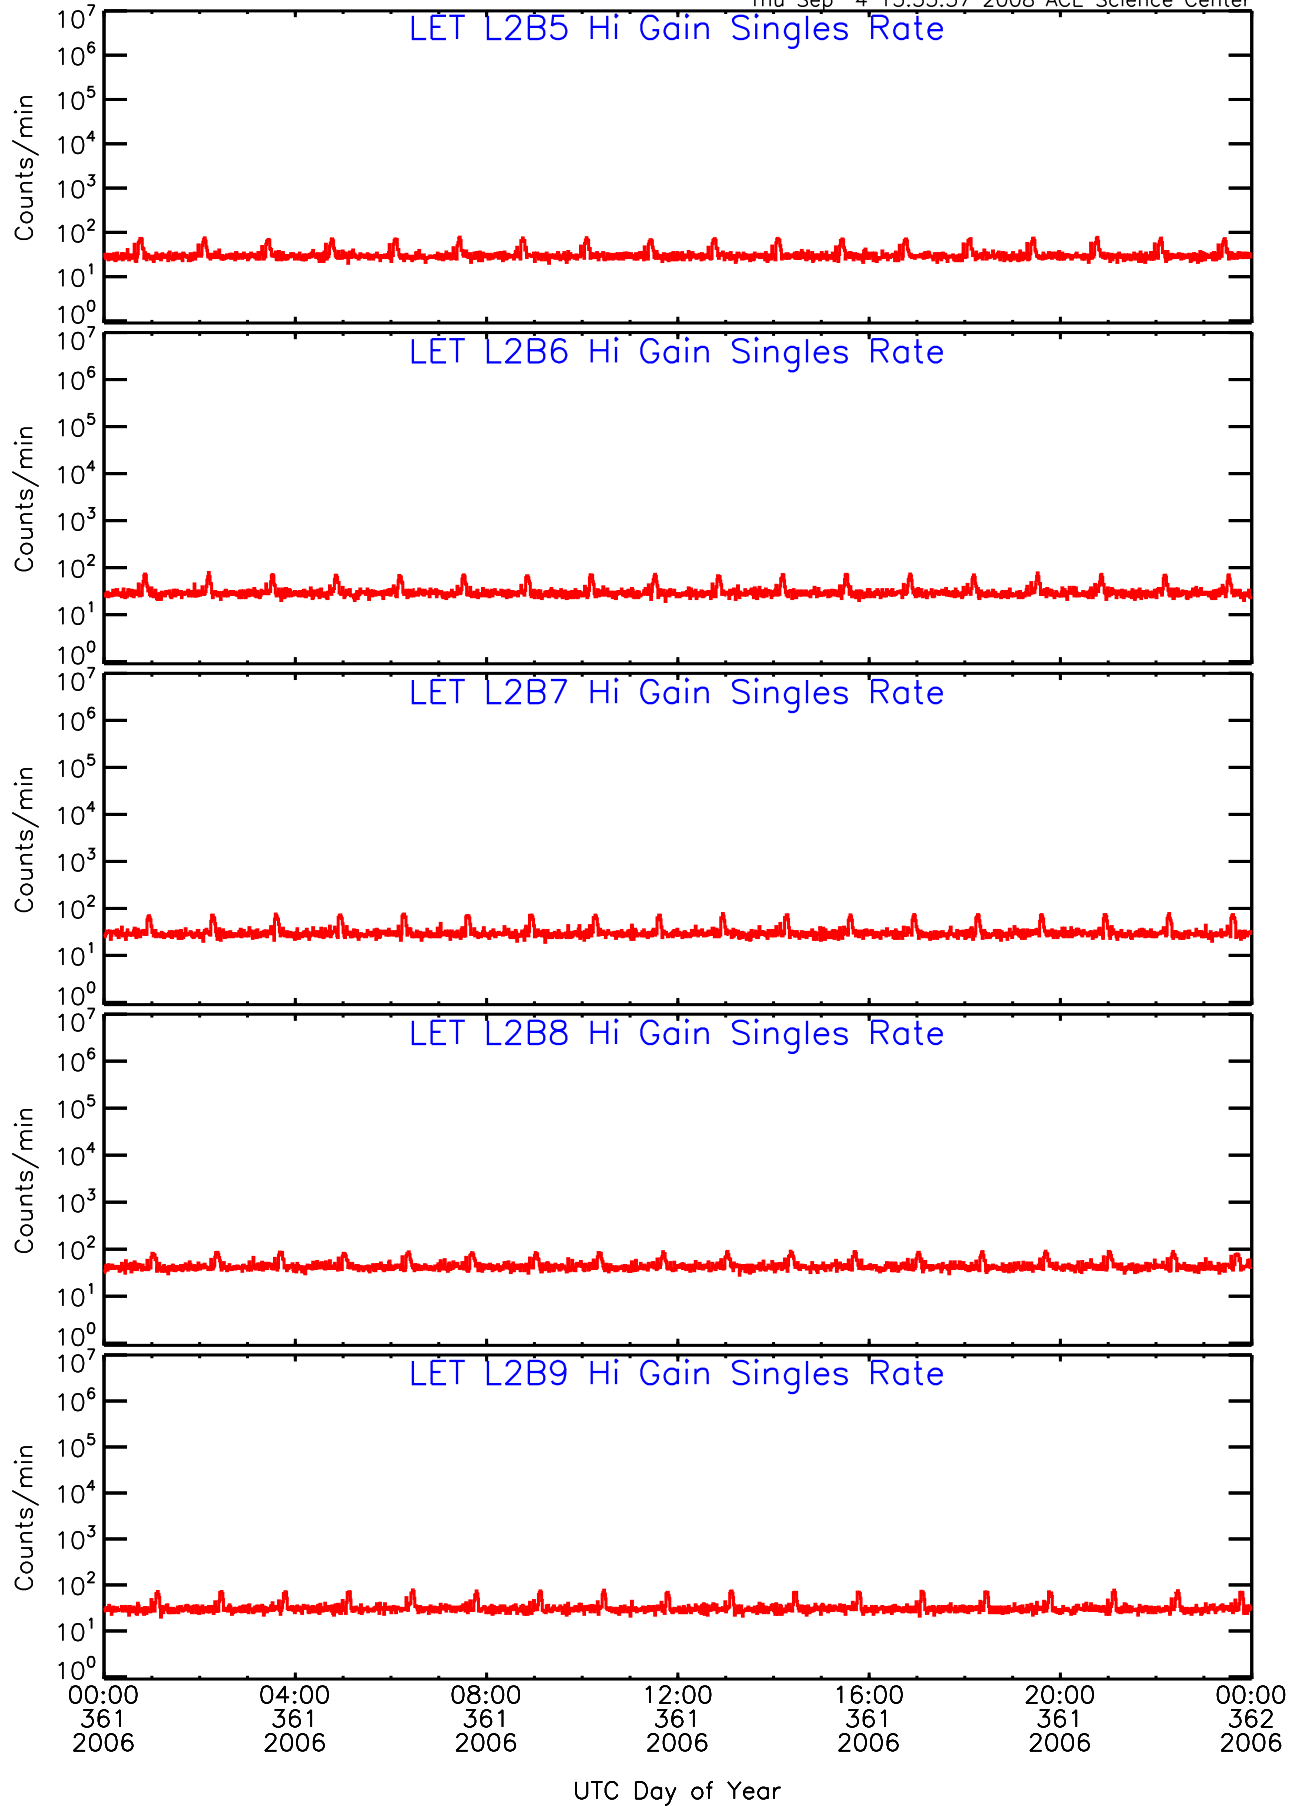

LET behind Hi-Gain SINGLES RATES Data for 2006-361

Thu Sep 4 15:53:57 2008 ACE Science Center