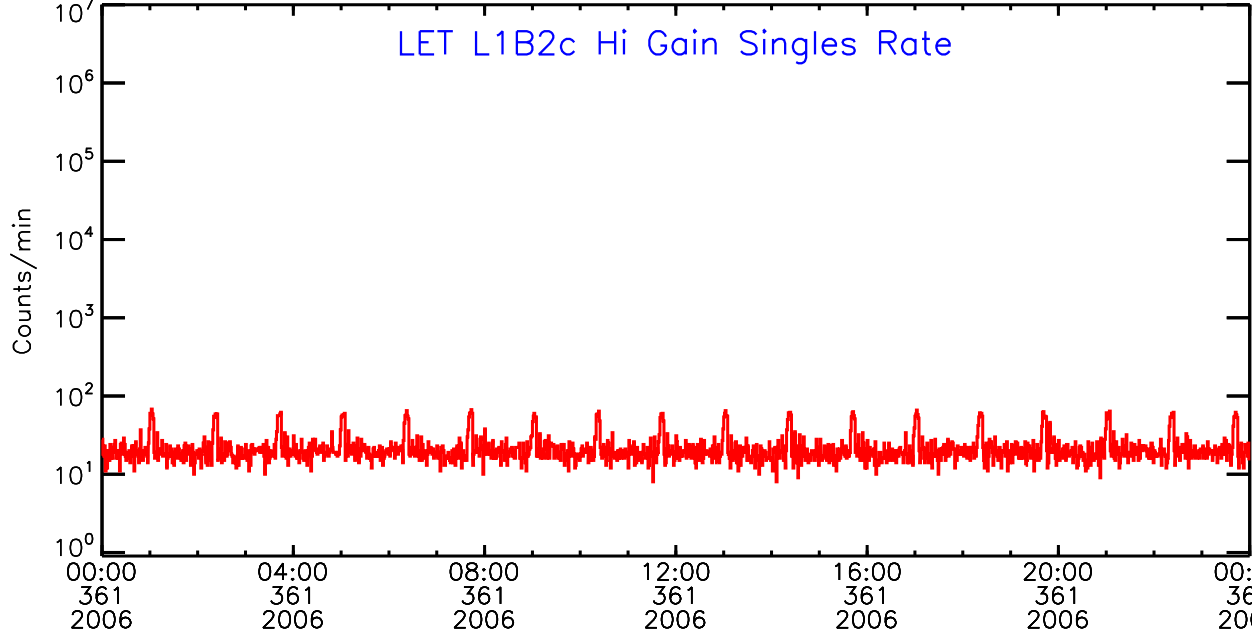

Thu Sep 4 15:53:30 2008 ACE Science Center

00:00 04:00 08:00 12:00 16:00 20:00 00:00
361 361 361 361 361 361 362
2006 2006 2006 2006 2006 2006 2006

UTC Day of Year

LET behind Hi-Gain SINGLES RATES Data for 2006-361