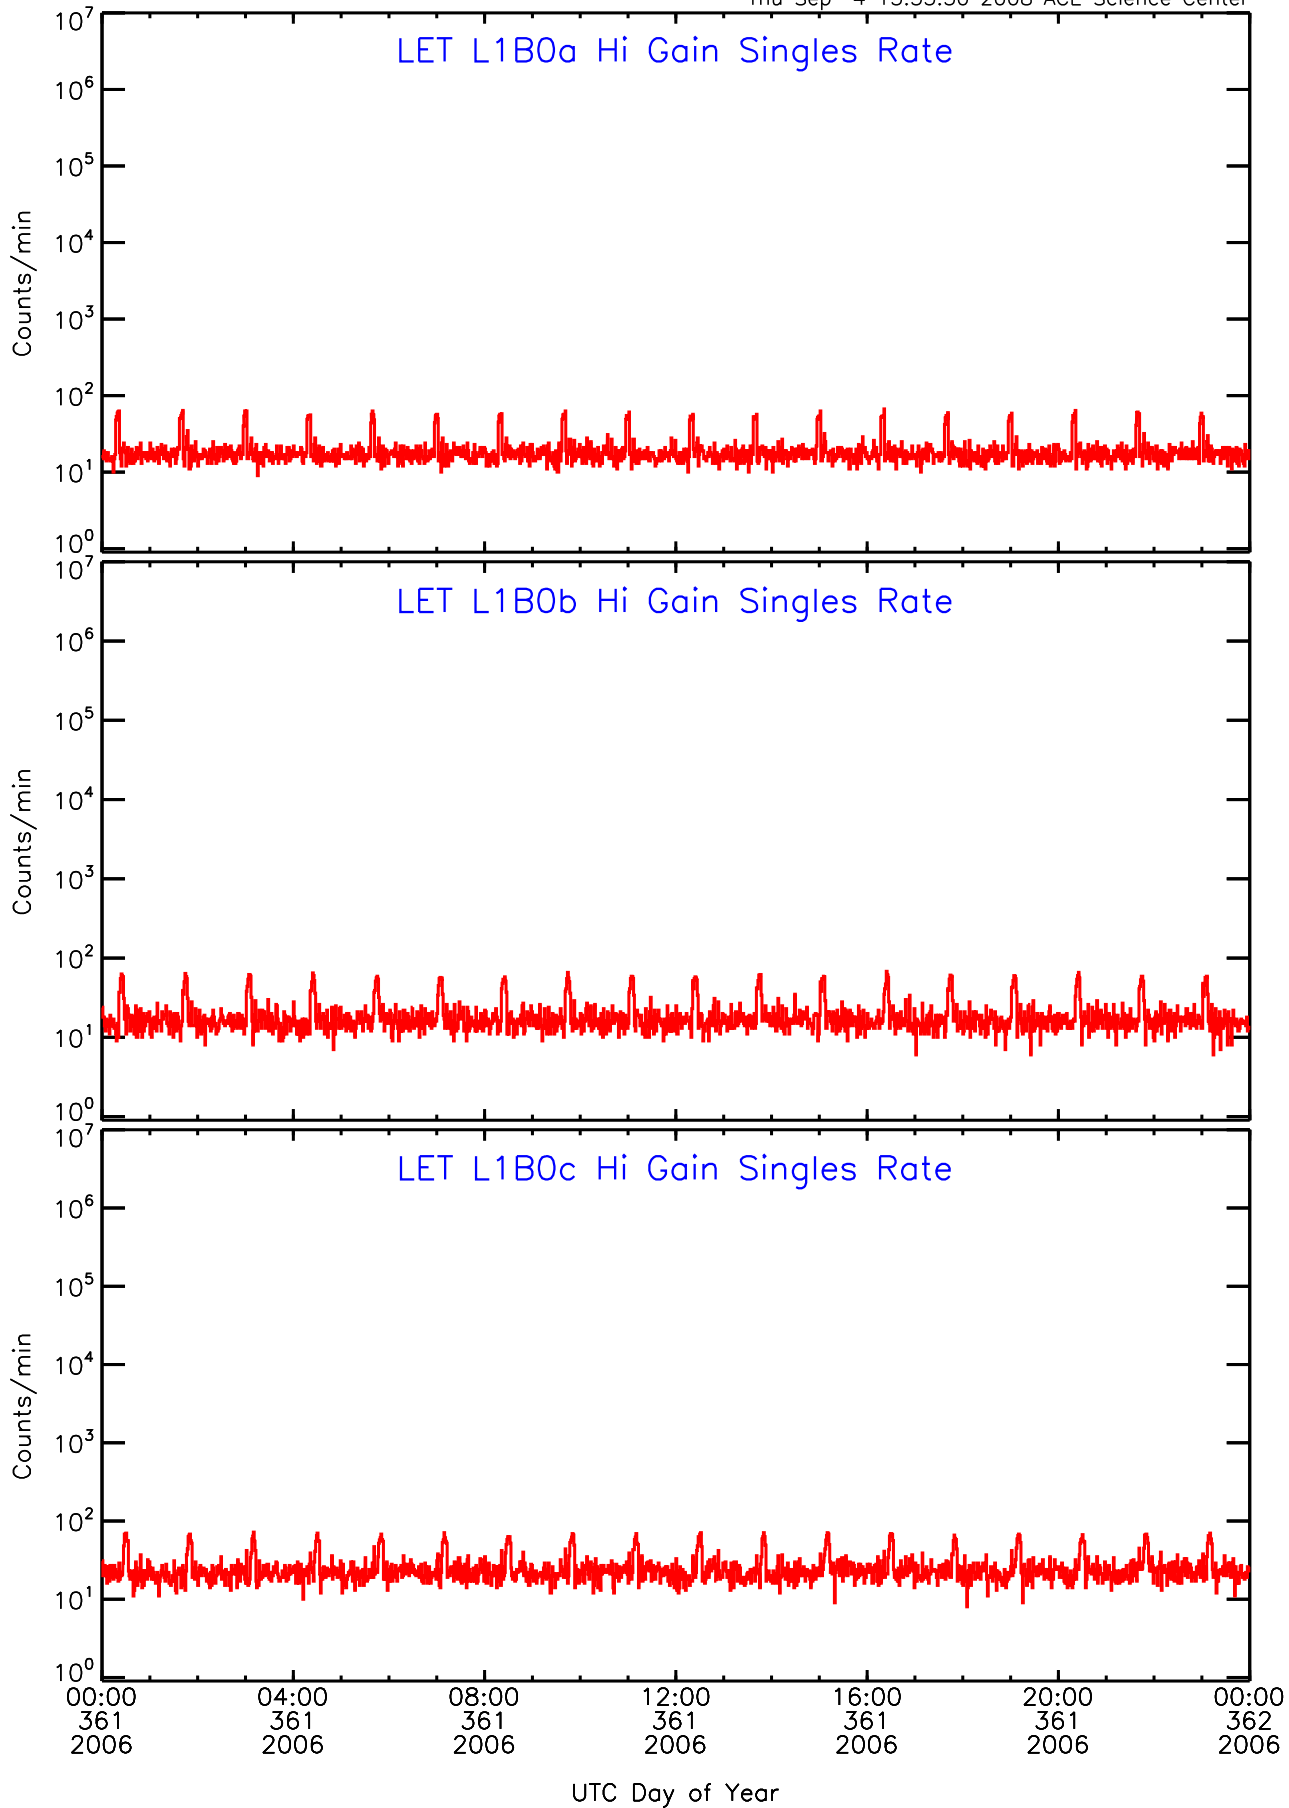

LET behind Hi-Gain SINGLES RATES Data for 2006-361

Thu Sep 4 15:53:30 2008 ACE Science Center