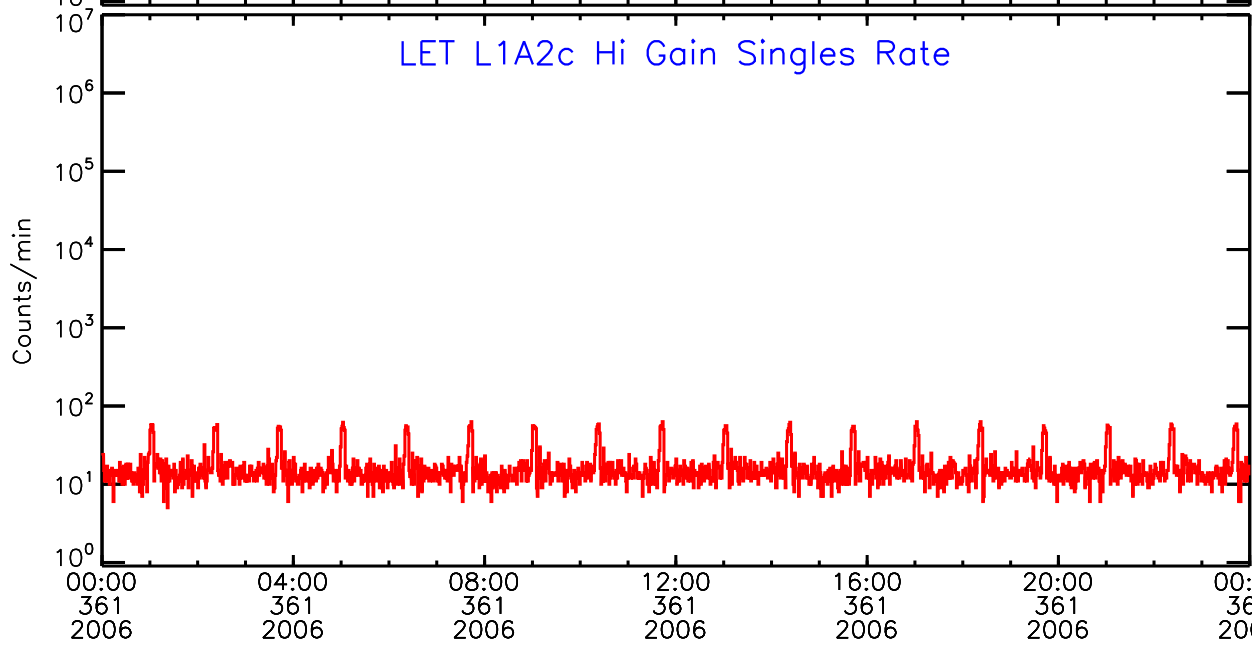

LET behind Hi-Gain SINGLES RATES Data for 2006-361

Thu Sep 4 15:53:29 2008 ACE Science Center