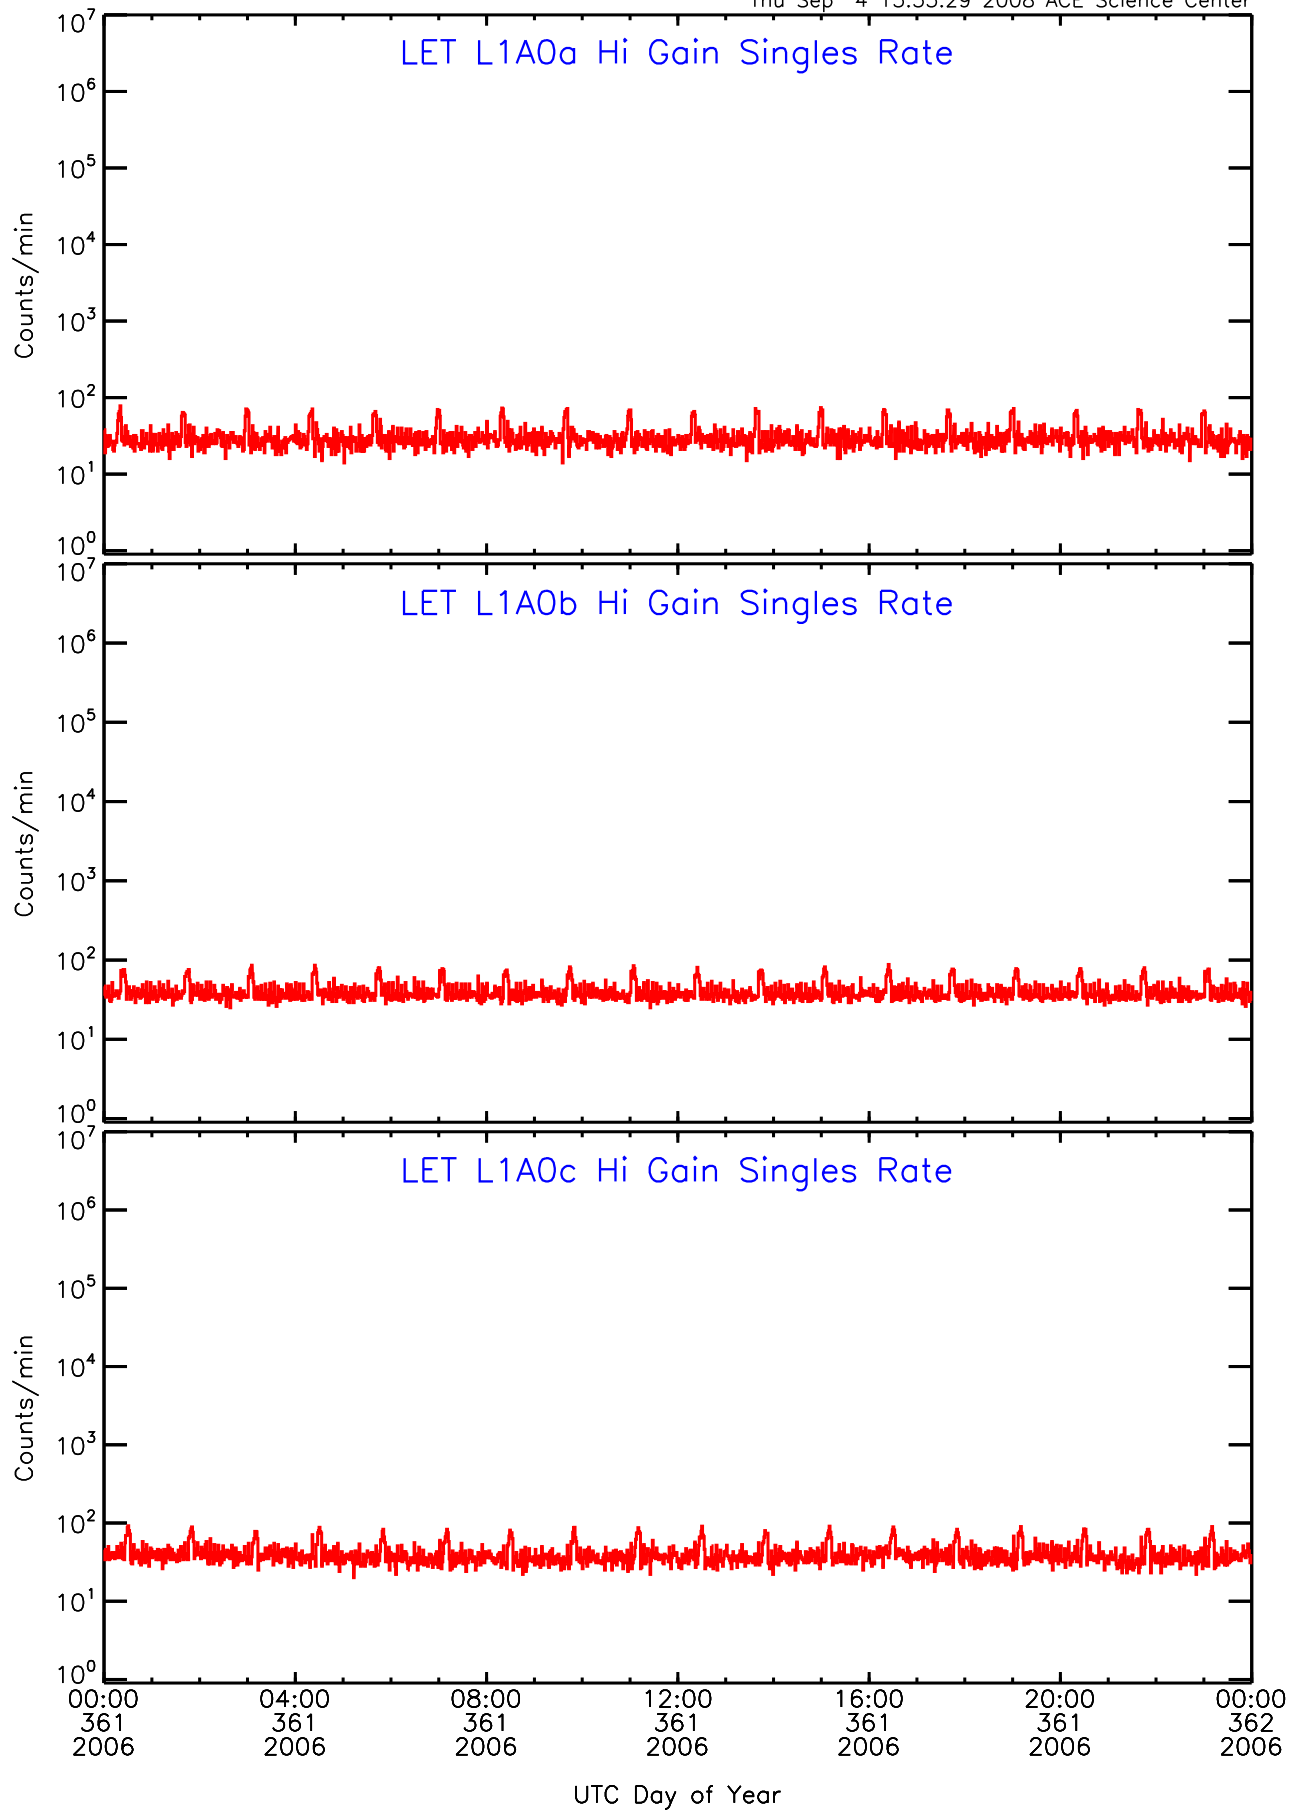

LET behind Hi-Gain SINGLES RATES Data for 2006-361

Thu Sep 4 15:53:29 2008 ACE Science Center

LET behind Hi-Gain SINGLES RATES Data for 2006-361

Thu Sep 4 15:53:29 2008 ACE Science Center

LET behind Hi-Gain SINGLES RATES Data for 2006-361