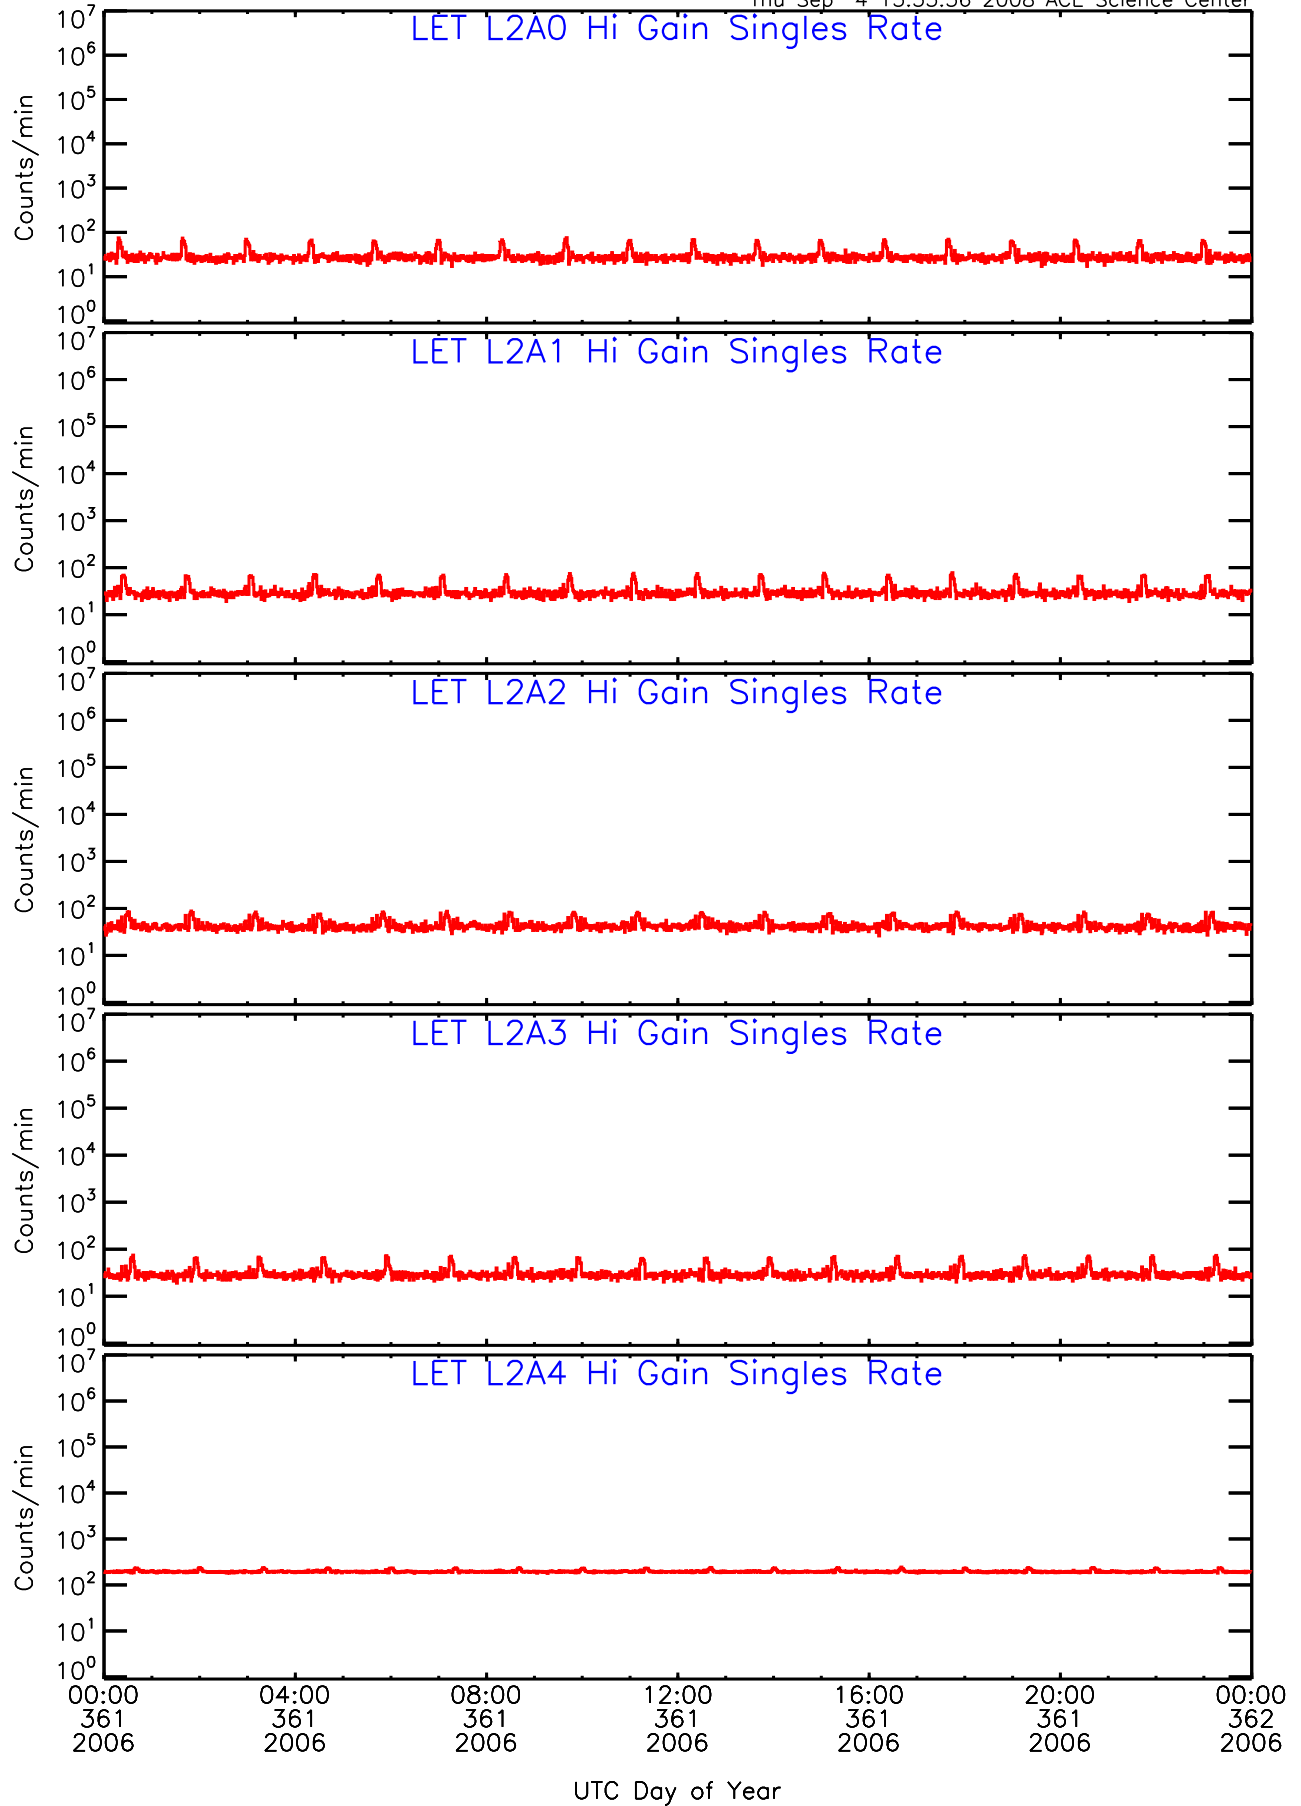

LET behind Hi-Gain SINGLES RATES Data for 2006-361

Thu Sep 4 15:53:56 2008 ACE Science Center