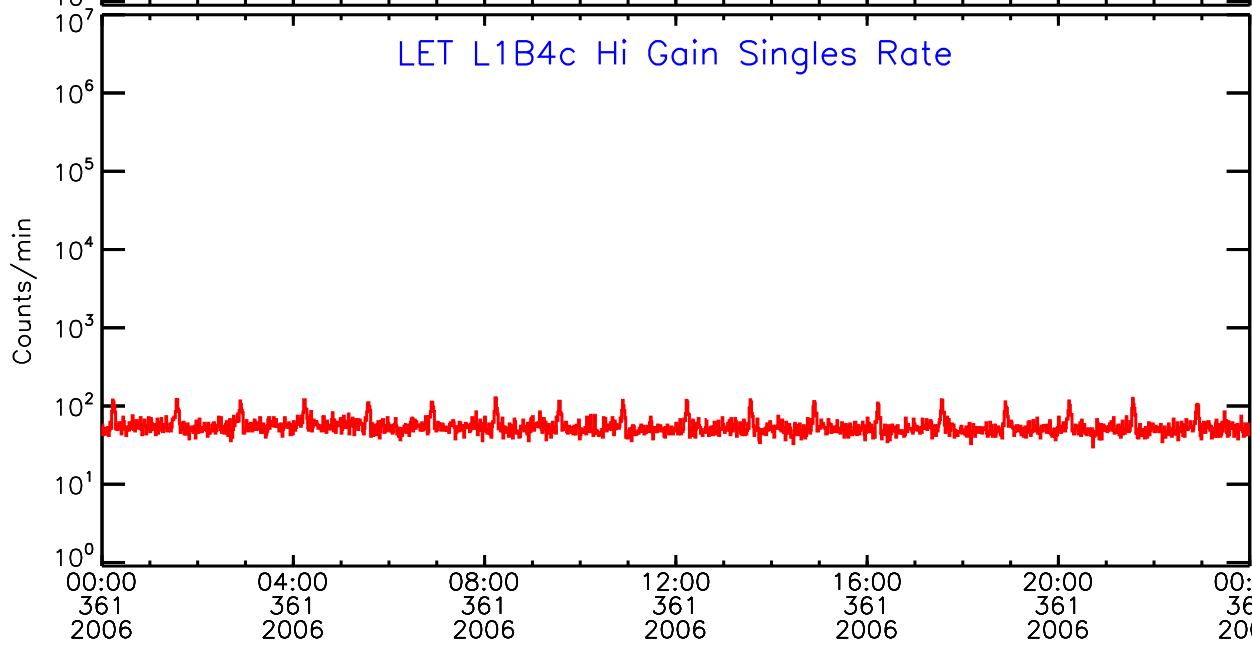

LET behind Hi-Gain SINGLES RATES Data for 2006-361

Thu Sep 4 15:53:31 2008 ACE Science Center

UTC Day of Year