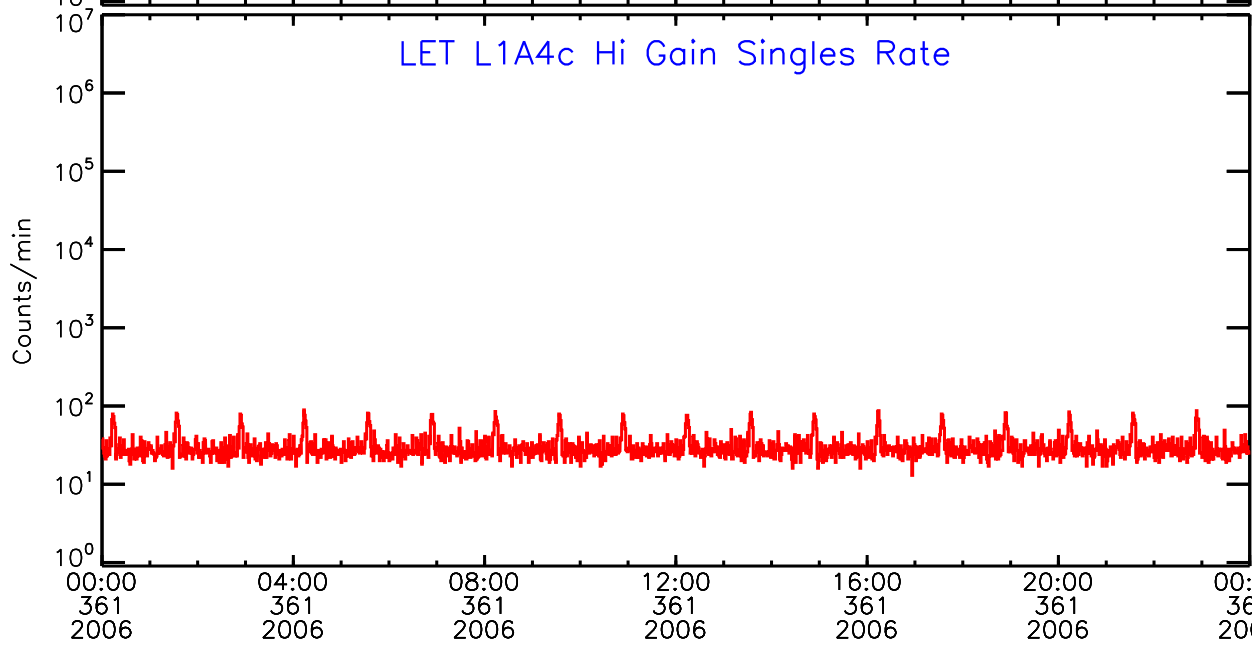

Thu Sep 4 15:53:29 2008 ACE Science Center

LET behind Hi-Gain SINGLES RATES Data for 2006-361

Thu Sep 4 15:53:29 2008 ACE Science Center

UTC Day of Year

LET behind Hi-Gain SINGLES RATES Data for 2006-361

Thu Sep 4 15:53:30 2008 ACE Science Center