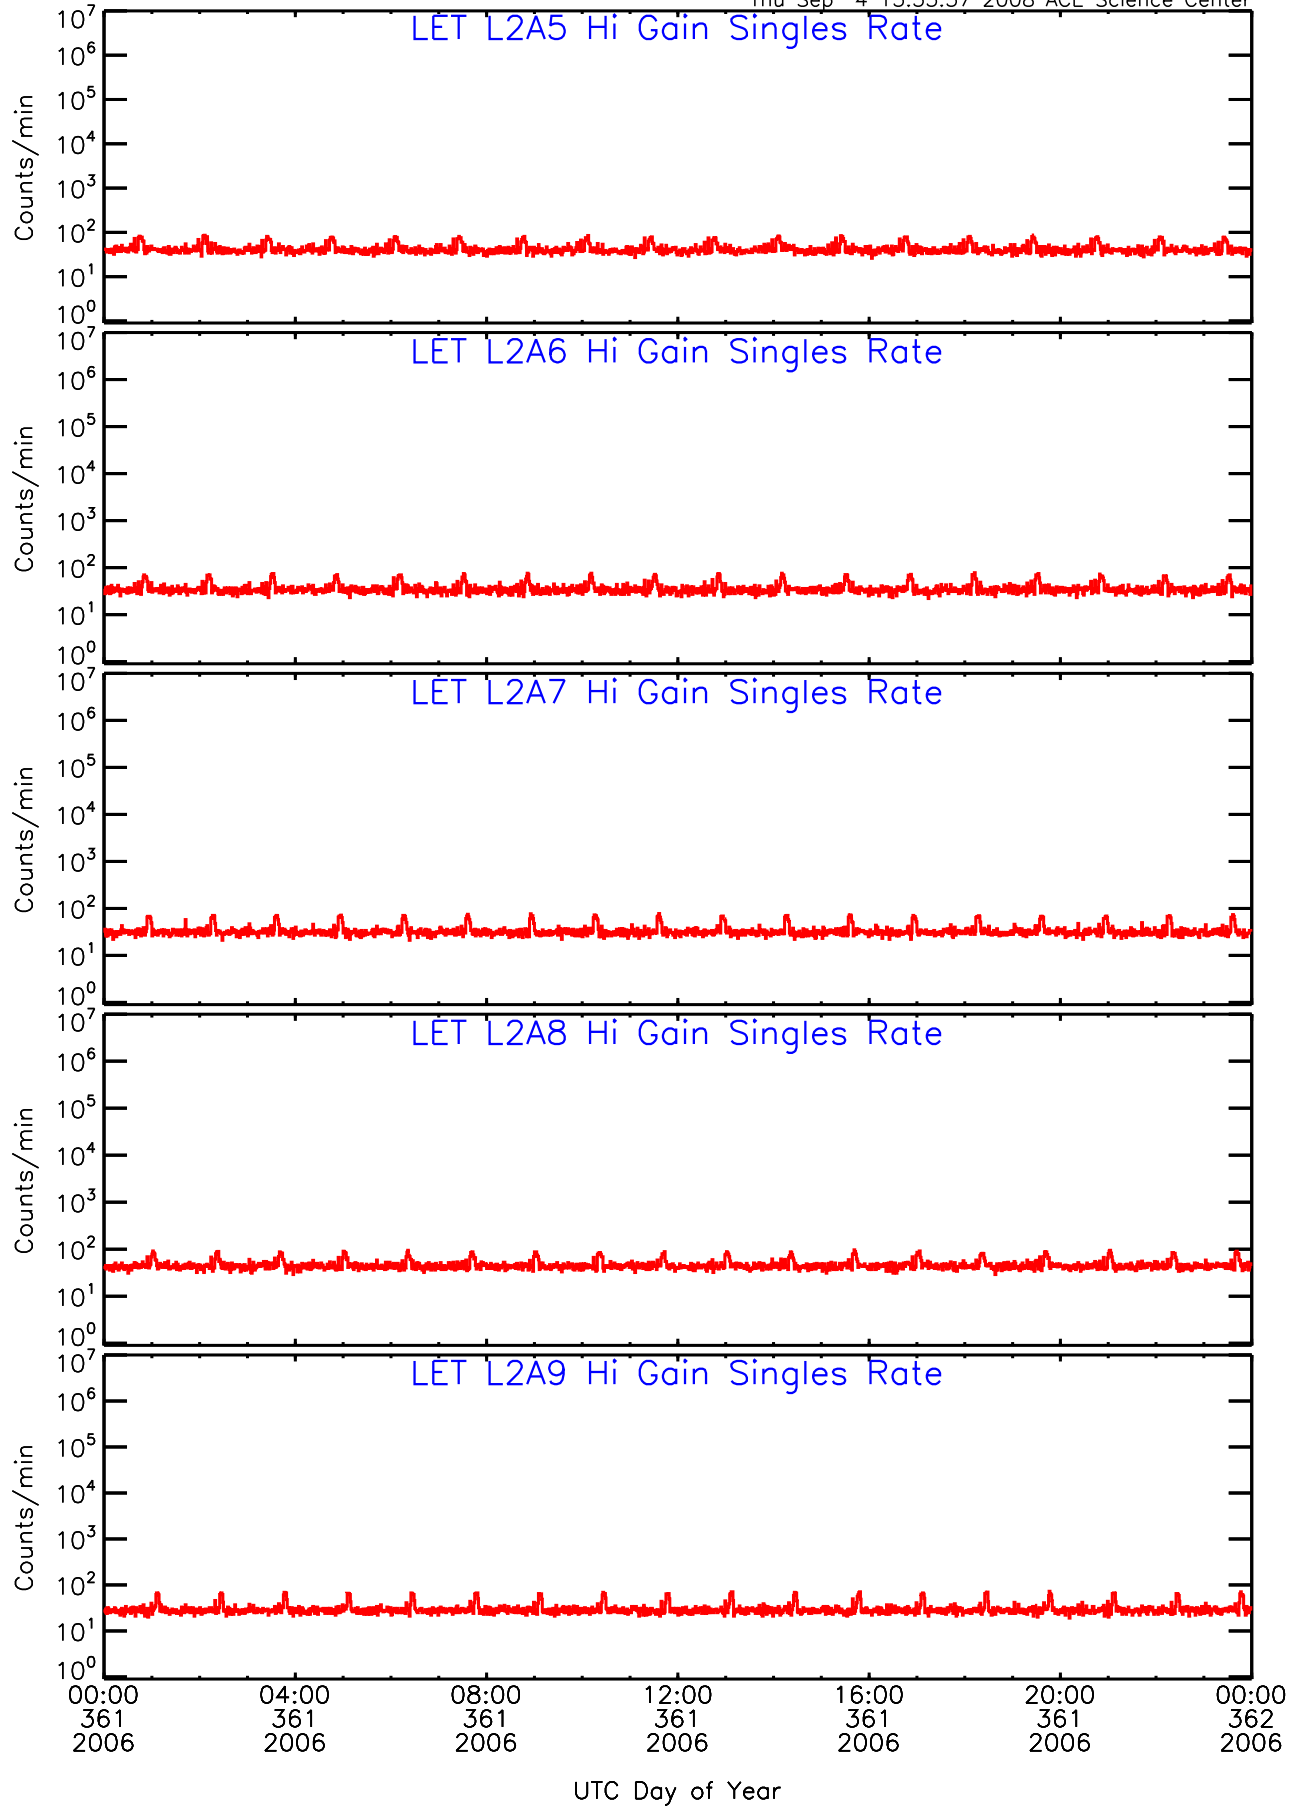

LET behind Hi-Gain SINGLES RATES Data for 2006-361

Thu Sep 4 15:53:57 2008 ACE Science Center