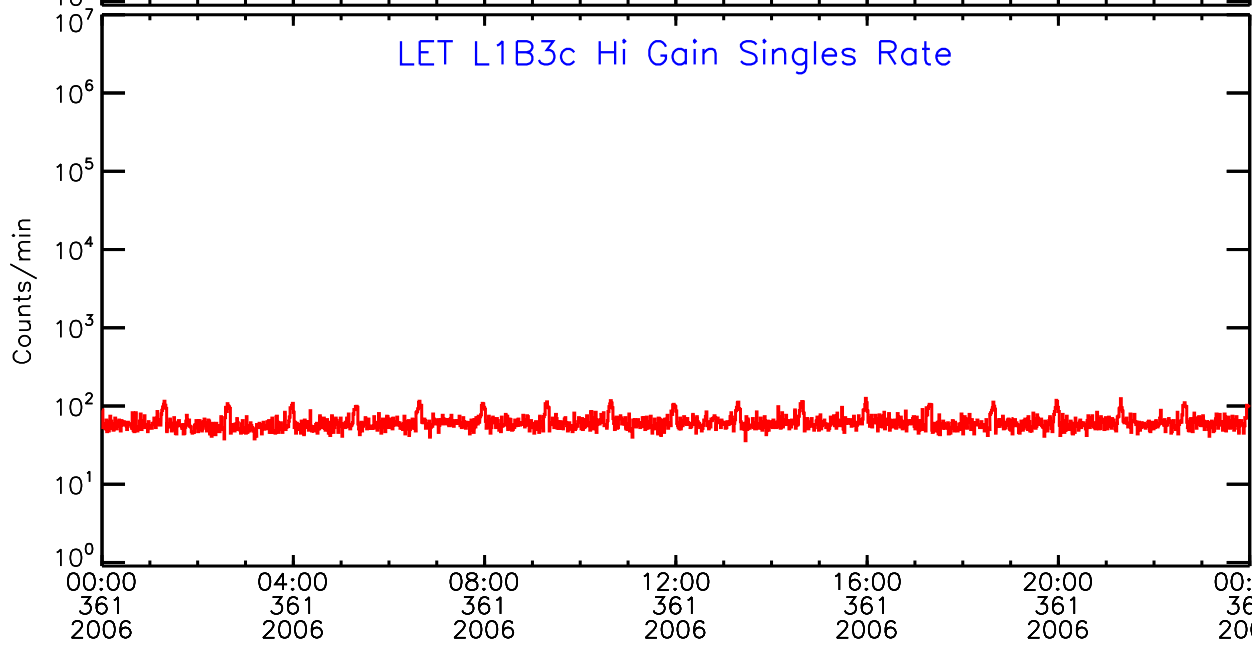

LET behind Hi-Gain SINGLES RATES Data for 2006-361

Thu Sep 4 15:53:30 2008 ACE Science Center

UTC Day of Year