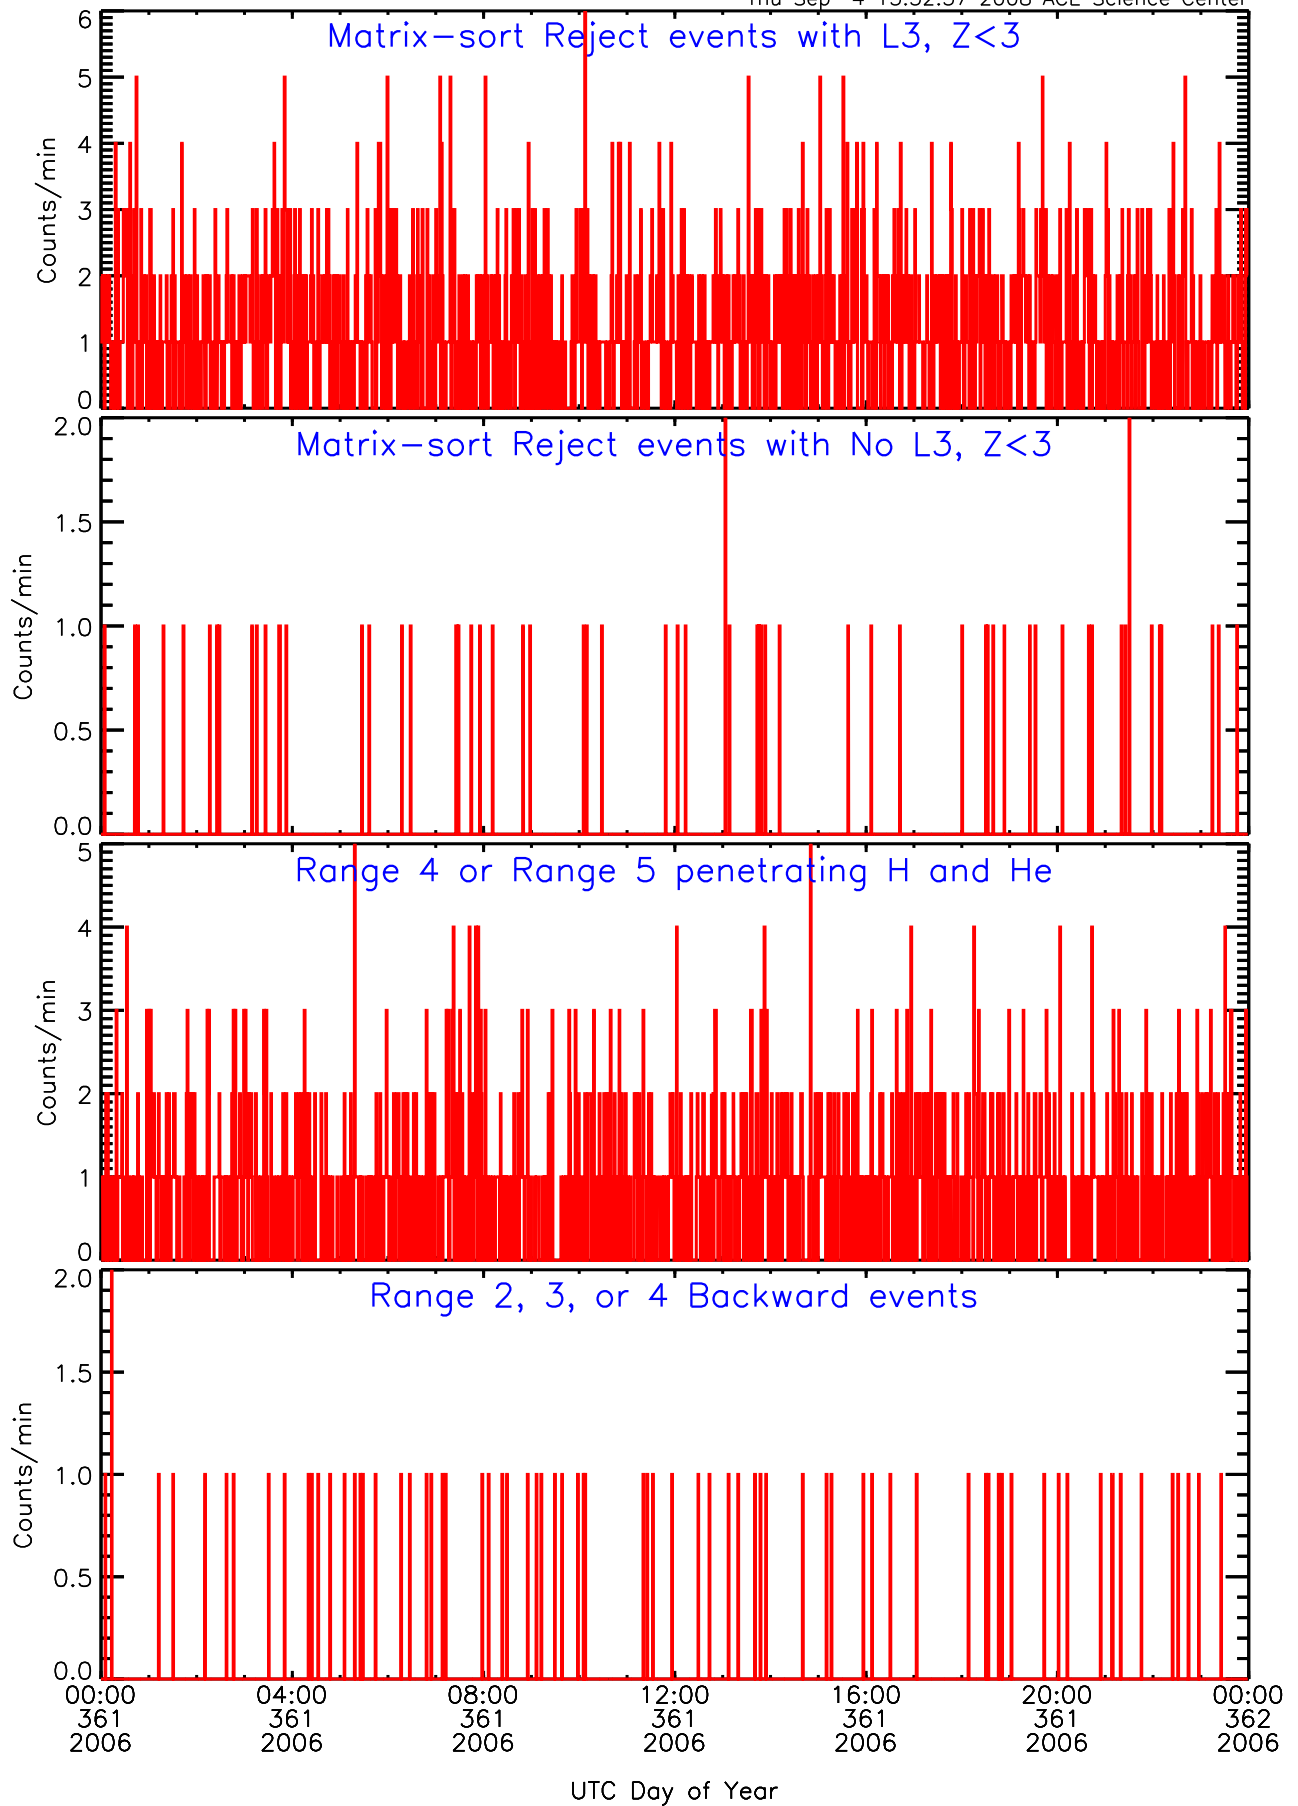

LET behind Livetime/Trigger Data for 2006-361

Thu Sep 4 15:53:12 2008 ACE Science Center

LET behind EVPRATES Data for 2006-361

Thu Sep 4 15:52:40 2008 ACE Science Center

LET behind EVPRATES Data for 2006-361

Thu Sep 4 15:52:40 2008 ACE Science Center

LET behind EVPRATES Data for 2006-361

Thu Sep 4 15:52:40 2008 ACE Science Center

LET behind EVPRATES Data for 2006-361

Thu Sep 4 15:52:41 2008 ACE Science Center

LET behind BUFRATES Data for 2006-361

Thu Sep 4 15:52:56 2008 ACE Science Center

LET behind BUFRATES Data for 2006-361

Thu Sep 4 15:52:56 2008 ACE Science Center

LET behind BUFRATES Data for 2006-361

Thu Sep 4 15:52:56 2008 ACE Science Center

LET behind BUFRATES Data for 2006-361

Thu Sep 4 15:52:57 2008 ACE Science Center

LET behind BUFRATES Data for 2006-361

Thu Sep 4 15:52:57 2008 ACE Science Center

LET behind BUFRATES Data for 2006-361

Thu Sep 4 15:52:57 2008 ACE Science Center