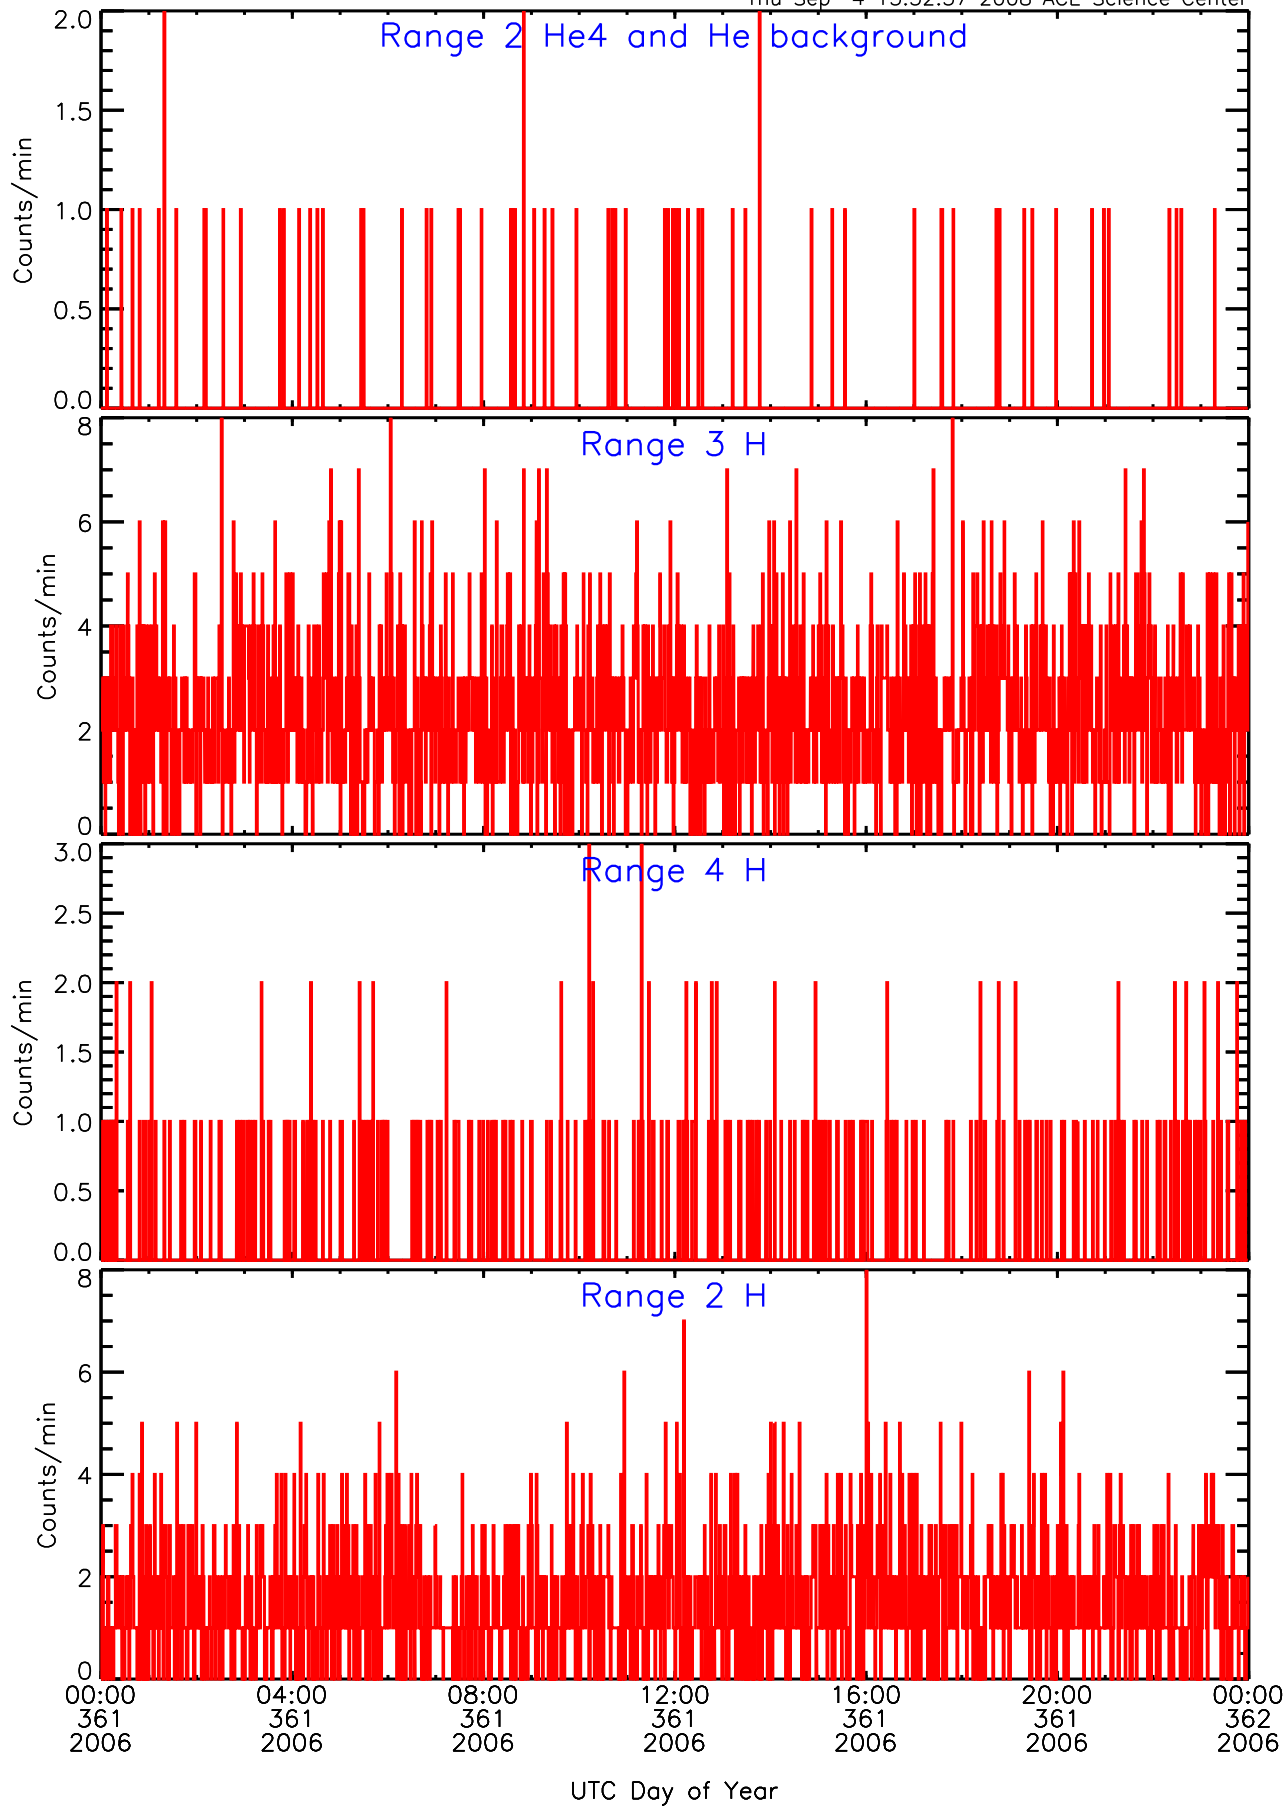

LET behind Livetime/Trigger Data for 2006-361

Thu Sep 4 15:53:12 2008 ACE Science Center

LET behind EVPRATES Data for 2006-361

Thu Sep 4 15:52:40 2008 ACE Science Center

LET behind EVPRATES Data for 2006-361

Thu Sep 4 15:52:40 2008 ACE Science Center

LET behind EVPRATES Data for 2006-361

Thu Sep 4 15:52:40 2008 ACE Science Center

LET behind EVPRATES Data for 2006-361

Thu Sep 4 15:52:41 2008 ACE Science Center

LET behind BUFRATES Data for 2006-361

Thu Sep 4 15:52:56 2008 ACE Science Center

LET behind BUFRATES Data for 2006-361

Thu Sep 4 15:52:56 2008 ACE Science Center

LET behind BUFRATES Data for 2006-361

Thu Sep 4 15:52:56 2008 ACE Science Center

LET behind BUFRATES Data for 2006-361

Thu Sep 4 15:52:57 2008 ACE Science Center

LET behind BUFRATES Data for 2006-361

Thu Sep 4 15:52:57 2008 ACE Science Center

LET behind BUFRATES Data for 2006-361

Thu Sep 4 15:52:57 2008 ACE Science Center