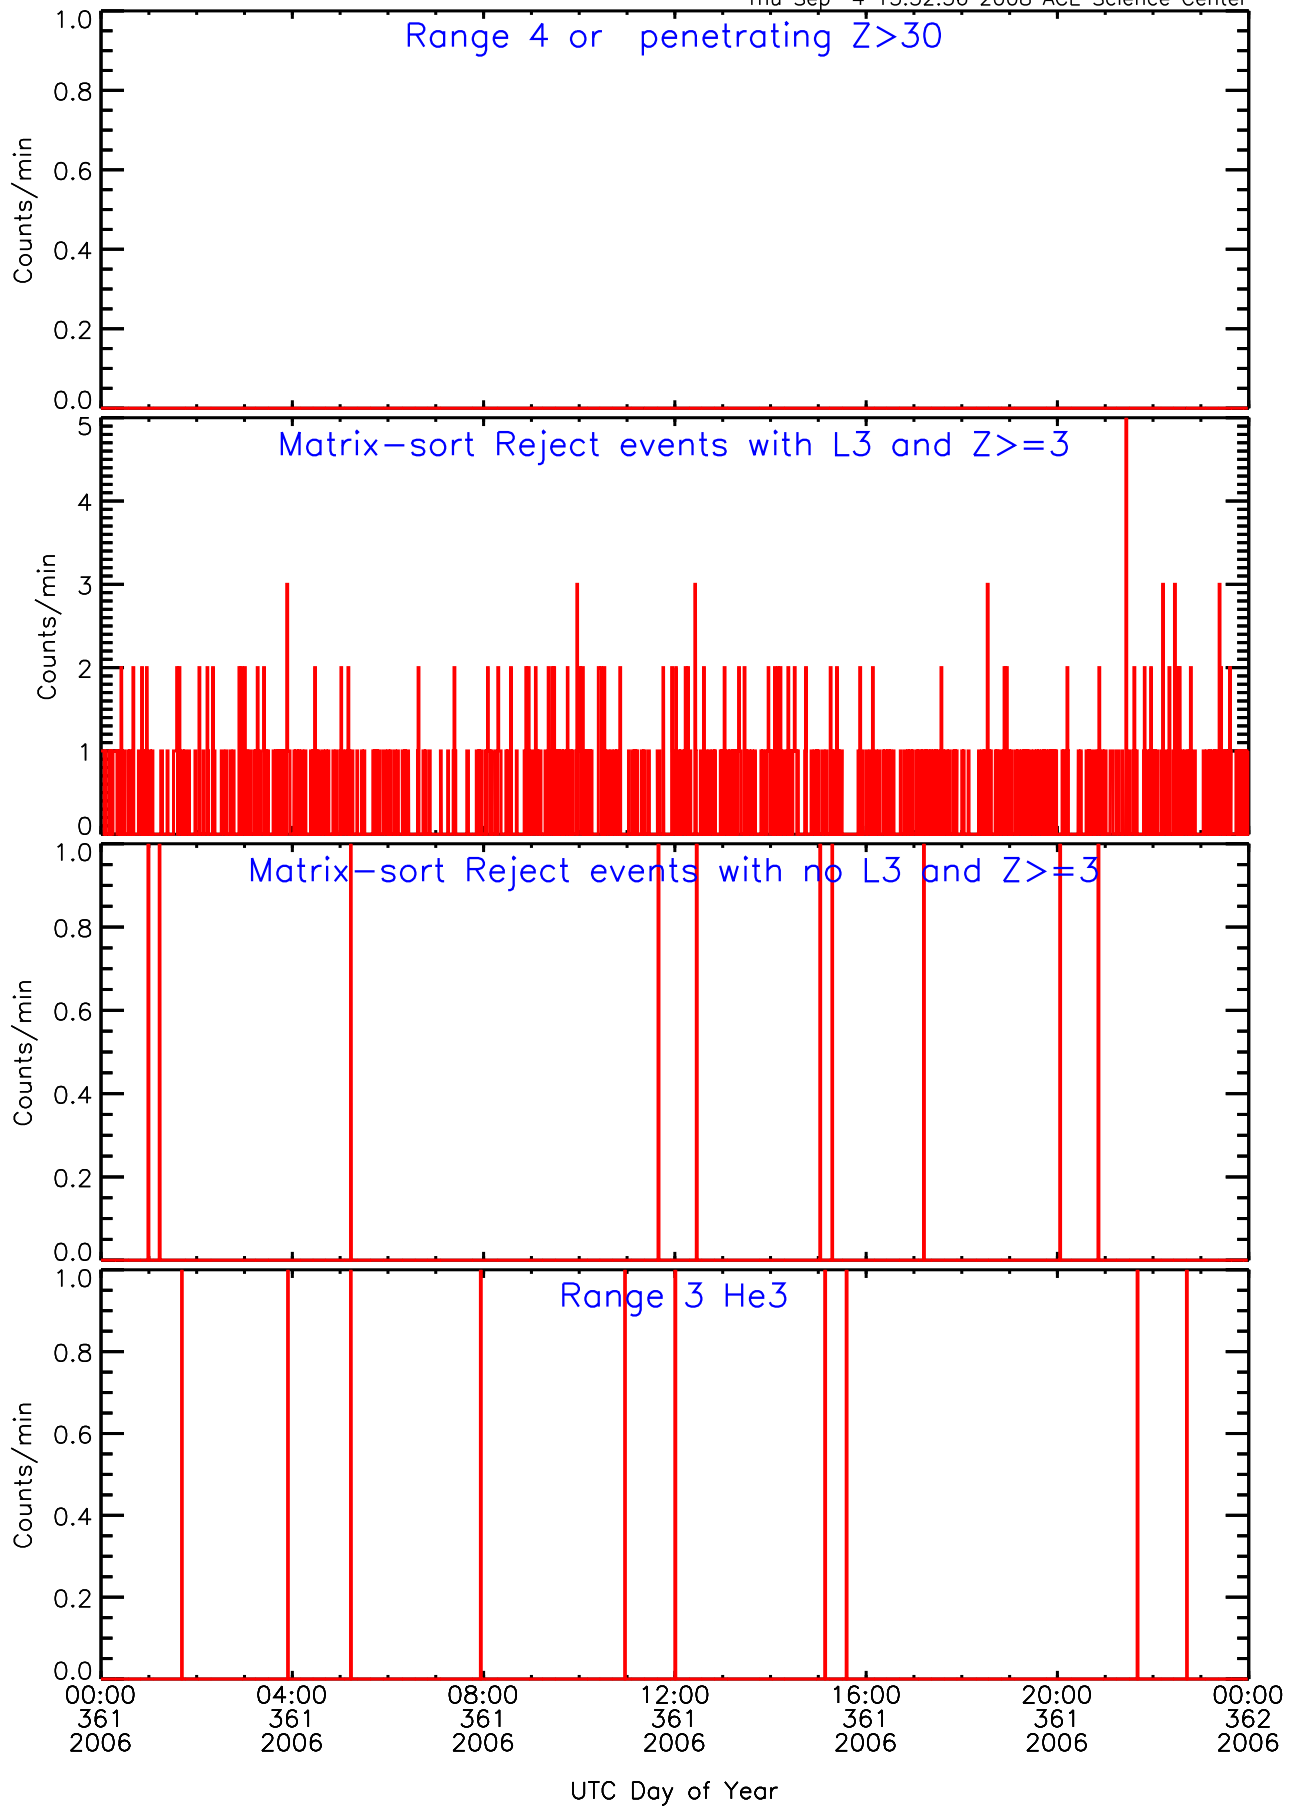

LET behind Livetime/Trigger Data for 2006-361

Thu Sep 4 15:53:12 2008 ACE Science Center

LET behind EVPRATES Data for 2006-361

Thu Sep 4 15:52:40 2008 ACE Science Center

LET behind EVPRATES Data for 2006-361

Thu Sep 4 15:52:40 2008 ACE Science Center

LET behind EVPRATES Data for 2006-361

Thu Sep 4 15:52:40 2008 ACE Science Center

LET behind EVPRATES Data for 2006-361

Thu Sep 4 15:52:41 2008 ACE Science Center

LET behind BUFRATES Data for 2006-361

Thu Sep 4 15:52:56 2008 ACE Science Center

LET behind BUFRATES Data for 2006-361

Thu Sep 4 15:52:56 2008 ACE Science Center

LET behind BUFRATES Data for 2006-361

Thu Sep 4 15:52:56 2008 ACE Science Center

LET behind BUFRATES Data for 2006-361

Thu Sep 4 15:52:57 2008 ACE Science Center

LET behind BUFRATES Data for 2006-361

Thu Sep 4 15:52:57 2008 ACE Science Center

LET behind BUFRATES Data for 2006-361

Thu Sep 4 15:52:57 2008 ACE Science Center