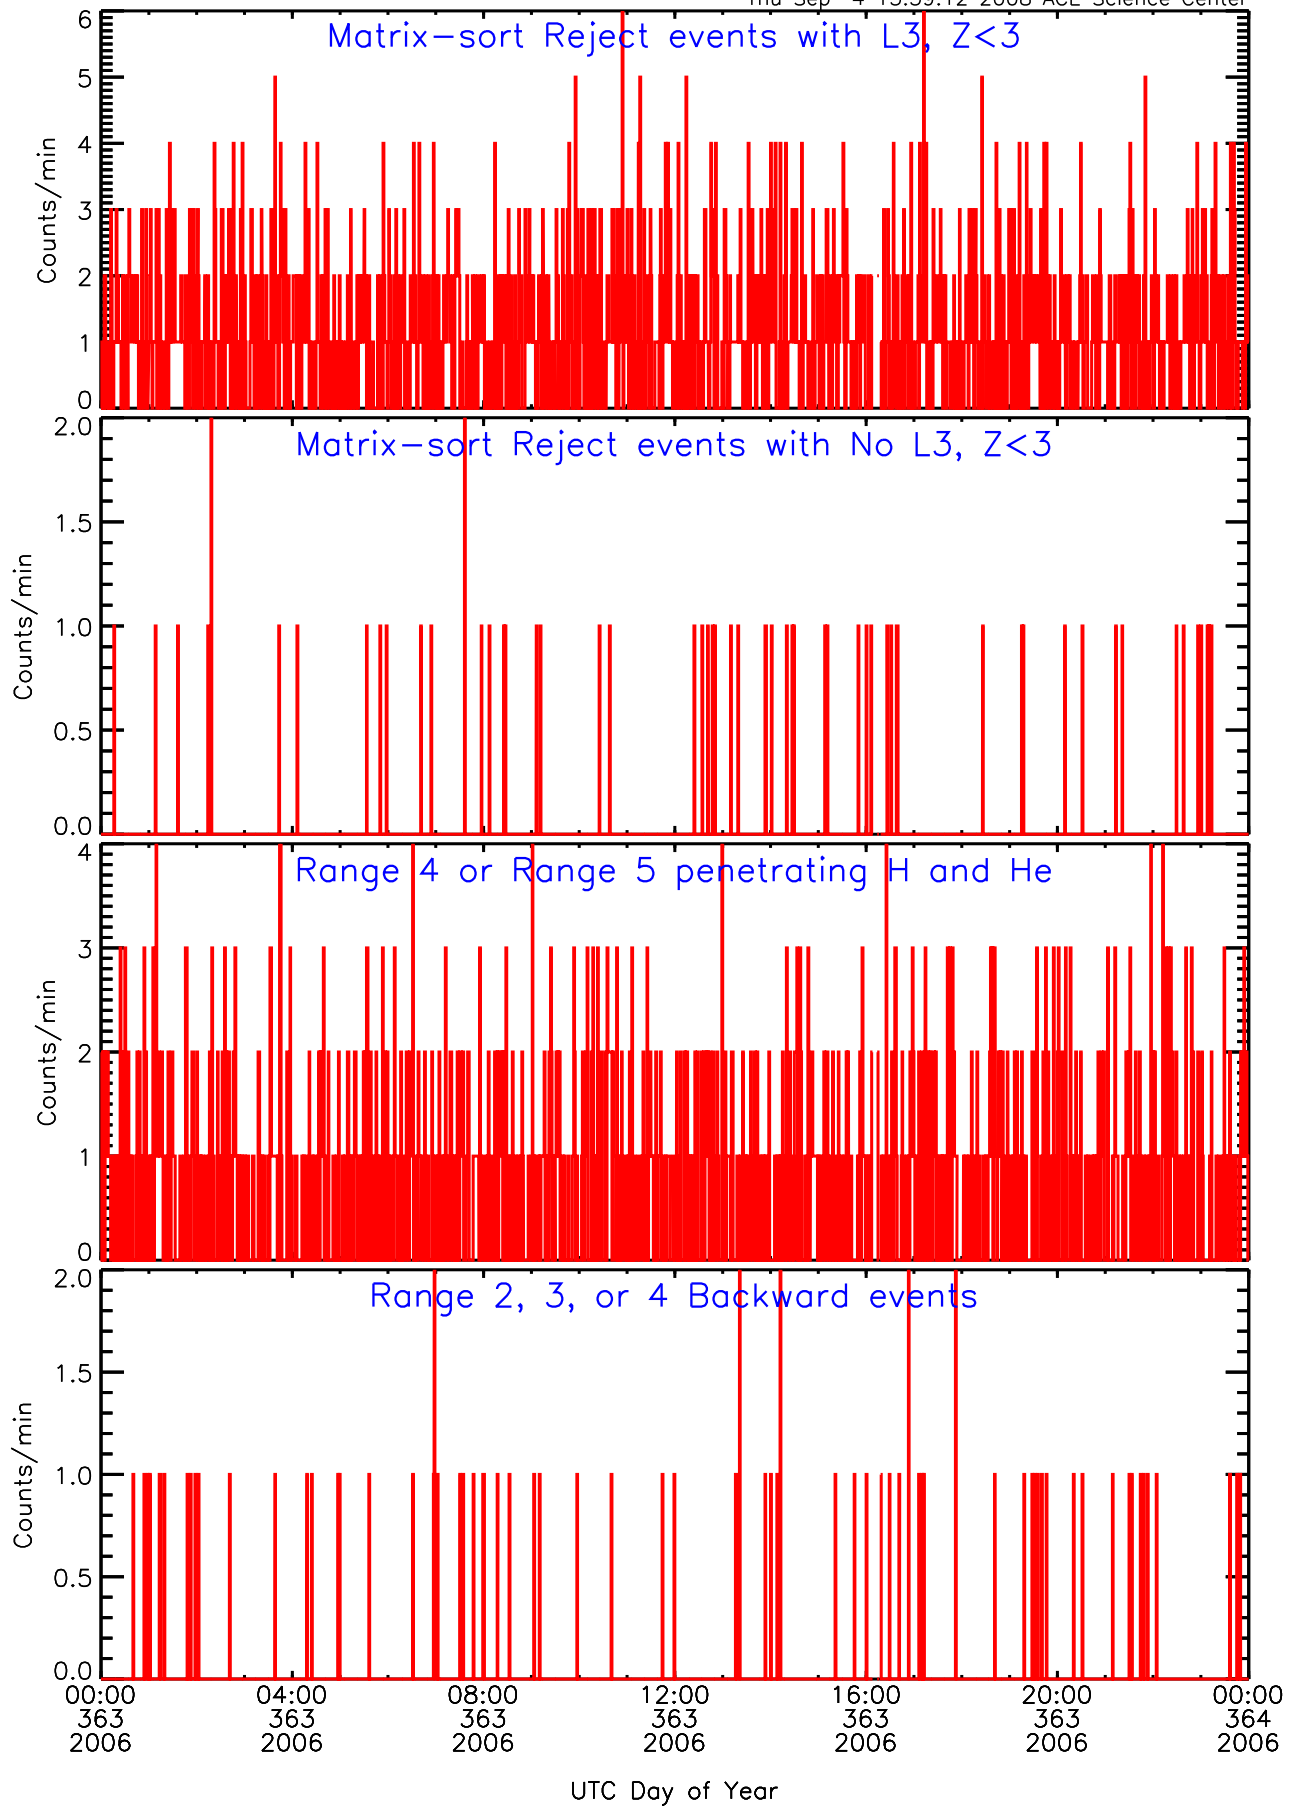

LET behind Livetime/Trigger Data for 2006-363

Thu Sep 4 15:59:26 2008 ACE Science Center

LET behind EVPRATES Data for 2006-363

Thu Sep 4 15:58:54 2008 ACE Science Center

LET behind EVPRATES Data for 2006-363

Thu Sep 4 15:58:55 2008 ACE Science Center

LET behind EVPRATES Data for 2006-363

Thu Sep 4 15:58:55 2008 ACE Science Center

LET behind EVPRATES Data for 2006-363

Thu Sep 4 15:58:55 2008 ACE Science Center

LET behind BUFRATES Data for 2006-363

Thu Sep 4 15:59:10 2008 ACE Science Center

LET behind BUFRATES Data for 2006-363

Thu Sep 4 15:59:11 2008 ACE Science Center

LET behind BUFRATES Data for 2006-363

Thu Sep 4 15:59:11 2008 ACE Science Center

LET behind BUFRATES Data for 2006-363

Thu Sep 4 15:59:11 2008 ACE Science Center

LET behind BUFRATES Data for 2006-363

Thu Sep 4 15:59:11 2008 ACE Science Center

LET behind BUFRATES Data for 2006-363

Thu Sep 4 15:59:12 2008 ACE Science Center