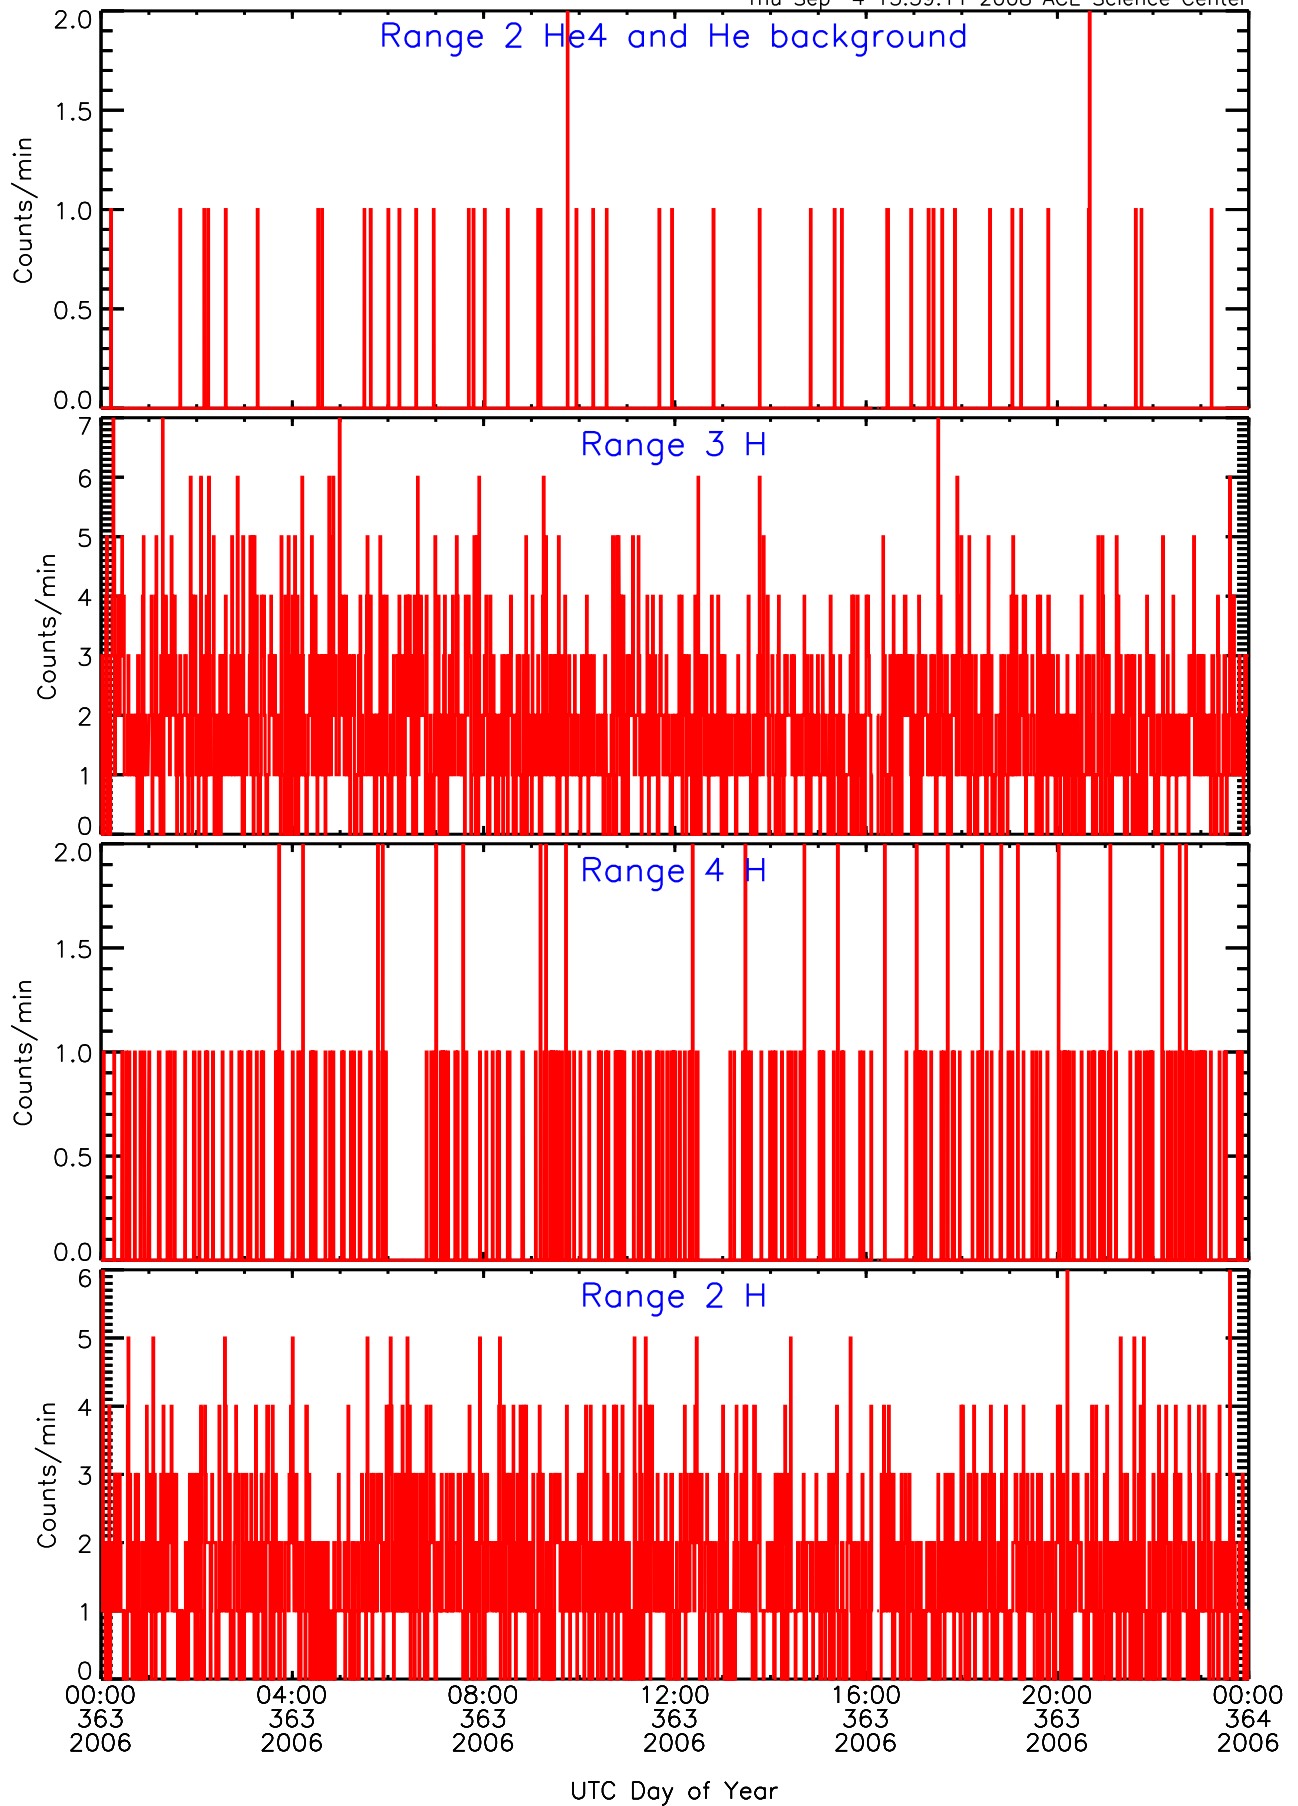

LET behind Livetime/Trigger Data for 2006-363

Thu Sep 4 15:59:26 2008 ACE Science Center

LET behind EVPRATES Data for 2006-363

Thu Sep 4 15:58:54 2008 ACE Science Center

LET behind EVPRATES Data for 2006-363

Thu Sep 4 15:58:55 2008 ACE Science Center

LET behind EVPRATES Data for 2006-363

Thu Sep 4 15:58:55 2008 ACE Science Center

LET behind EVPRATES Data for 2006-363

Thu Sep 4 15:58:55 2008 ACE Science Center

LET behind BUFRATES Data for 2006-363

Thu Sep 4 15:59:10 2008 ACE Science Center

LET behind BUFRATES Data for 2006-363

Thu Sep 4 15:59:11 2008 ACE Science Center

LET behind BUFRATES Data for 2006-363

Thu Sep 4 15:59:11 2008 ACE Science Center

LET behind BUFRATES Data for 2006-363

Thu Sep 4 15:59:11 2008 ACE Science Center

LET behind BUFRATES Data for 2006-363

Thu Sep 4 15:59:11 2008 ACE Science Center

LET behind BUFRATES Data for 2006-363

Thu Sep 4 15:59:12 2008 ACE Science Center