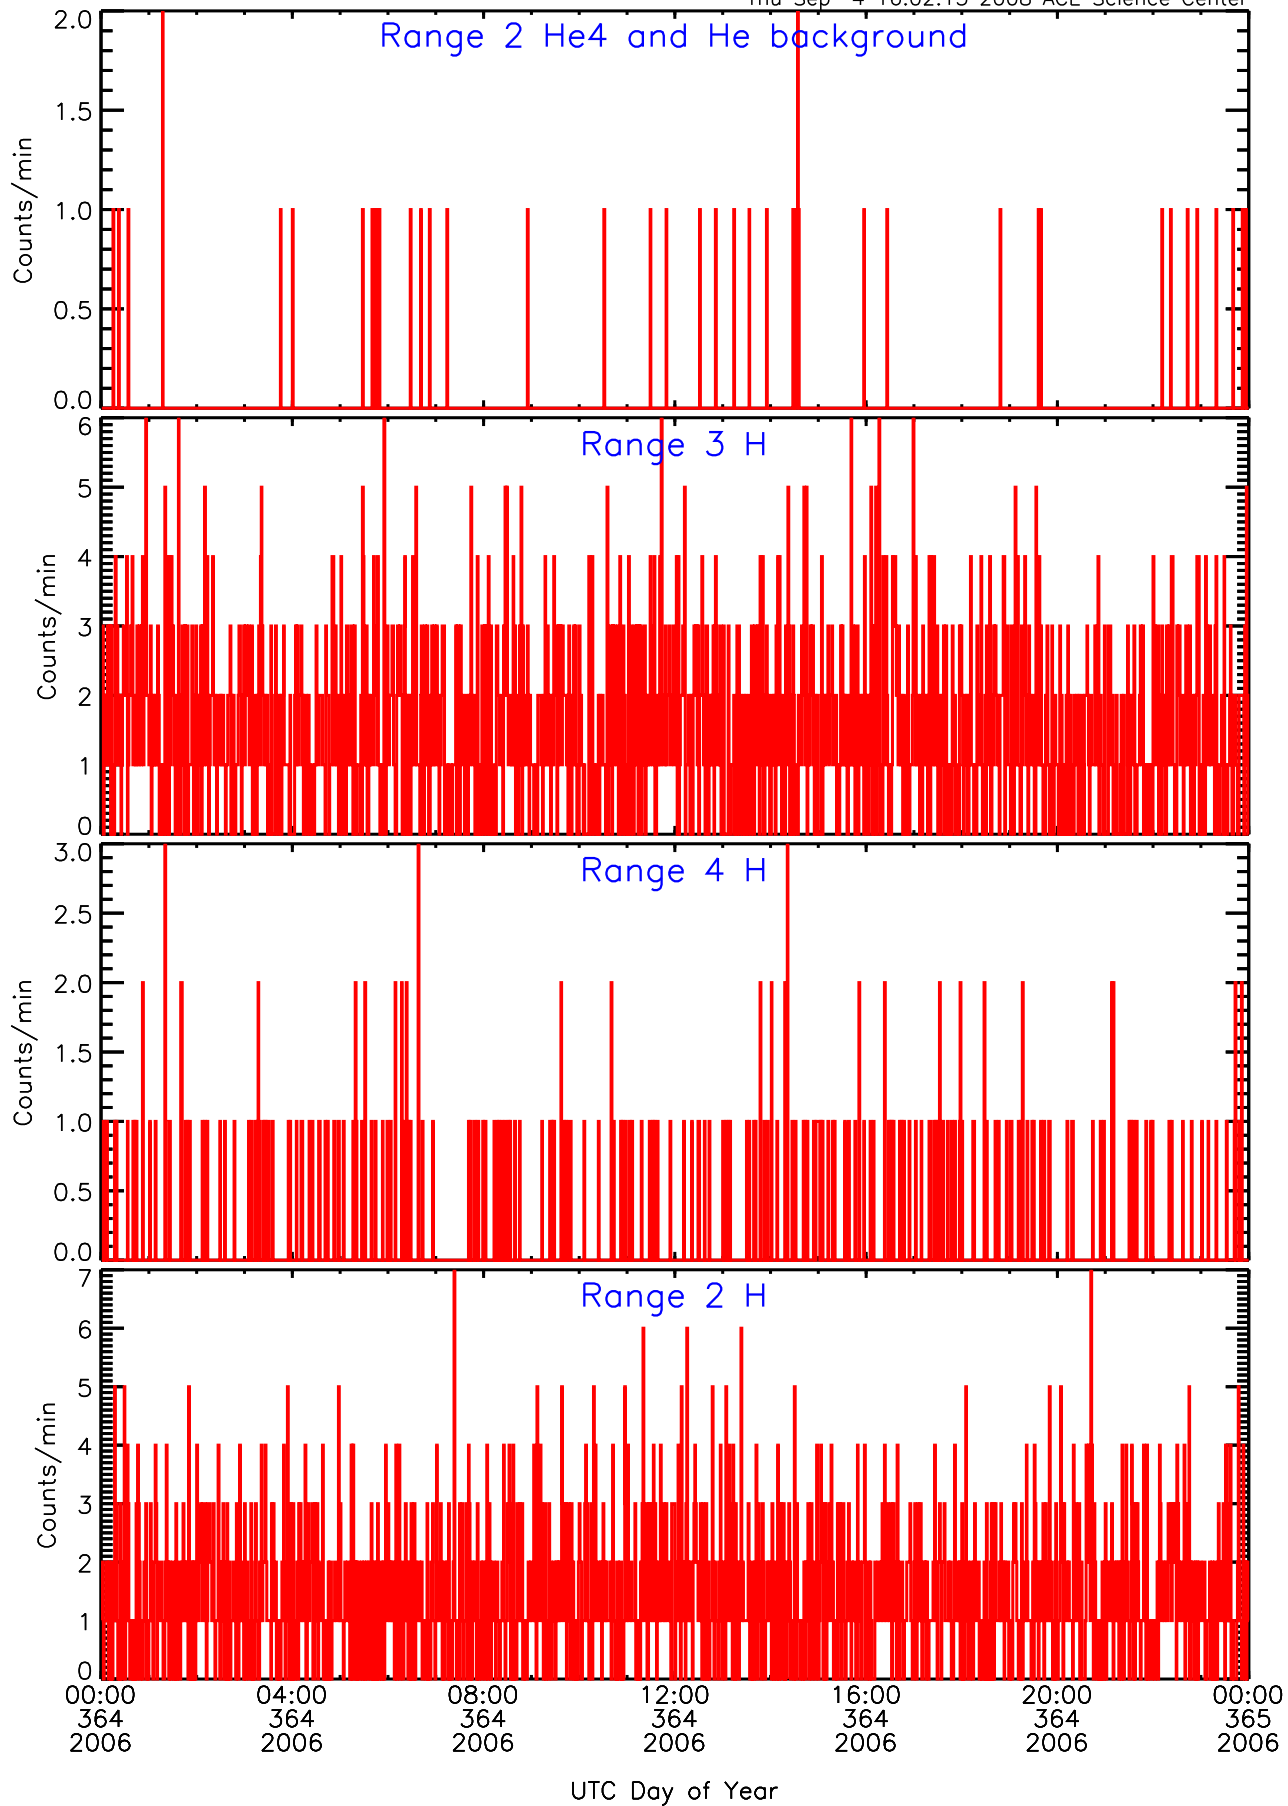

LET behind Livetime/Trigger Data for 2006-364

Thu Sep 4 16:02:29 2008 ACE Science Center

LET behind EVPRATES Data for 2006-364

Thu Sep 4 16:01:58 2008 ACE Science Center

LET behind EVPRATES Data for 2006-364

Thu Sep 4 16:01:58 2008 ACE Science Center

LET behind EVPRATES Data for 2006-364

Thu Sep 4 16:01:58 2008 ACE Science Center

LET behind EVPRATES Data for 2006-364

Thu Sep 4 16:01:59 2008 ACE Science Center

LET behind BUFRATES Data for 2006-364

Thu Sep 4 16:02:14 2008 ACE Science Center

LET behind BUFRATES Data for 2006-364

Thu Sep 4 16:02:14 2008 ACE Science Center

LET behind BUFRATES Data for 2006-364

Thu Sep 4 16:02:14 2008 ACE Science Center

LET behind BUFRATES Data for 2006-364

Thu Sep 4 16:02:14 2008 ACE Science Center

LET behind BUFRATES Data for 2006-364

Thu Sep 4 16:02:15 2008 ACE Science Center

LET behind BUFRATES Data for 2006-364

Thu Sep 4 16:02:15 2008 ACE Science Center