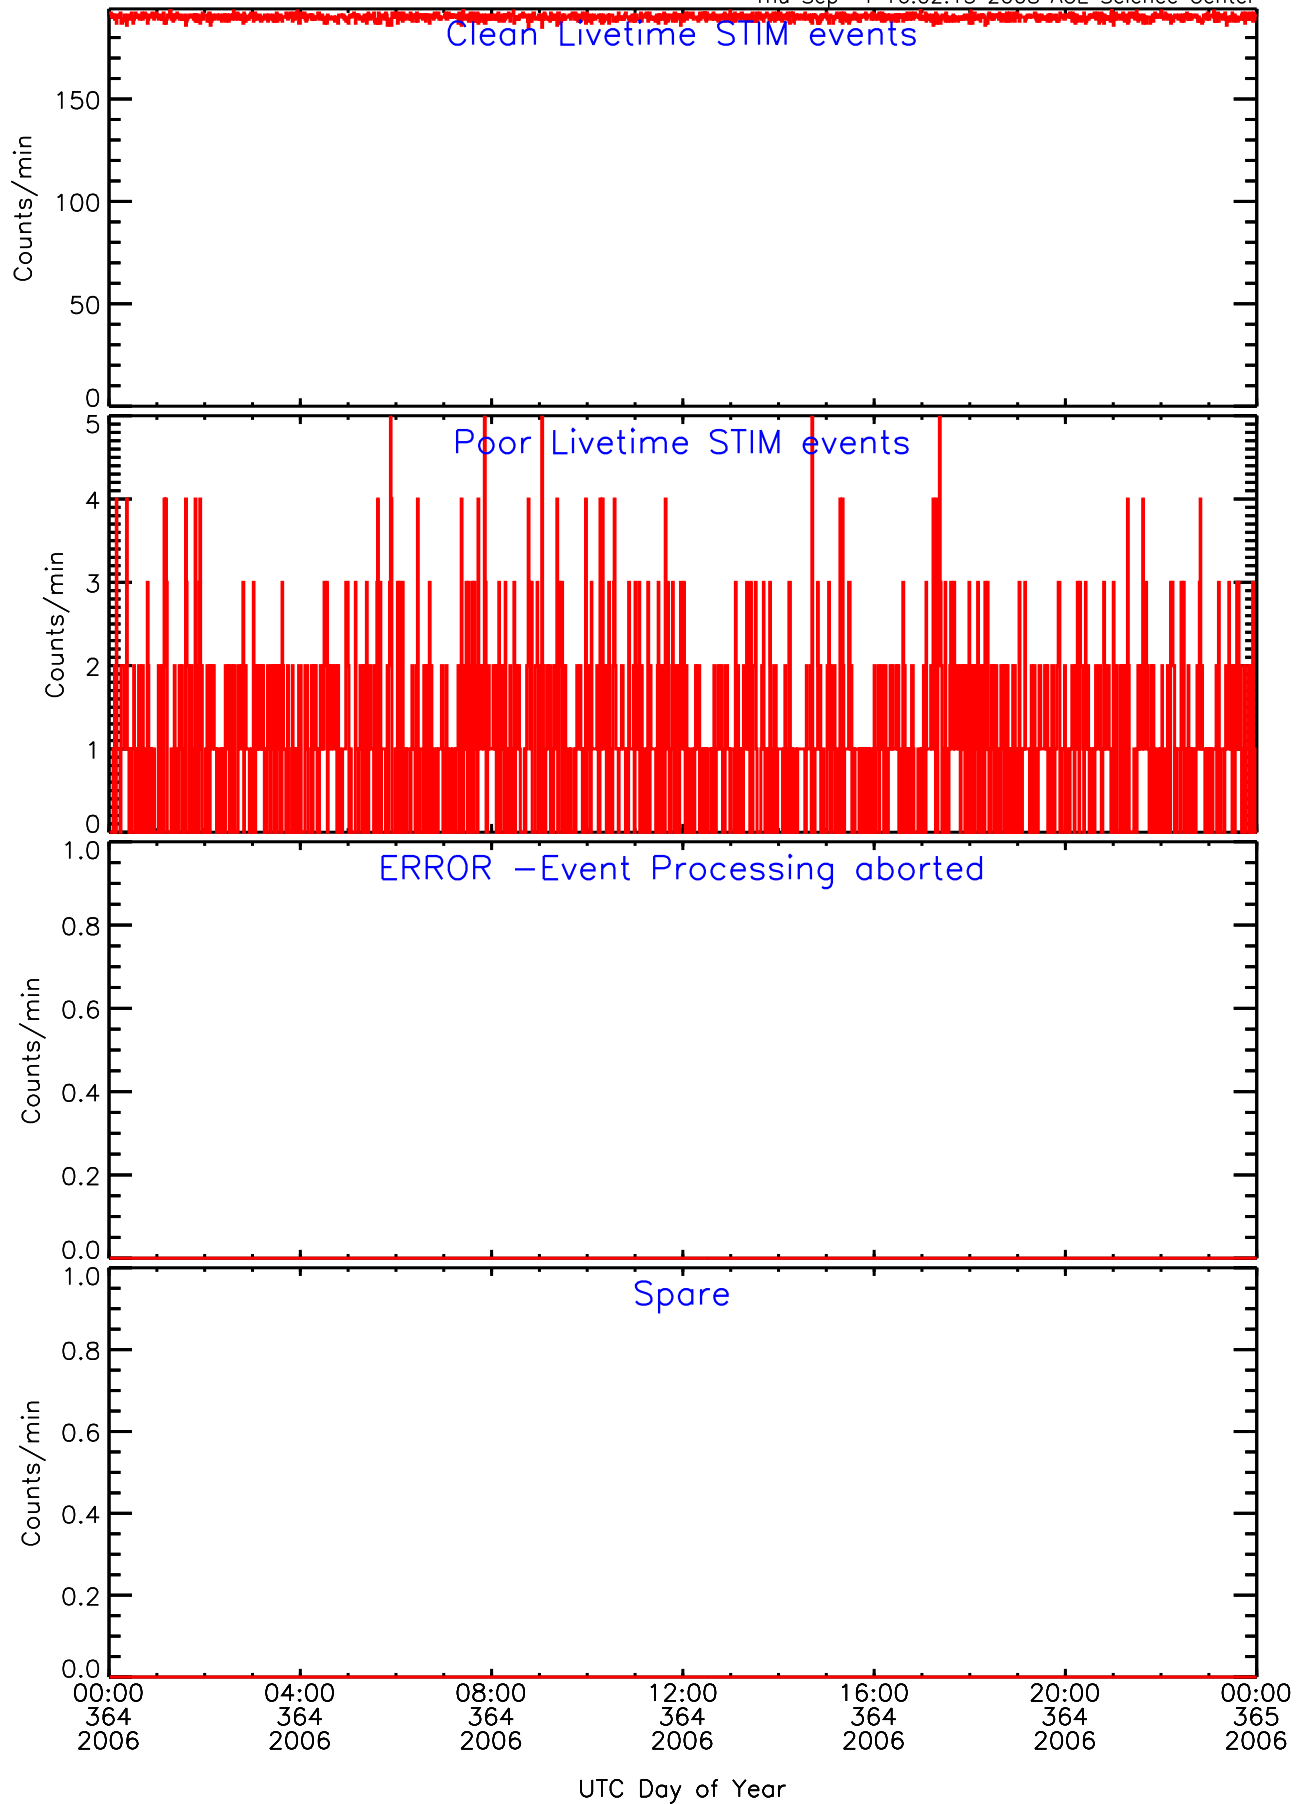

LET behind BUFRATES Data for 2006-364

Thu Sep 4 16:02:15 2008 ACE Science Center