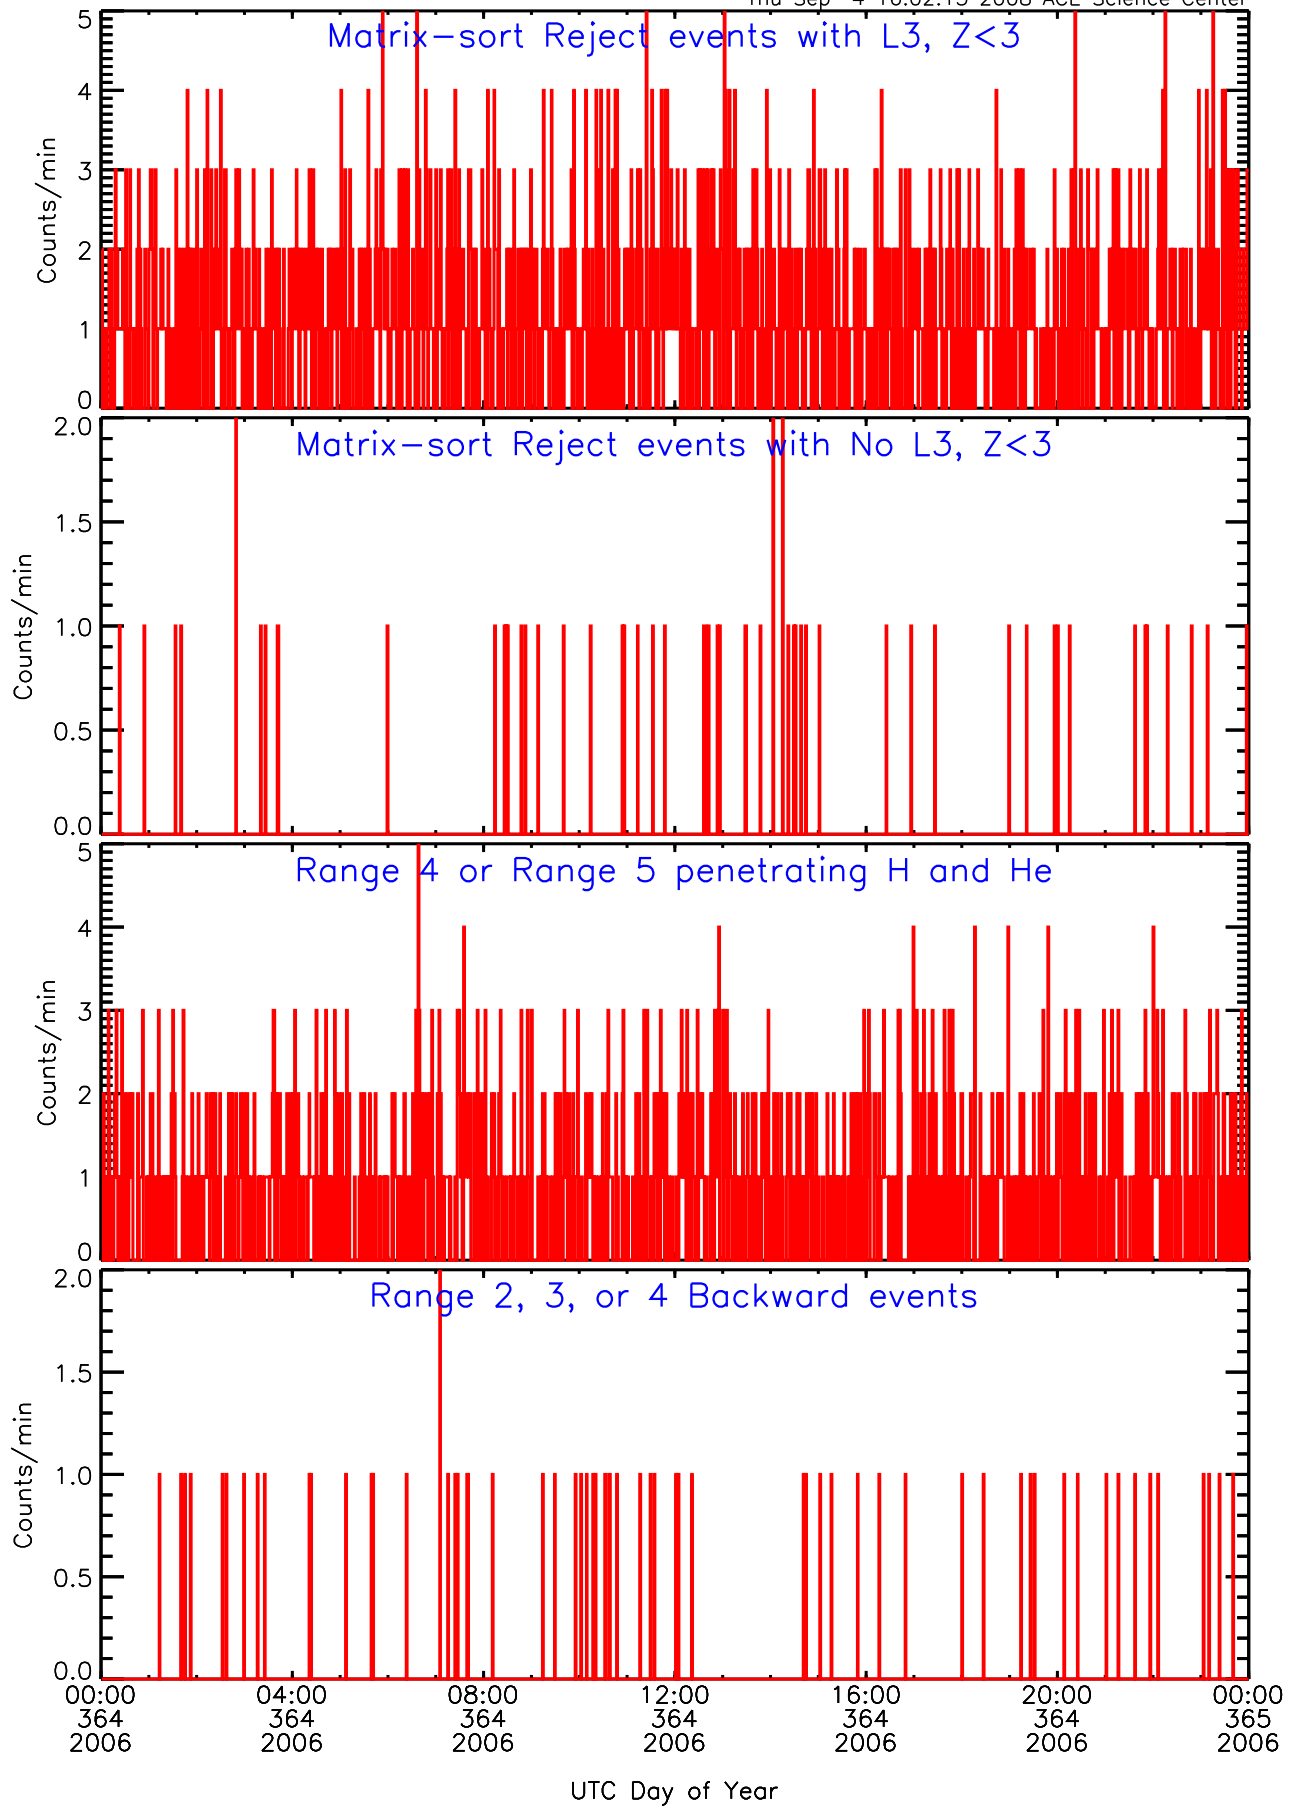

LET behind Livetime/Trigger Data for 2006-364

Thu Sep 4 16:02:29 2008 ACE Science Center

LET behind EVPRATES Data for 2006-364

Thu Sep 4 16:01:58 2008 ACE Science Center

LET behind EVPRATES Data for 2006-364

Thu Sep 4 16:01:58 2008 ACE Science Center

LET behind EVPRATES Data for 2006-364

Thu Sep 4 16:01:58 2008 ACE Science Center

LET behind EVPRATES Data for 2006-364

Thu Sep 4 16:01:59 2008 ACE Science Center

LET behind BUFRATES Data for 2006-364

Thu Sep 4 16:02:14 2008 ACE Science Center

LET behind BUFRATES Data for 2006-364

Thu Sep 4 16:02:14 2008 ACE Science Center

LET behind BUFRATES Data for 2006-364

Thu Sep 4 16:02:14 2008 ACE Science Center

LET behind BUFRATES Data for 2006-364

Thu Sep 4 16:02:14 2008 ACE Science Center

LET behind BUFRATES Data for 2006-364

Thu Sep 4 16:02:15 2008 ACE Science Center

LET behind BUFRATES Data for 2006-364

Thu Sep 4 16:02:15 2008 ACE Science Center