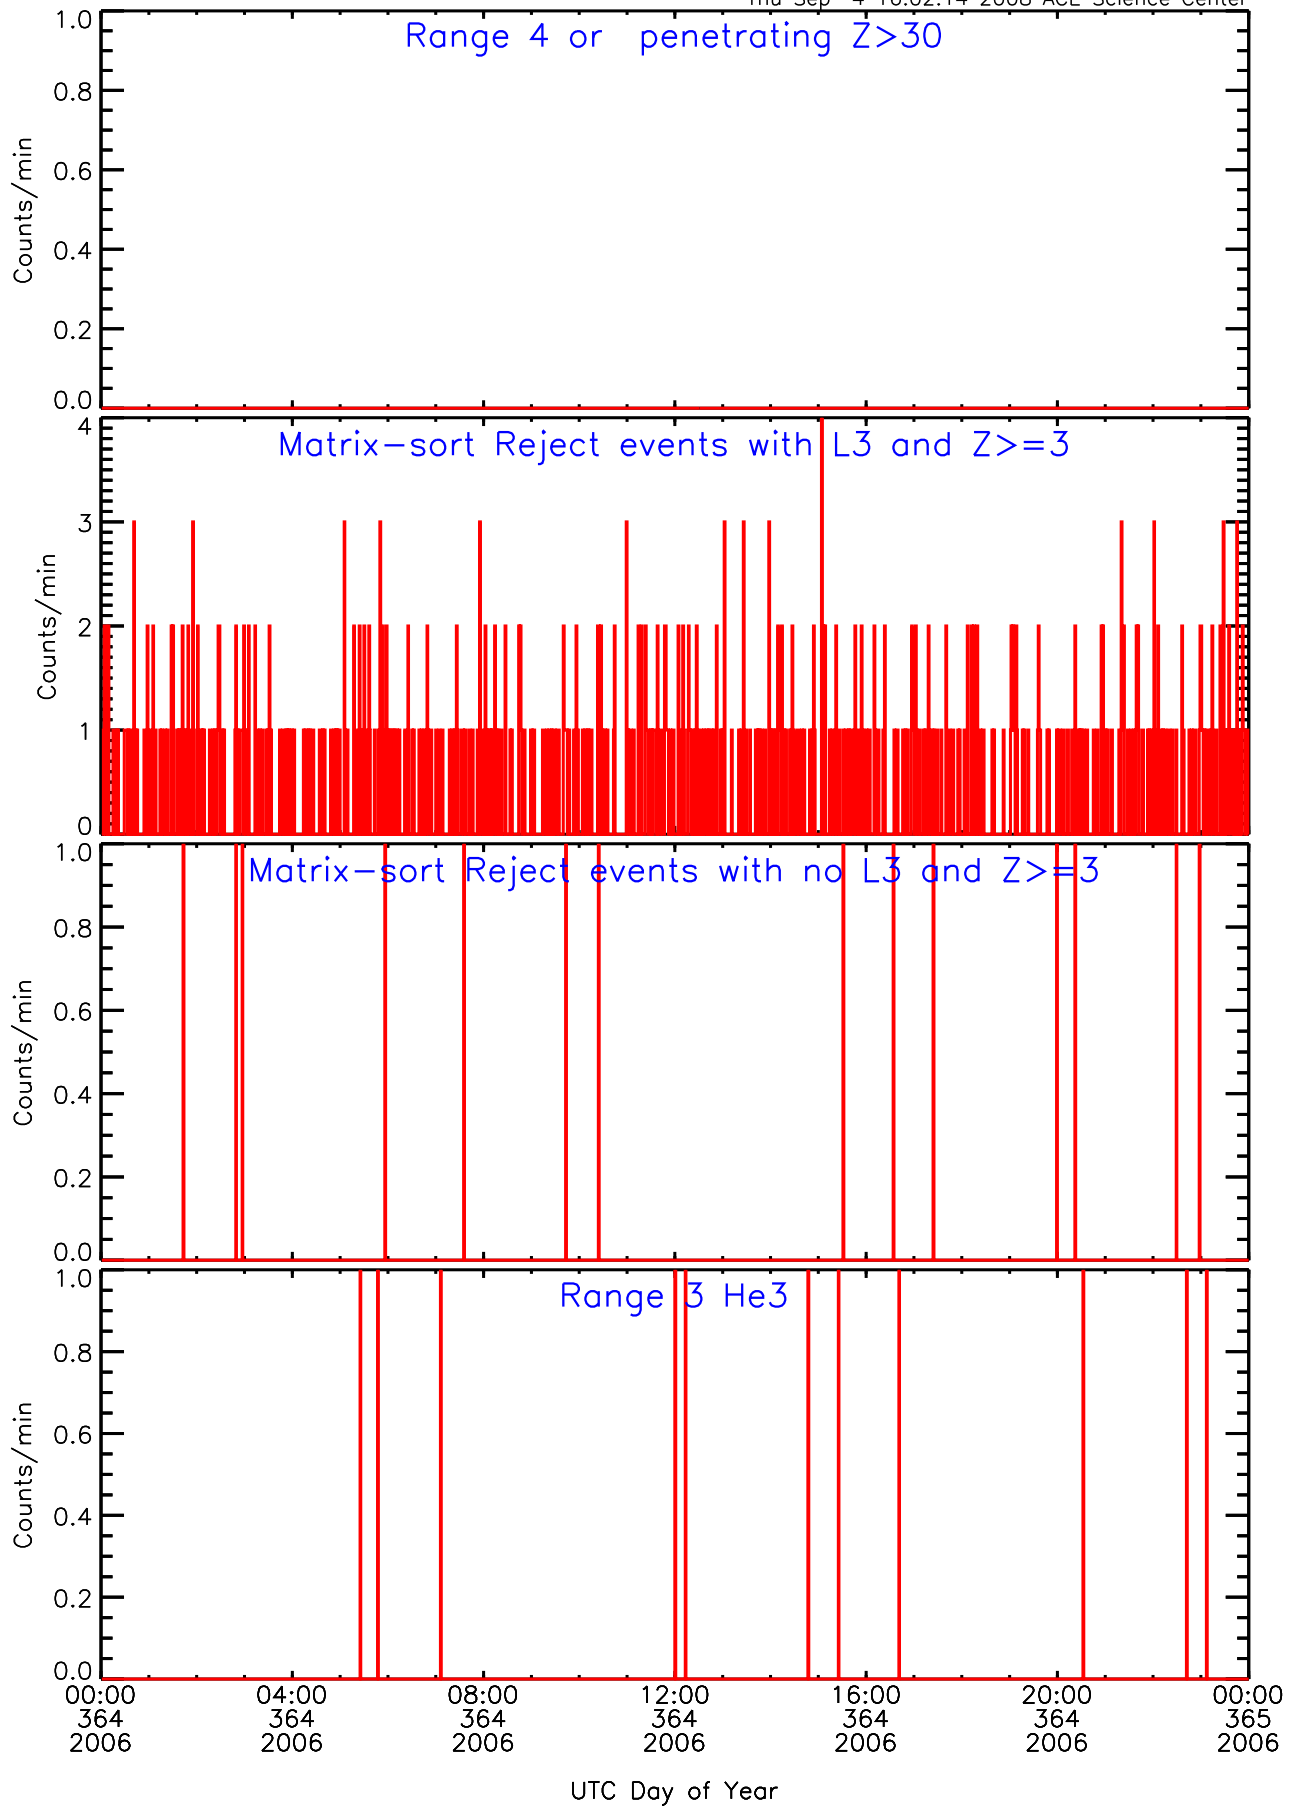

LET behind Livetime/Trigger Data for 2006-364

Thu Sep 4 16:02:29 2008 ACE Science Center

LET behind EVPRATES Data for 2006-364

Thu Sep 4 16:01:58 2008 ACE Science Center

LET behind EVPRATES Data for 2006-364

Thu Sep 4 16:01:58 2008 ACE Science Center

LET behind EVPRATES Data for 2006-364

Thu Sep 4 16:01:58 2008 ACE Science Center

LET behind EVPRATES Data for 2006-364

Thu Sep 4 16:01:59 2008 ACE Science Center

LET behind BUFRATES Data for 2006-364

Thu Sep 4 16:02:14 2008 ACE Science Center

LET behind BUFRATES Data for 2006-364

Thu Sep 4 16:02:14 2008 ACE Science Center

LET behind BUFRATES Data for 2006-364

Thu Sep 4 16:02:14 2008 ACE Science Center

LET behind BUFRATES Data for 2006-364

Thu Sep 4 16:02:14 2008 ACE Science Center

LET behind BUFRATES Data for 2006-364

Thu Sep 4 16:02:15 2008 ACE Science Center

LET behind BUFRATES Data for 2006-364

Thu Sep 4 16:02:15 2008 ACE Science Center