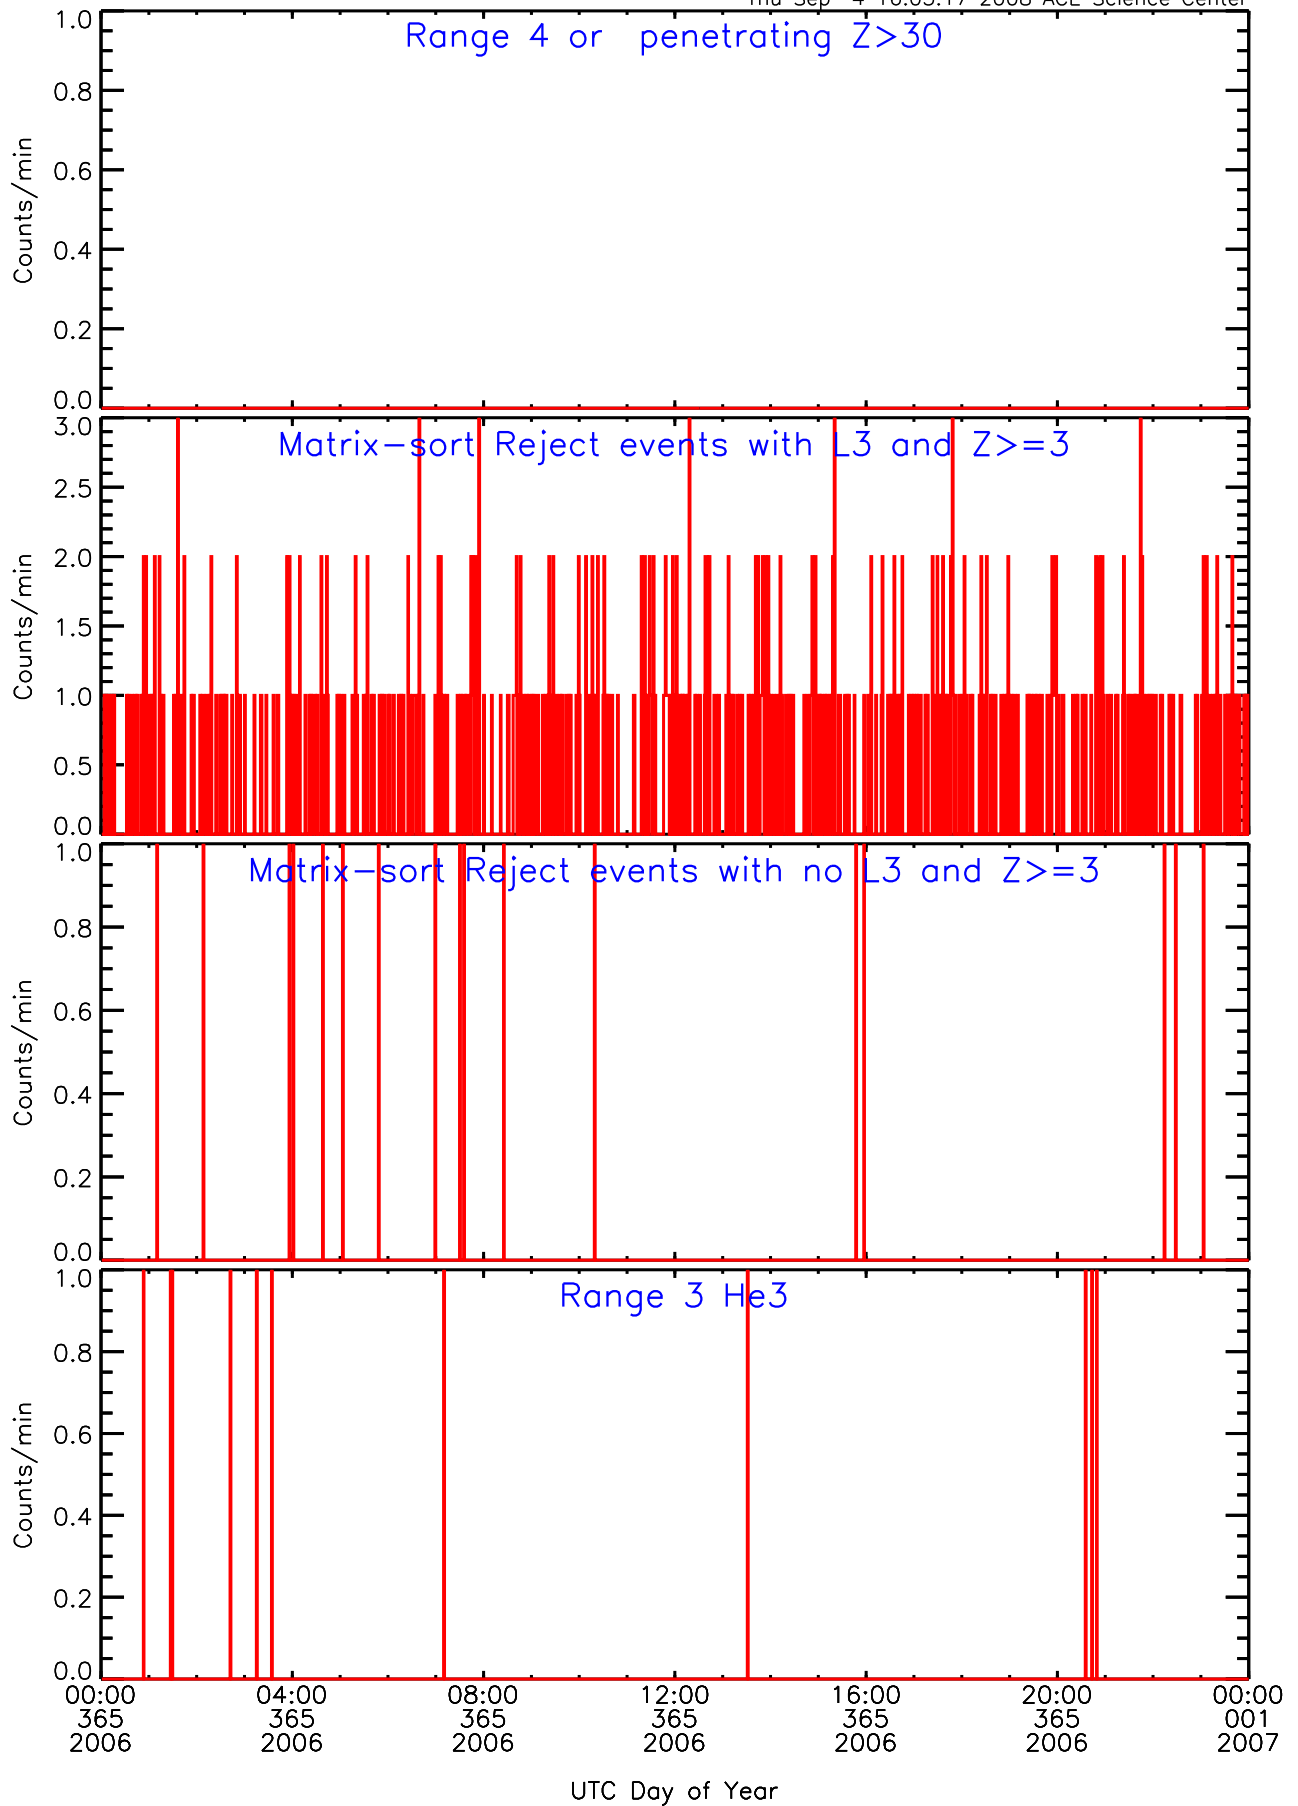

LET behind Livetime/Trigger Data for 2006-365

Thu Sep 4 16:05:32 2008 ACE Science Center

LET behind EVPRATES Data for 2006-365

Thu Sep 4 16:05:01 2008 ACE Science Center

LET behind EVPRATES Data for 2006-365

Thu Sep 4 16:05:01 2008 ACE Science Center

LET behind EVPRATES Data for 2006-365

Thu Sep 4 16:05:02 2008 ACE Science Center

LET behind EVPRATES Data for 2006-365

Thu Sep 4 16:05:02 2008 ACE Science Center

LET behind BUFRATES Data for 2006-365

Thu Sep 4 16:05:17 2008 ACE Science Center

LET behind BUFRATES Data for 2006-365

Thu Sep 4 16:05:17 2008 ACE Science Center

LET behind BUFRATES Data for 2006-365

Thu Sep 4 16:05:17 2008 ACE Science Center

LET behind BUFRATES Data for 2006-365

Thu Sep 4 16:05:17 2008 ACE Science Center

LET behind BUFRATES Data for 2006-365

Thu Sep 4 16:05:18 2008 ACE Science Center

LET behind BUFRATES Data for 2006-365

Thu Sep 4 16:05:18 2008 ACE Science Center