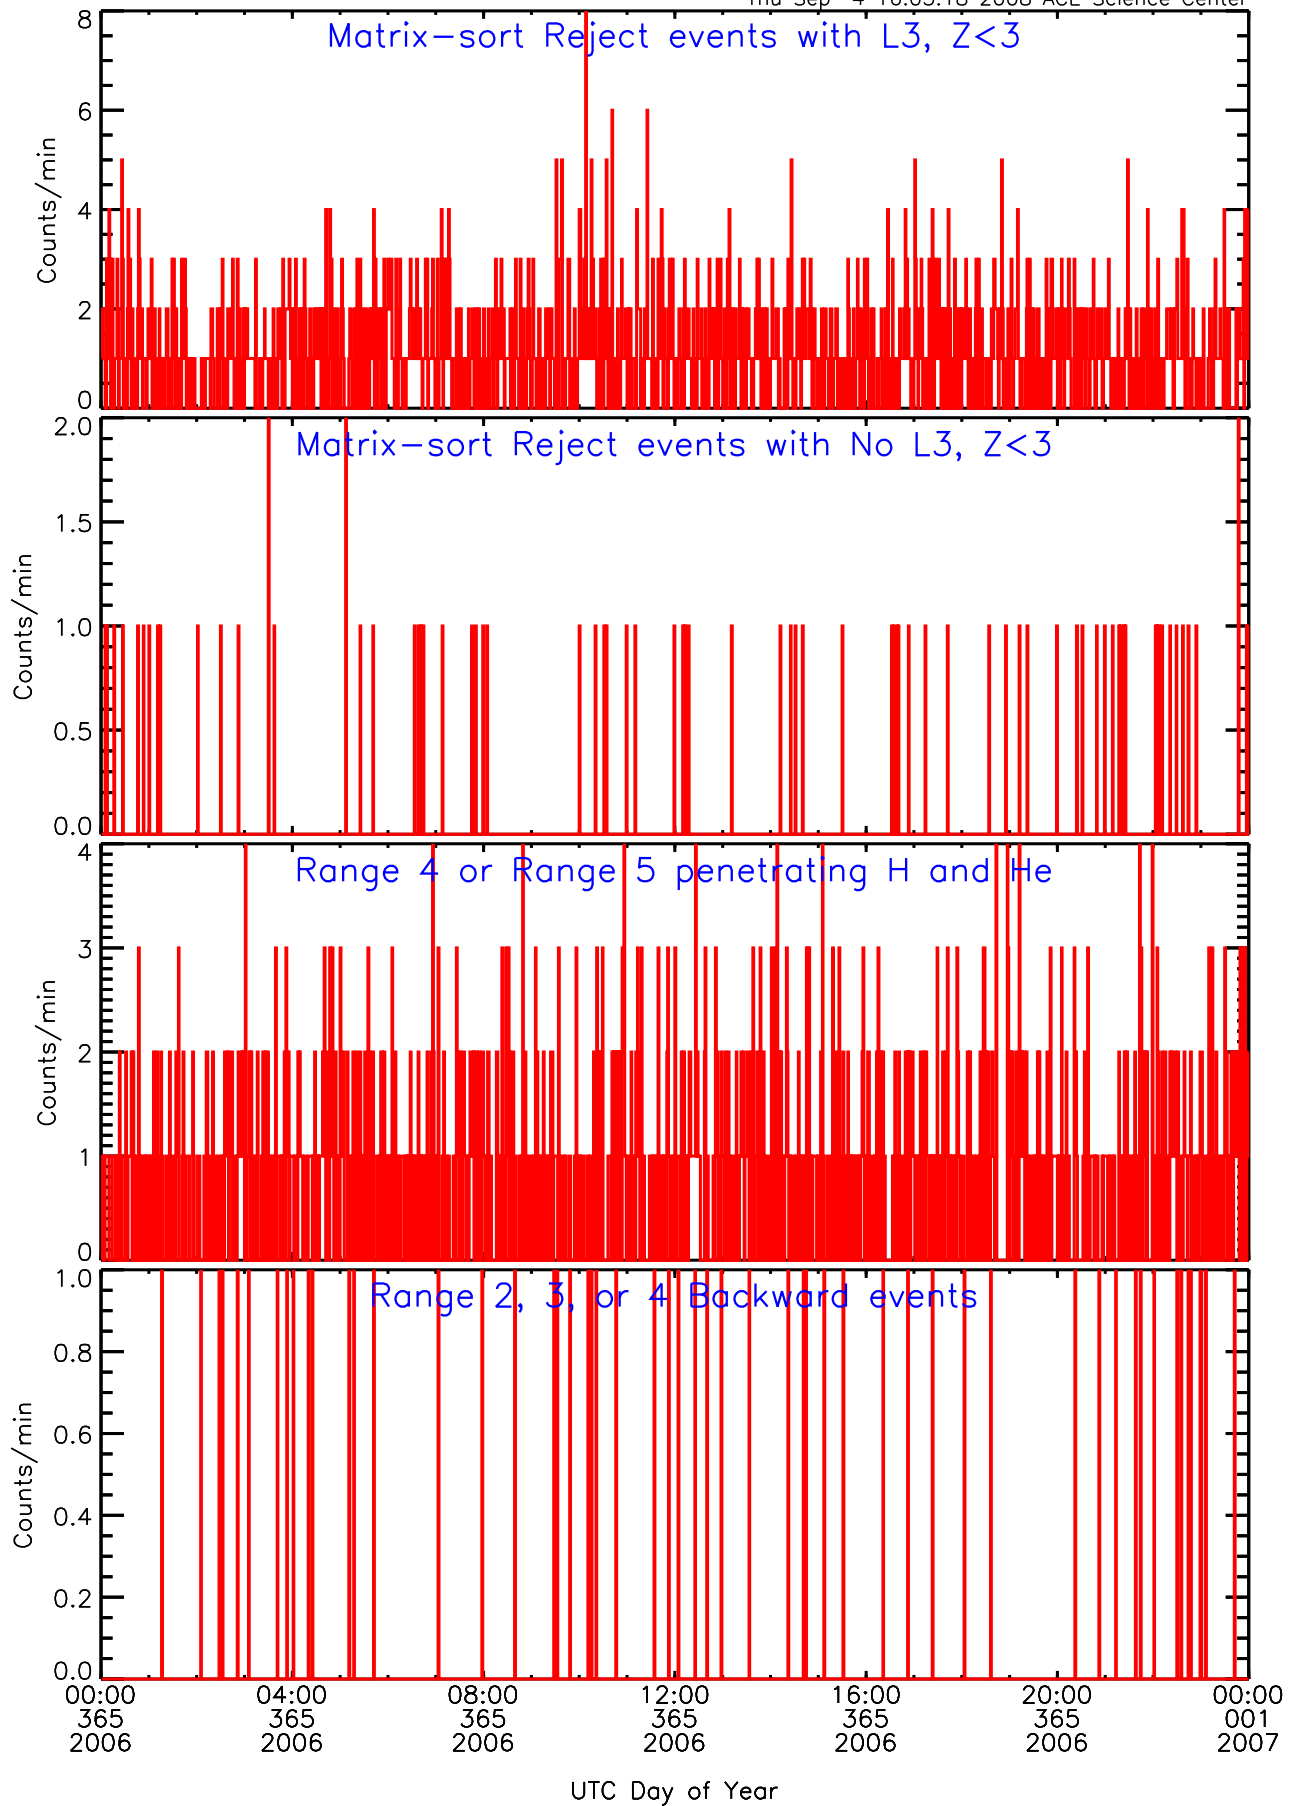

LET behind Livetime/Trigger Data for 2006-365

Thu Sep 4 16:05:32 2008 ACE Science Center

LET behind EVPRATES Data for 2006-365

Thu Sep 4 16:05:01 2008 ACE Science Center

LET behind EVPRATES Data for 2006-365

Thu Sep 4 16:05:01 2008 ACE Science Center

LET behind EVPRATES Data for 2006-365

Thu Sep 4 16:05:02 2008 ACE Science Center

LET behind EVPRATES Data for 2006-365

Thu Sep 4 16:05:02 2008 ACE Science Center

LET behind BUFRATES Data for 2006-365

Thu Sep 4 16:05:17 2008 ACE Science Center

LET behind BUFRATES Data for 2006-365

Thu Sep 4 16:05:17 2008 ACE Science Center

LET behind BUFRATES Data for 2006-365

Thu Sep 4 16:05:17 2008 ACE Science Center

LET behind BUFRATES Data for 2006-365

Thu Sep 4 16:05:17 2008 ACE Science Center

LET behind BUFRATES Data for 2006-365

Thu Sep 4 16:05:18 2008 ACE Science Center

LET behind BUFRATES Data for 2006-365

Thu Sep 4 16:05:18 2008 ACE Science Center