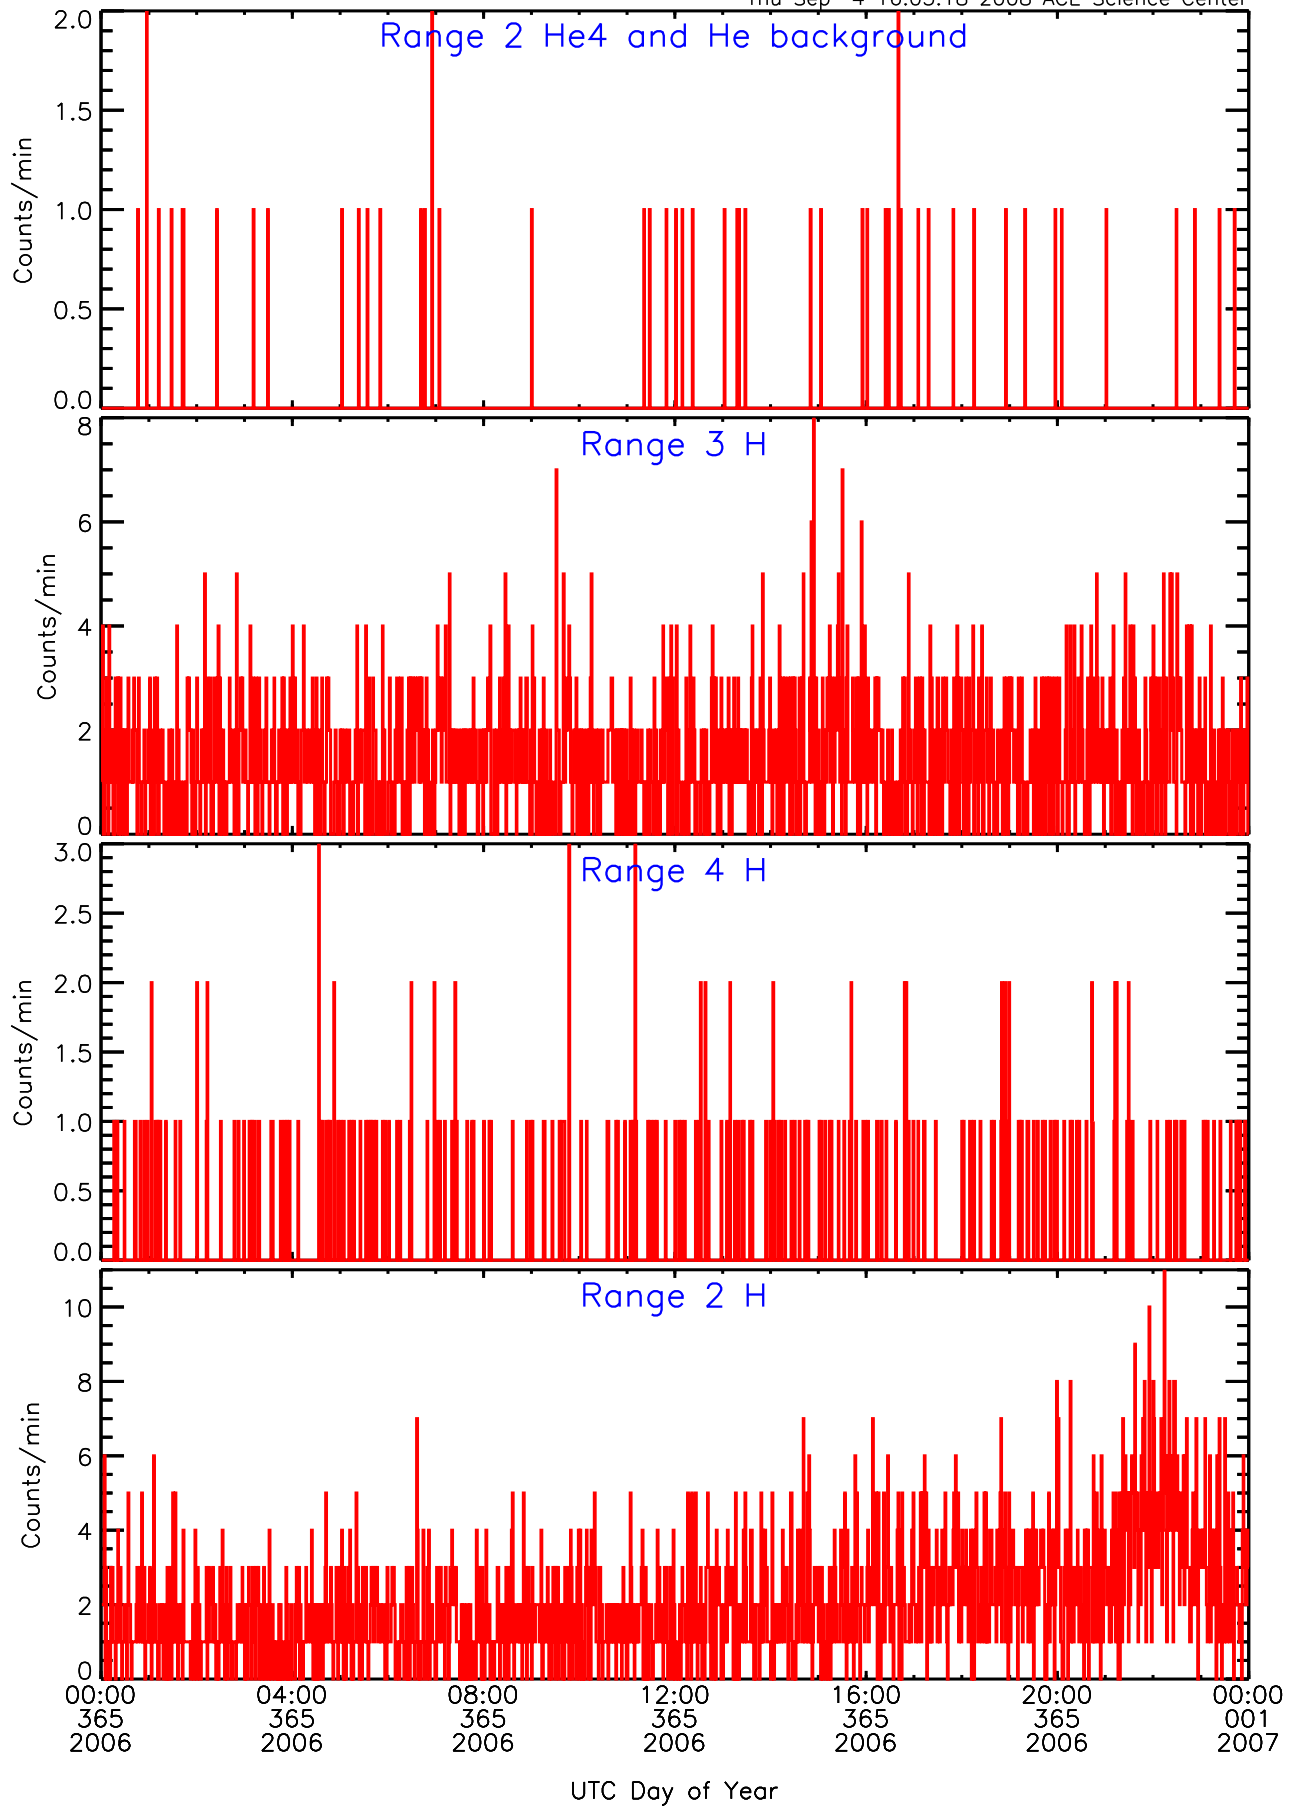

LET behind Livetime/Trigger Data for 2006-365

Thu Sep 4 16:05:32 2008 ACE Science Center

LET behind EVPRATES Data for 2006-365

Thu Sep 4 16:05:01 2008 ACE Science Center

LET behind EVPRATES Data for 2006-365

Thu Sep 4 16:05:01 2008 ACE Science Center

LET behind EVPRATES Data for 2006-365

Thu Sep 4 16:05:02 2008 ACE Science Center

LET behind EVPRATES Data for 2006-365

Thu Sep 4 16:05:02 2008 ACE Science Center

LET behind BUFRATES Data for 2006-365

Thu Sep 4 16:05:17 2008 ACE Science Center

LET behind BUFRATES Data for 2006-365

Thu Sep 4 16:05:17 2008 ACE Science Center

LET behind BUFRATES Data for 2006-365

Thu Sep 4 16:05:17 2008 ACE Science Center

LET behind BUFRATES Data for 2006-365

Thu Sep 4 16:05:17 2008 ACE Science Center

LET behind BUFRATES Data for 2006-365

Thu Sep 4 16:05:18 2008 ACE Science Center

LET behind BUFRATES Data for 2006-365

Thu Sep 4 16:05:18 2008 ACE Science Center