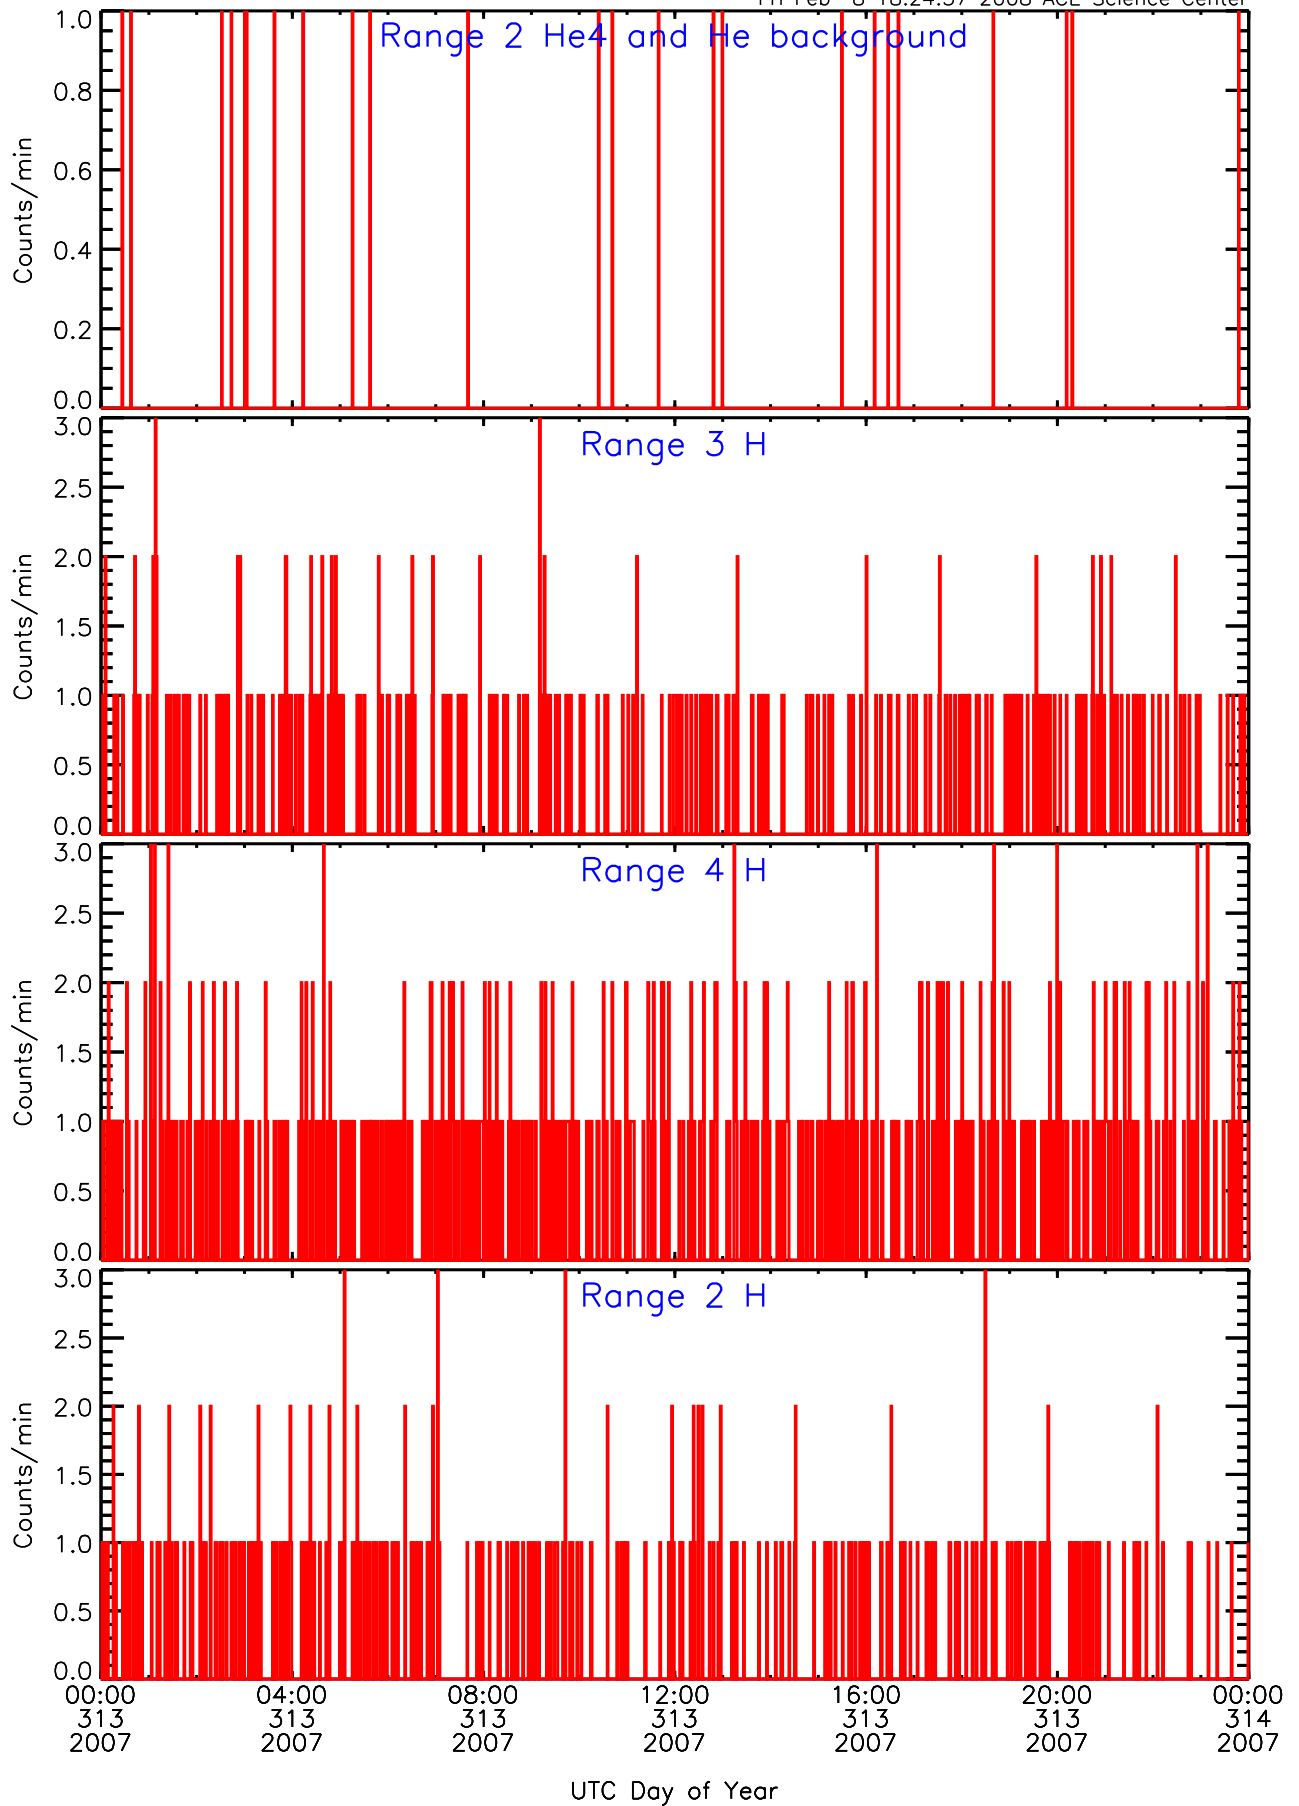

LET behind BUFRATES Data for 2007-313

Fri Feb 8 18:24:37 2008 ACE Science Center