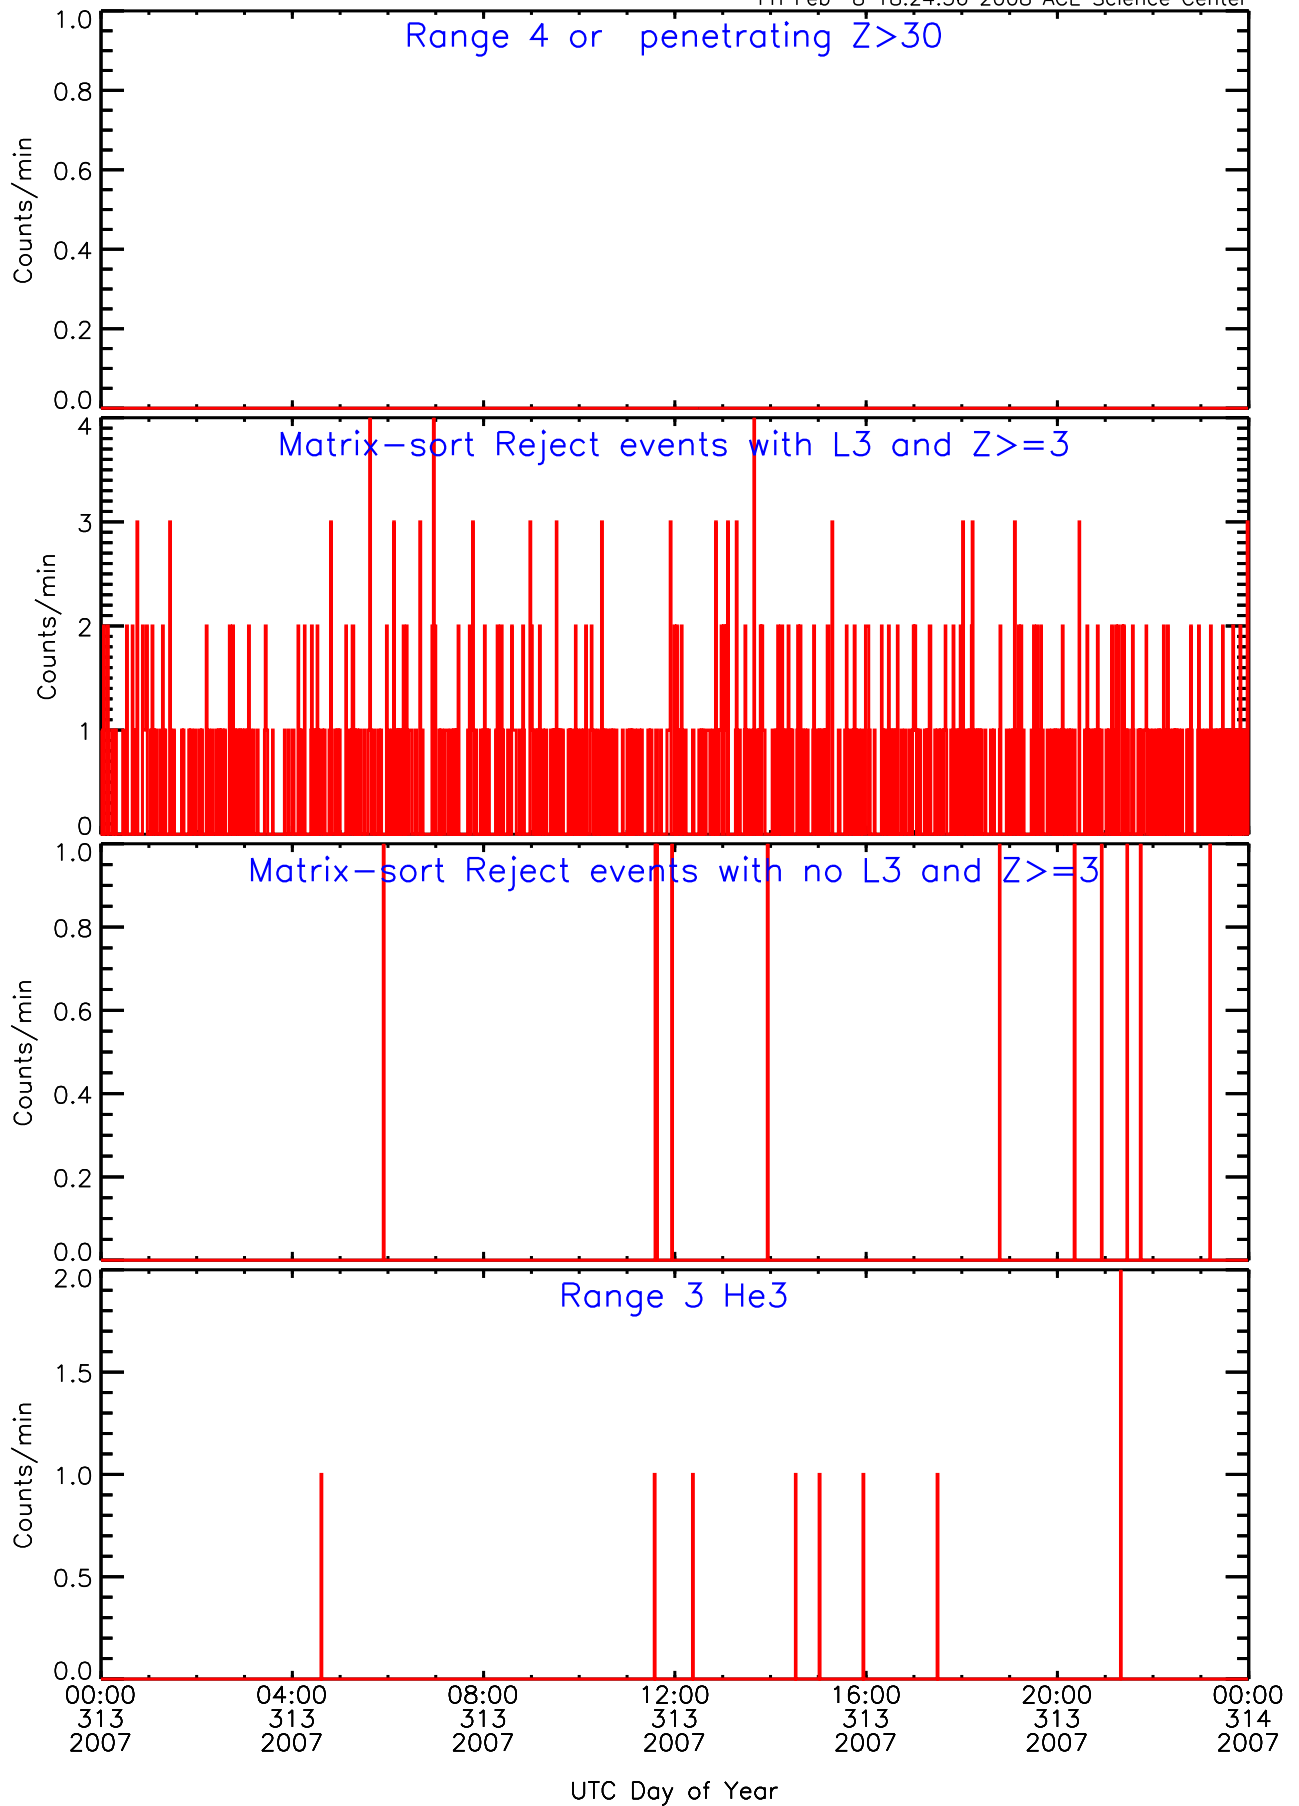

LET behind BUFRATES Data for 2007-313

Fri Feb 8 18:24:36 2008 ACE Science Center