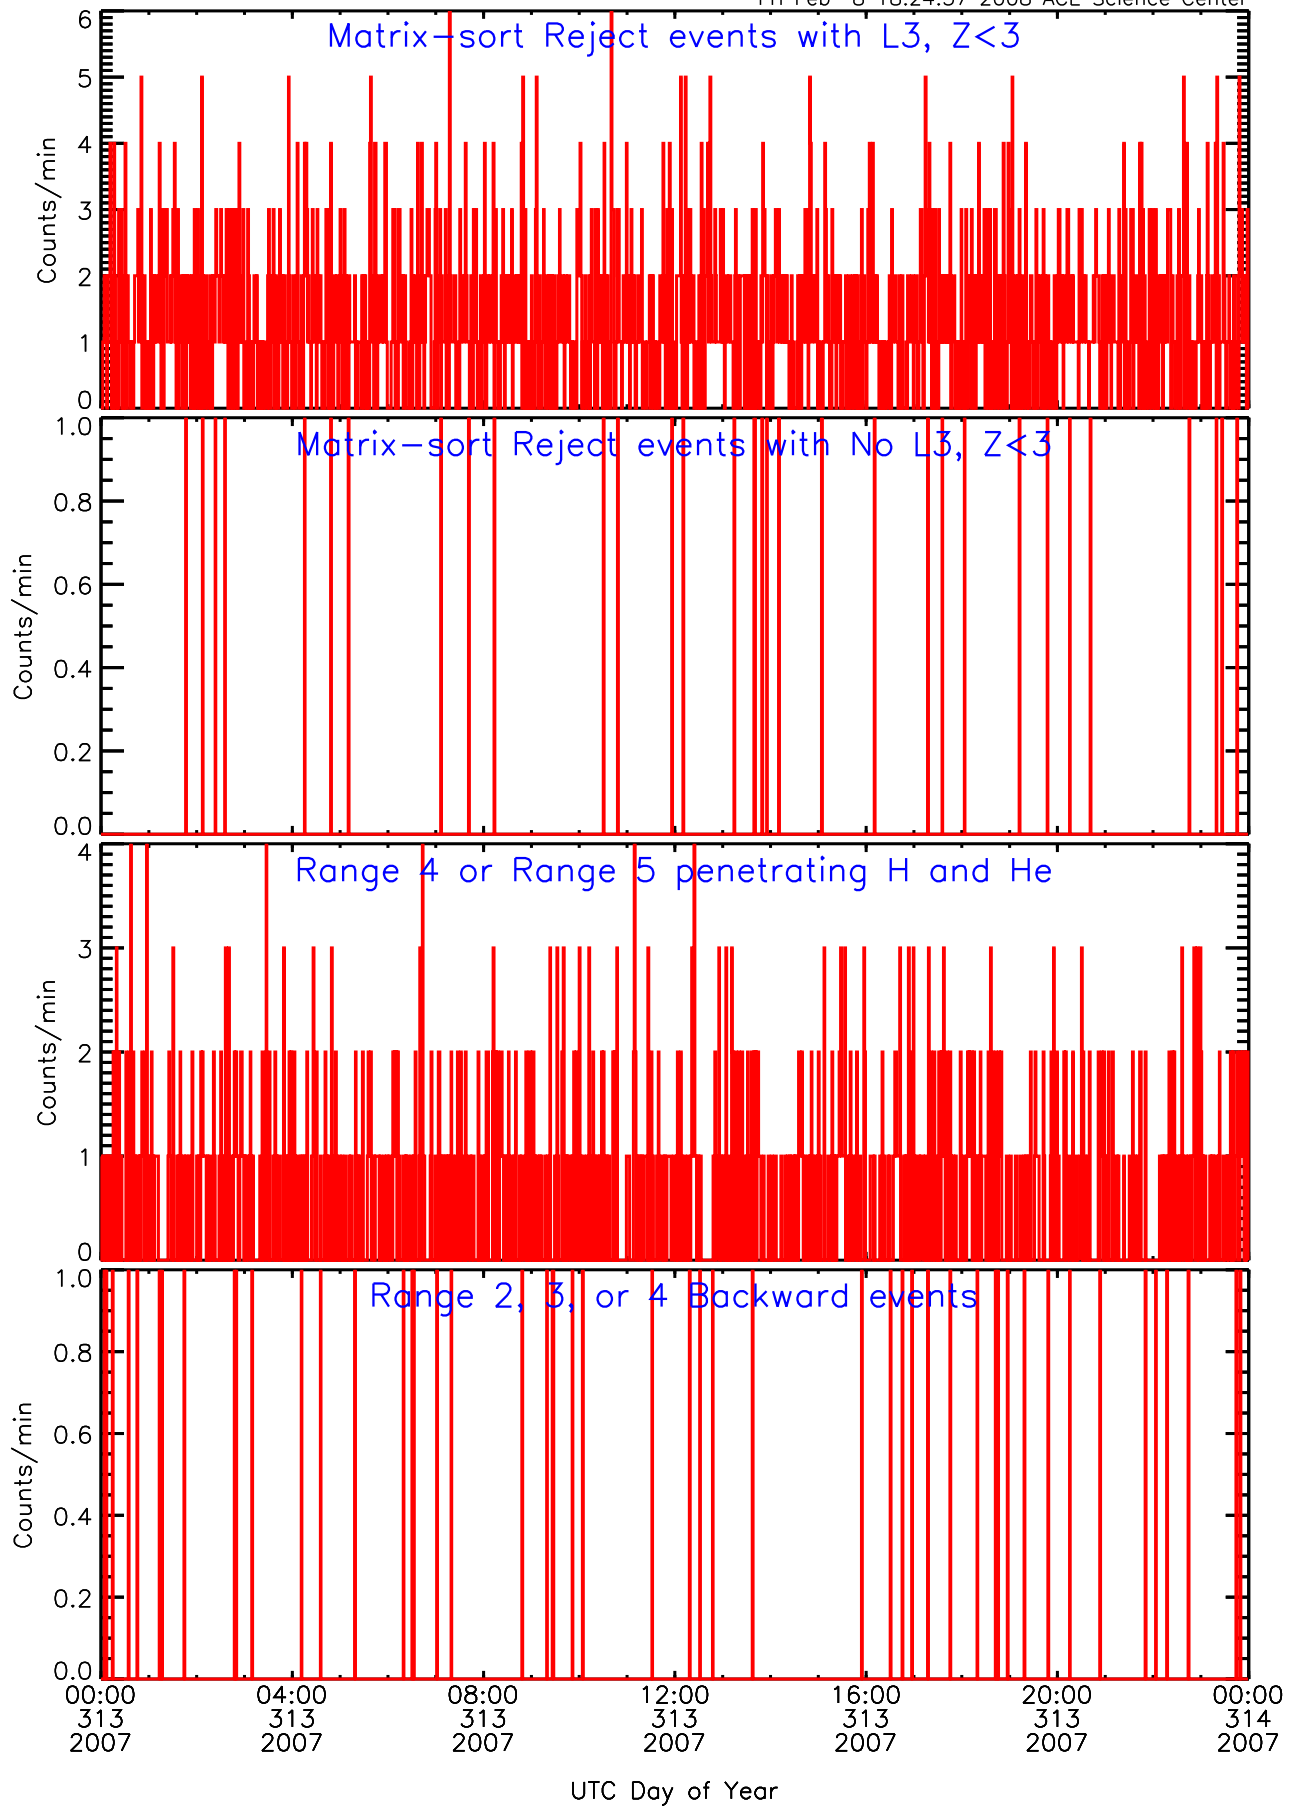

LET behind BUFRATES Data for 2007-313

Fri Feb 8 18:24:37 2008 ACE Science Center