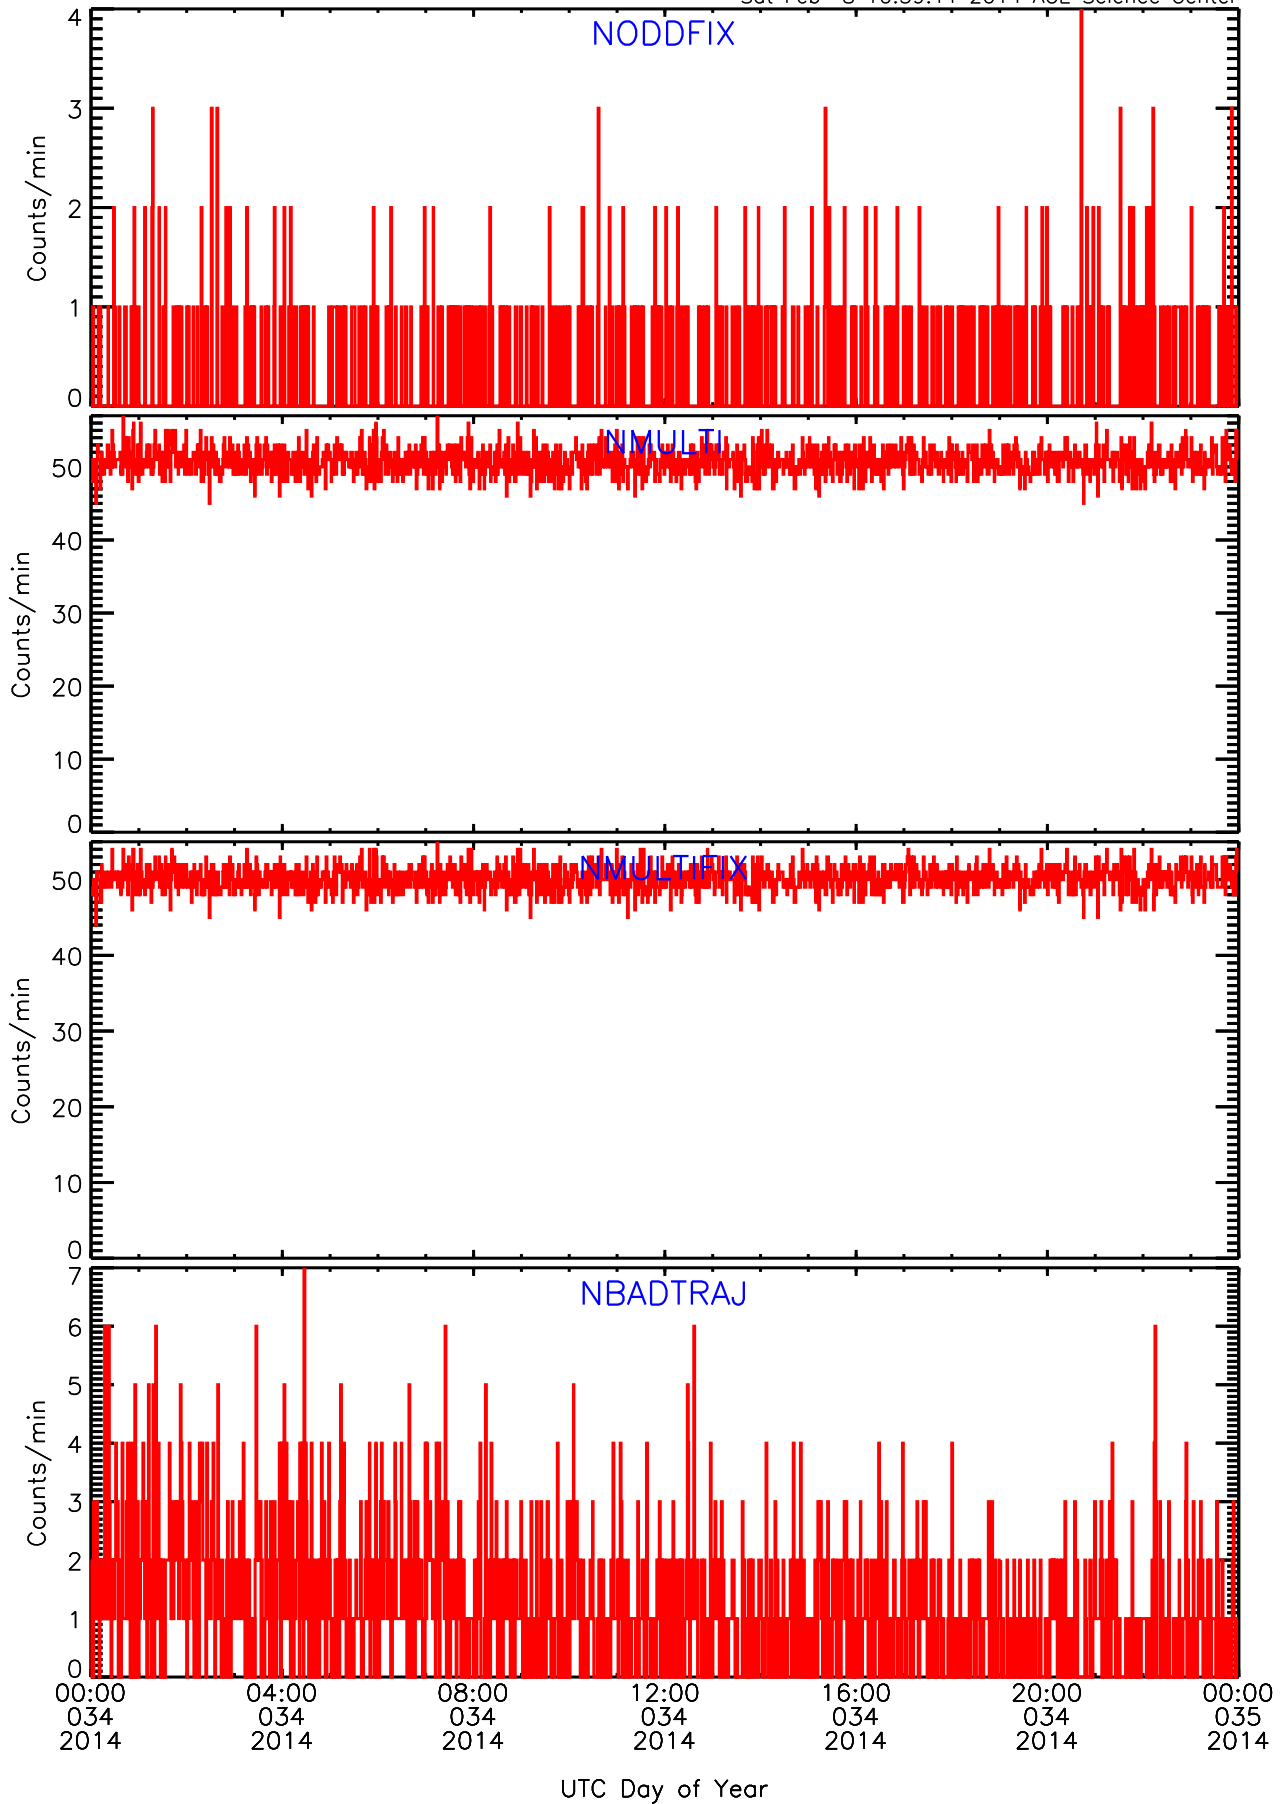

LET behind EVPRATES Data for 2014-034

Sat Feb 8 10:39:11 2014 ACE Science Center