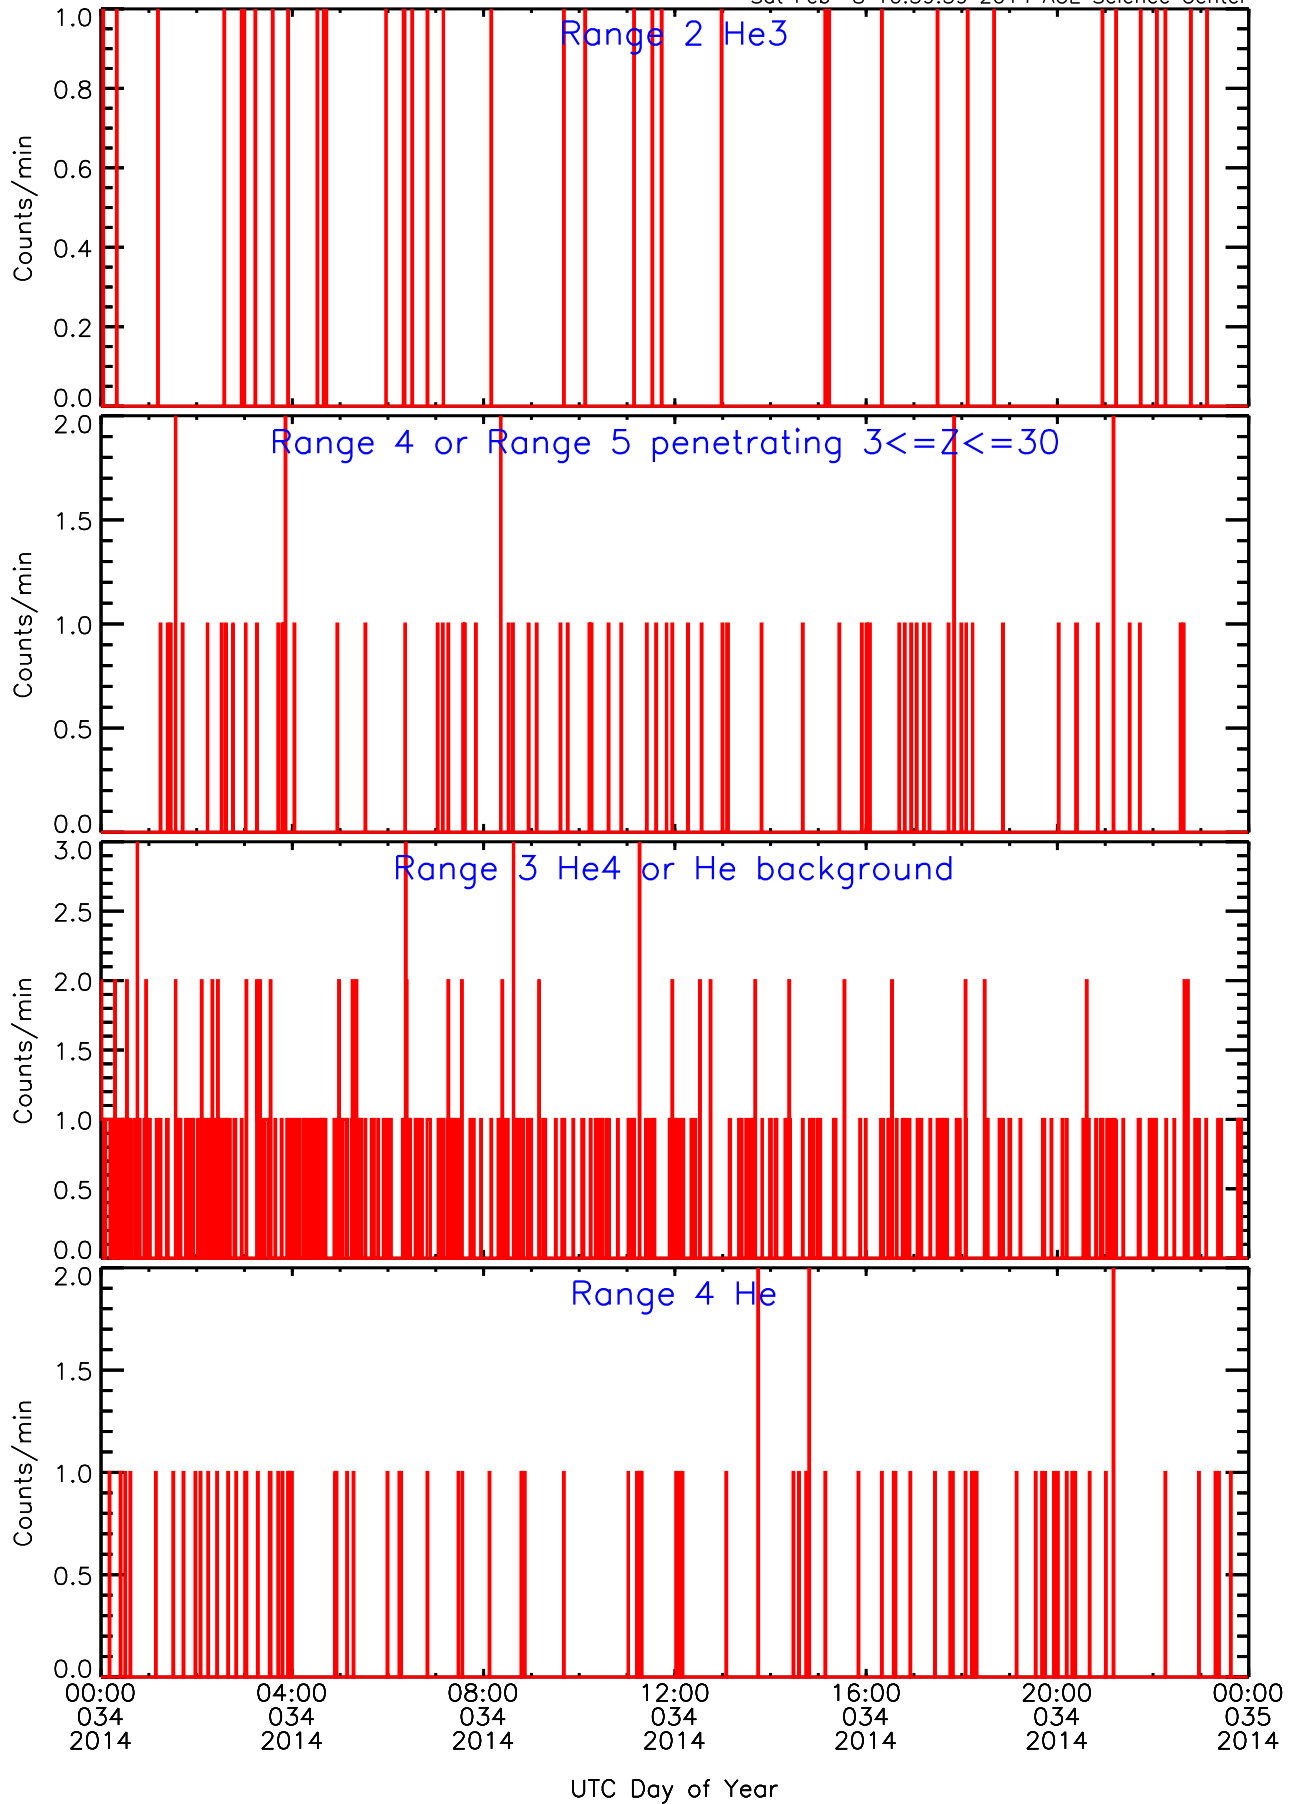

LET behind BUFRATES Data for 2014-034

Sat Feb 8 10:39:39 2014 ACE Science Center