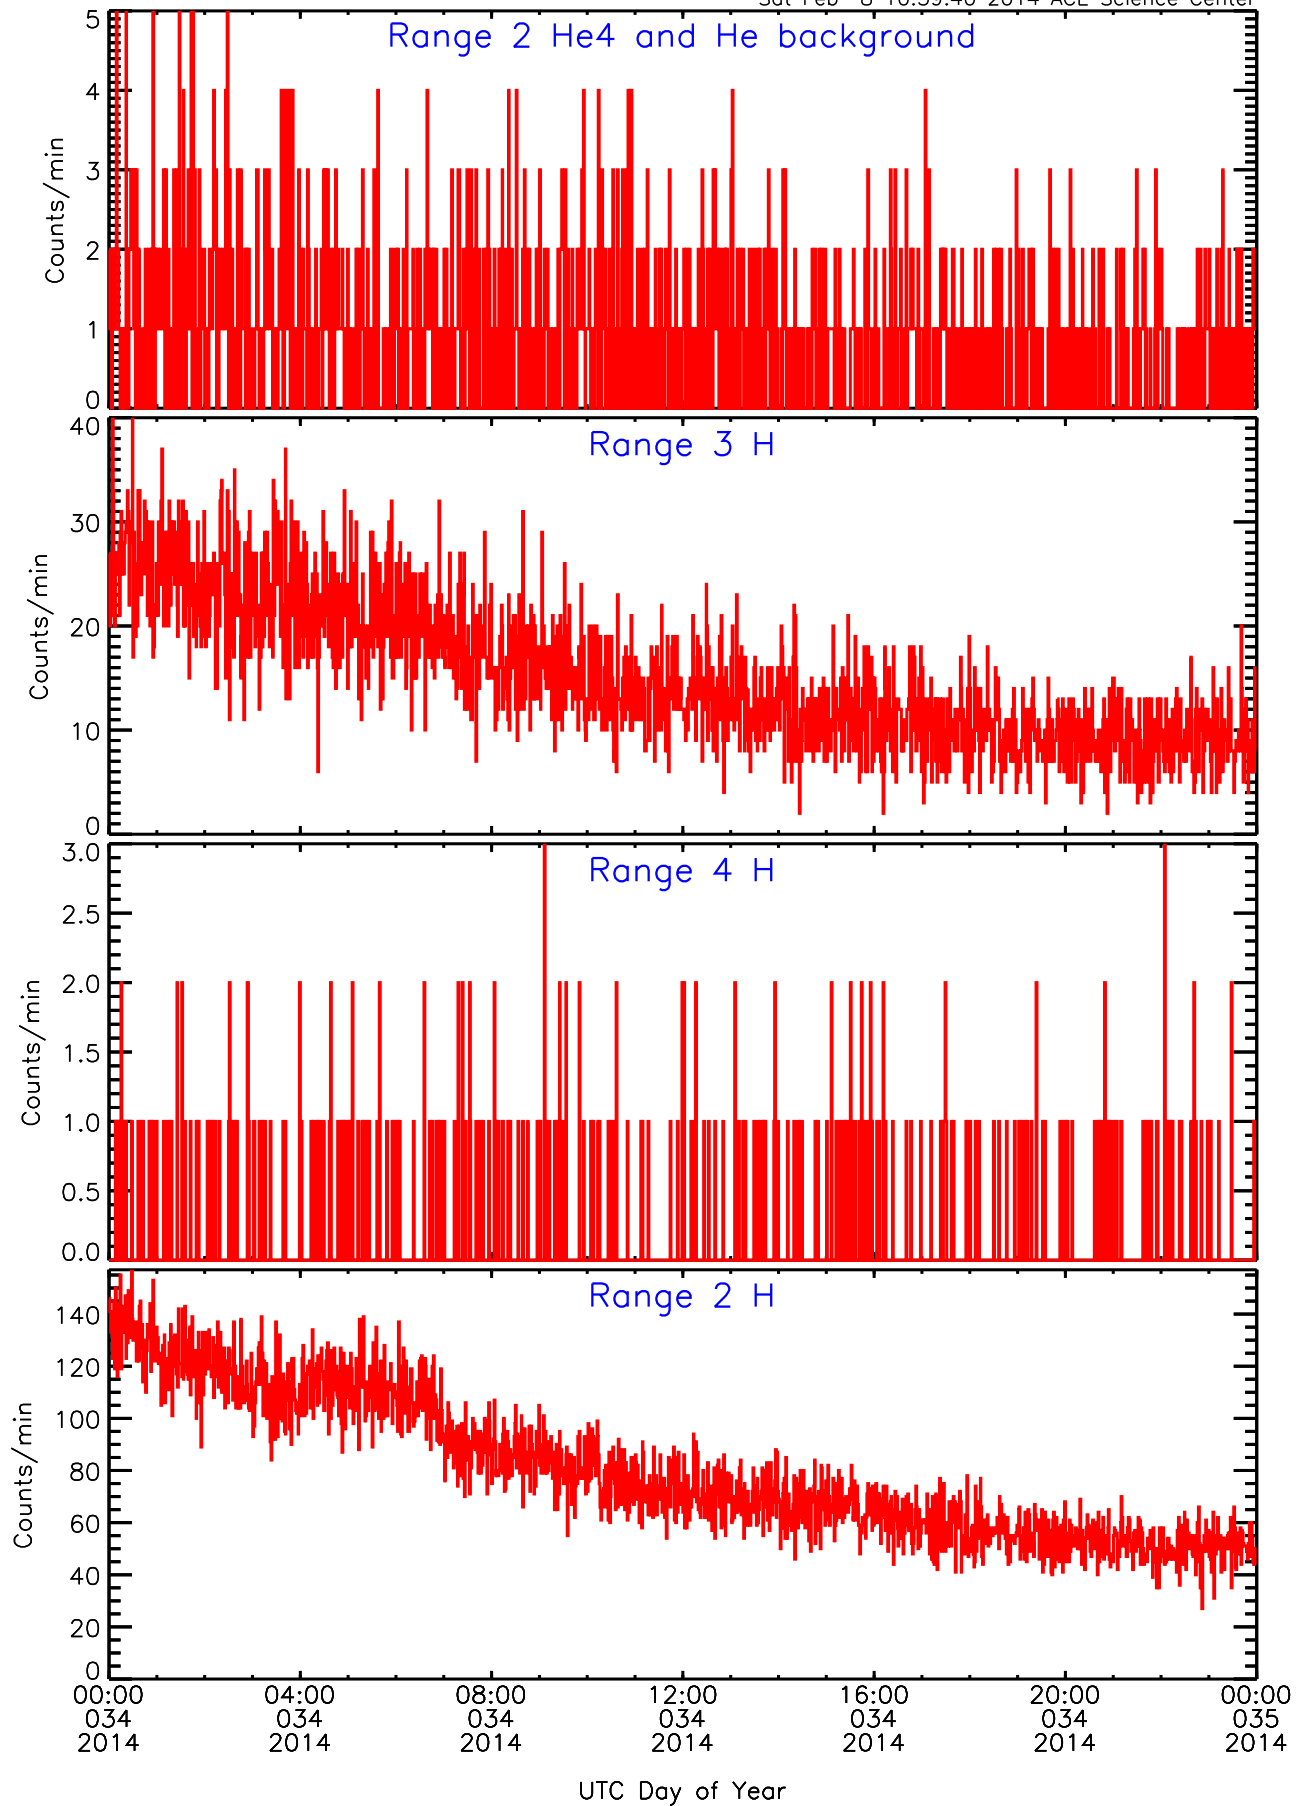

LET behind BUFRATES Data for 2014-034

Sat Feb 8 10:39:40 2014 ACE Science Center