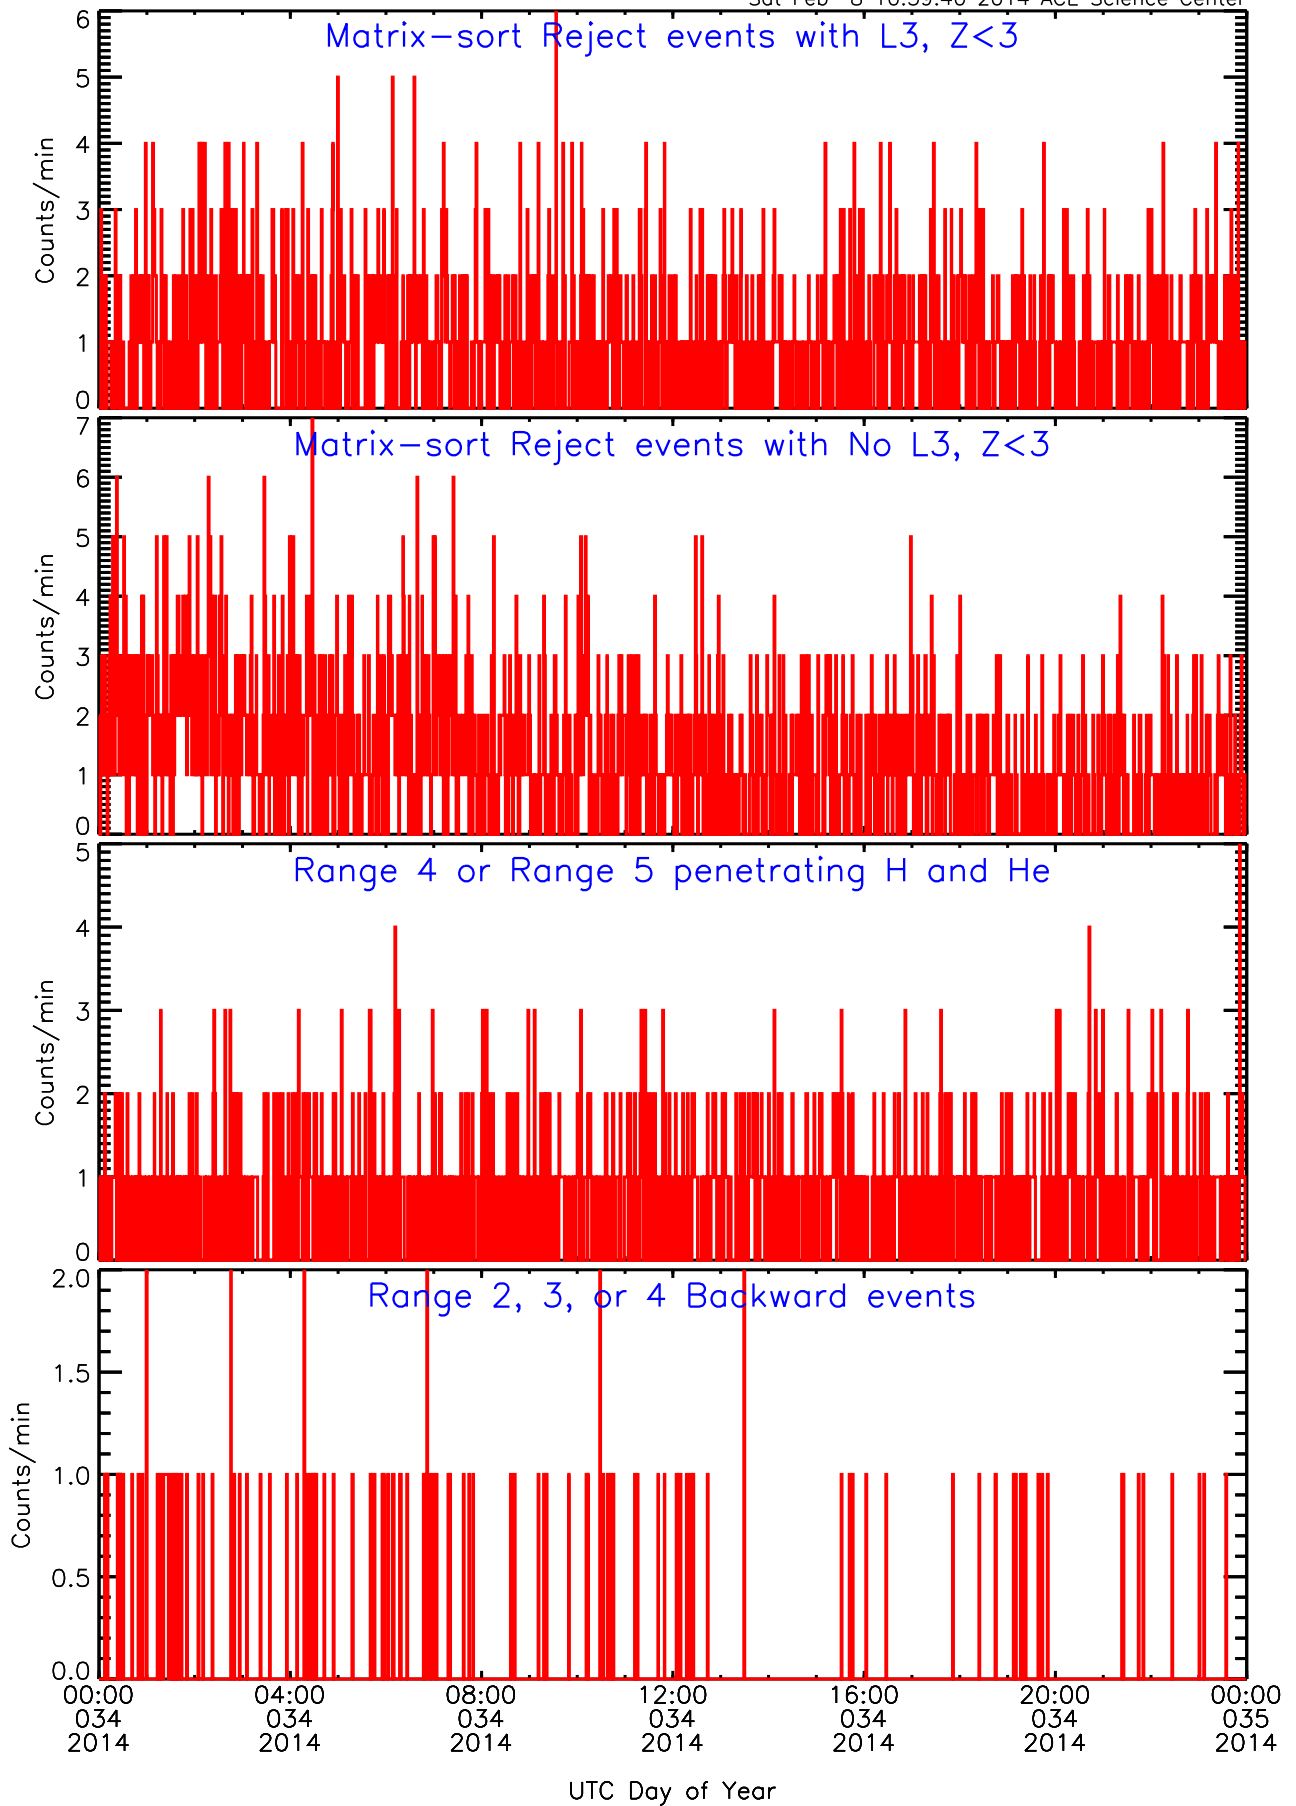

LET behind BUFRATES Data for 2014-034

Sat Feb 8 10:39:40 2014 ACE Science Center